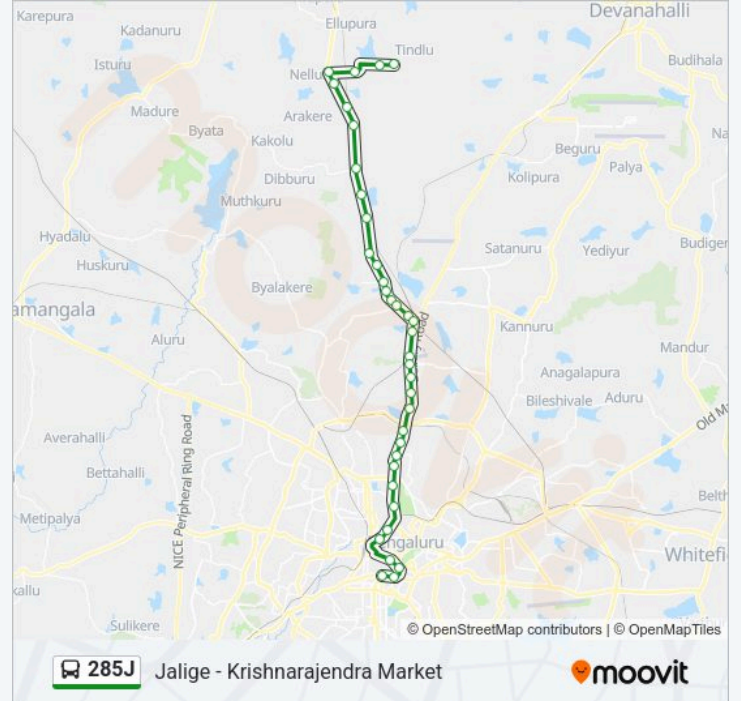

Sri Ramanahalli

Suradenapura Gate

Aradeshanahalli Gate

Marasandra Gate

Aradeshanahalli

Basavanapura

Jalige

Direction: Krishnarajendra Market

36 stops

[VIEW LINE SCHEDULE](#)

Jalige

Basavanapura Jalige

Aradeshanahalli

Marasandra Circle

Aradeshanahalli Gate

Suradenapura Gate