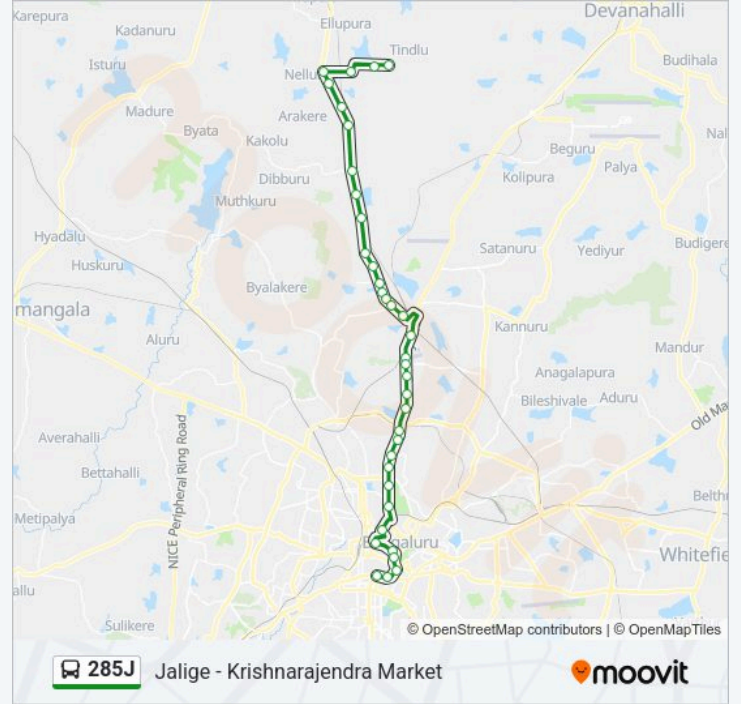

Rail Wheel Factory

Escorts

Yelahanka N.E.S.Office

Allalasanra Gate

Jakkur Aerodrum

G.K.V.K.Gate

Byatarayanapura

Kodigehalli Gate

Military Dairy Farm (Esteem Mall)

Hebbala

Canara Bank Hebbala

C.B.I

Mekhri Circle Bus Stop

Palace Ground

R.M.Guttahalli

Shivananda Stores

Anand Rao Circle

Maharani College

K.R.Circle

Corporation

Town Hall

K.R.Market

285J bus time schedules and route maps are available in an offline PDF at moovitapp.com. Use the Moovit App to see live bus times, train schedule or subway schedule, and step-by-step directions for all public transit in Bengaluru.

© 2025 Moovit - All Rights Reserved