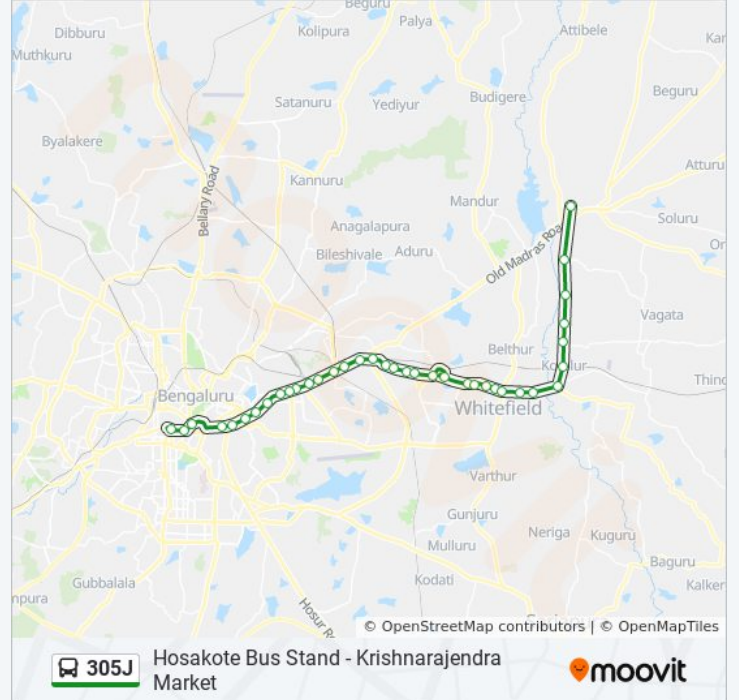

D.I.G.Office

Life Style

Richmond Circle

Corporation

Town Hall

K.R.Market

305J bus time schedules and route maps are available in an offline PDF at [moovitapp.com](https://moovitapp.com). Use the Moovit App to see live bus times, train schedule or subway schedule, and step-by-step directions for all public transit in Bengaluru.