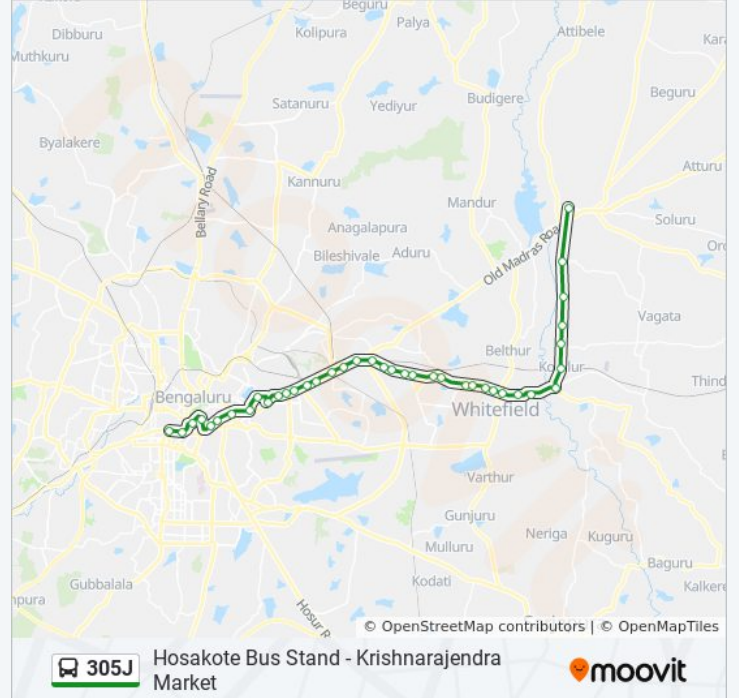

Thirumalashettyhalli Cross

Koraluru Railway Gate

Mallasandra

Bhakthara Halli Cross

Dodda Gattiganabbe

Pettanahalli Cross

Hoskote Old Bus Stand

### Direction: Krishnarajendra Market

36 stops

[VIEW LINE SCHEDULE](#)

Hoskote Old Bus Stand

Pettanahalli Cross

Doddagattiganabbe

Bhakthara Halli Cross

K Mallasandra