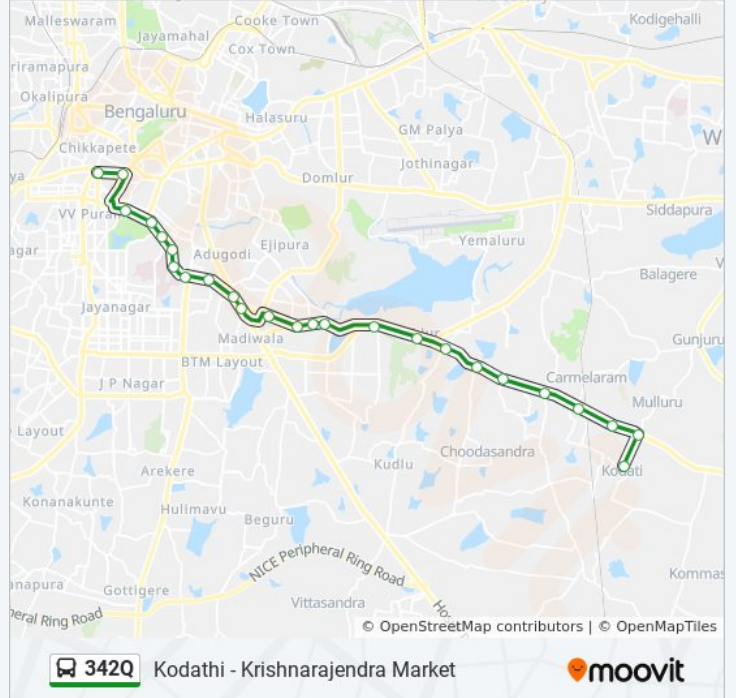

Nimhans Hospital

Lakkasandra

Wilson Garden 7th Cross

Hop Coms / Lalbagh

Lalbagh Main Gate

Town Hall

Krishnarajendra Market

342Q bus time schedules and route maps are available in an offline PDF at moovitapp.com. Use the [Moovit App](#) to see live bus times, train schedule or subway schedule, and step-by-step directions for all public transit in Bengaluru.

[About Moovit](#) • [MaaS Solutions](#) • [Supported Countries](#) • [Mooviter Community](#)

© 2024 Moovit - All Rights Reserved

Check Live Arrival Times