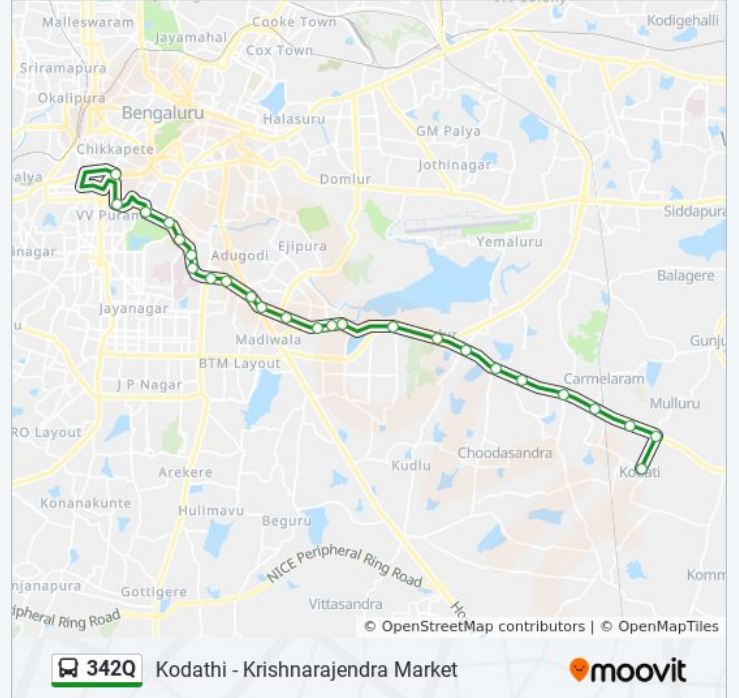

342Q bus Info

Direction: Kodathi

Stops: 24

Trip Duration: 48 min

Line Summary:

Kodathi Gate

Kodathi

Direction: Krishnarajendra Market

25 stops

[VIEW LINE SCHEDULE](#)

Kodathi

Kodathi Gate

Sarjapura Wipro Campus

Karmelaram Cross

Doddakannalli

Junnasandra Cross Sarjapura Road