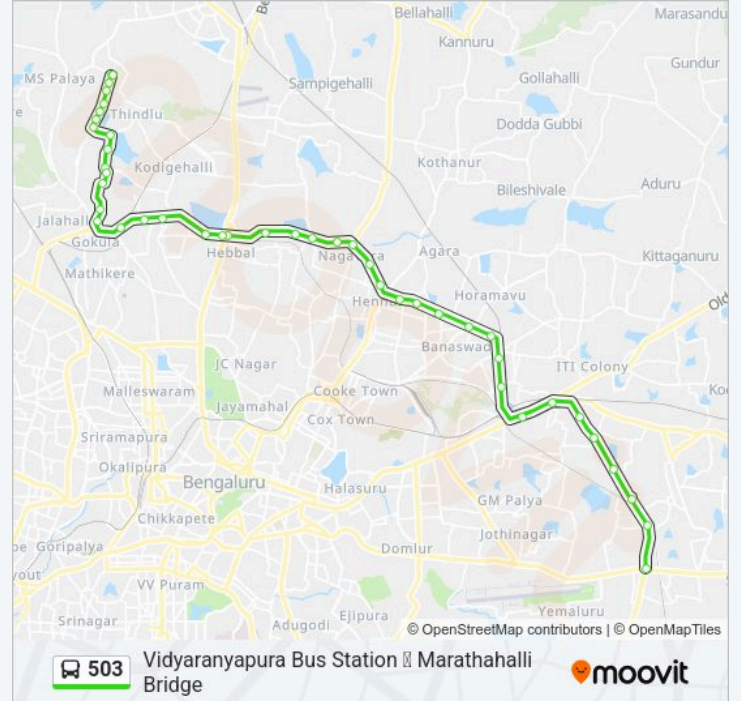

**503 bus Info****Direction:** Vidyaranyapura Bus Station**Stops:** 43**Trip Duration:** 72 min**Line Summary:**

Kempapura

Hebbala Bridge

Hebbala Bridge

Hebbala Lake Ring Road

Bhadrappa Layout

Devinagara Cross

### Direction: Marathahalli Bridge

46 stops

[VIEW LINE SCHEDULE](#)

Vidyaranyapura Bus Station

Vidyaranyapura

Durga Parameshwari Temple

Echal Mara Vidyaranyapura

Vidyaranyapura Post Office