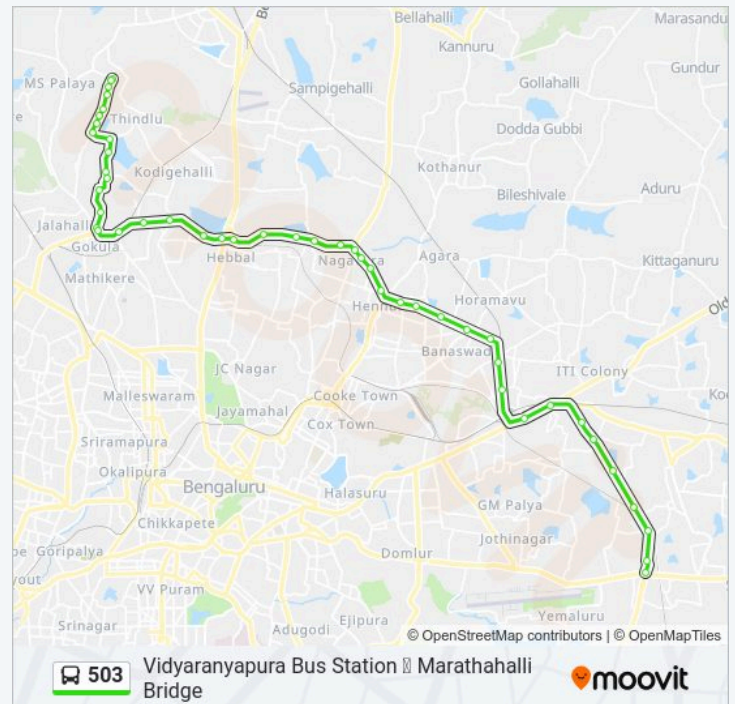

## Vidyaranyapura Bus Station ↔ Marathahalli Bridge

Get The App

The 503 bus line (Vidyaranyapura Bus Station ↔ Marathahalli Bridge) has 2 routes. For regular weekdays, their operation hours are:

(1) Vidyaranyapura Bus Station: 06:40-16:40(2) Marathahalli Bridge: 16:00

Use the Moovit App to find the closest 503 bus station near you and find out when is the next 503 bus arriving.

**Direction: Vidyaranyapura Bus Station**

43 stops

[VIEW LINE SCHEDULE](#)

Marathahalli Bridge

## 503 bus Info

**Direction:** Marathahalli Bridge

**Stops:** 46

**Trip Duration:** 76 min

**Line Summary:**

B Narayanapura Ring Road

Mahadevapura Ring Road

E.M.C.2