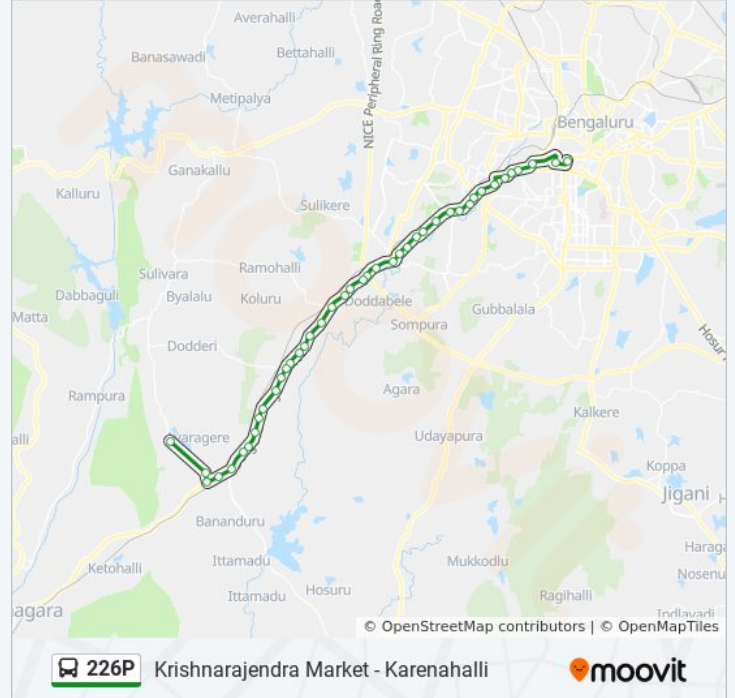

Kanminake Colony

Kanminake

Swami Narayana Gurukula

Pepsi Gate

Kumbalagodu

Ramohalli Cross

Anchepalya Bidadi Road

R.R.Medical College

Basavanagara Kengeri

Kengeri Road Junction

I.M.A.C.India

Kengeri Police Station

Kengeri Bus Station

Mylasandra Cross

Dubasipalya Cross

R.V.College

Jayaram Das Factory

Bengaluru University Gate

Rajarajeshwari Nagara Gate

B.W.S.S.B.Quarters Nayandahalli

Nayandahalli

Mysore Road Metro Station

B.H.E.L.

Bapujinagara

New Guddadahalli

Mysore Circle

Rayan Circle

K.R.Market (Kalasipalya)

226P bus time schedules and route maps are available in an offline PDF at moovitapp.com. Use the [Moovit App](#) to see live bus times, train schedule or subway schedule, and step-by-step directions for all public transit in Bengaluru.

[About Moovit](#) • [MaaS Solutions](#) • [Supported Countries](#) • [Mooviter Community](#)

Check Live Arrival Times