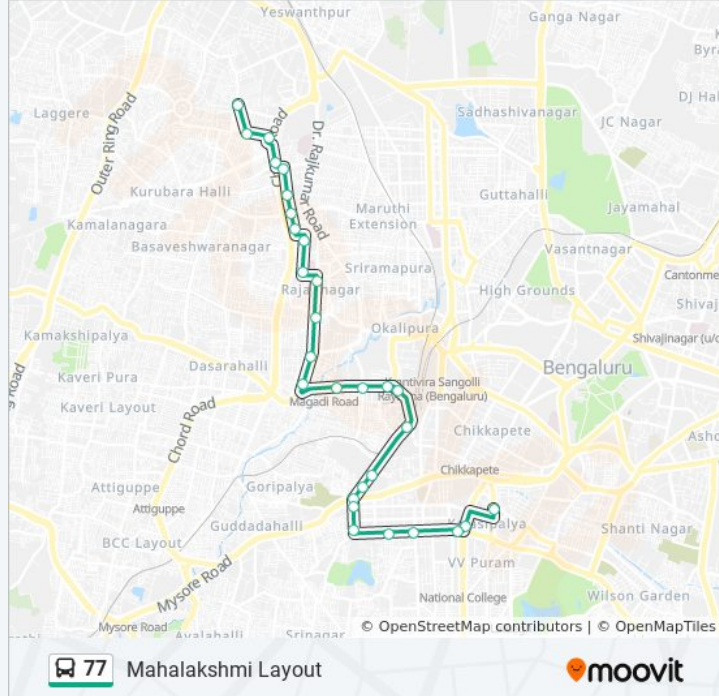

Direction: K.R.Market

28 stops

[VIEW LINE SCHEDULE](#)

- Mahalakshmi Layout
- Srinivasa Temple
- Mahalakshmi Layout Entrance
- Rajajinagara 1st Block
- 1st Block Rajajinagara
- Rajaji Nagar 1st Block
- Canara Bank Rajajinagara 1st Block
- 2nd Block Rajajinagara
- Basaveshwara College
- E.S.I.Hospital Rajajinagara
- Old Police Station Rajajinagara
- Rajajinagara Rama Temple
- Bashyam Circle
- 6th Block Rajajinagara
- Prasanna Theatre
- 10th Cross Magadi Road
- 5th Cross Magadi Road
- Hunasemara
- Binny Mill
- Binnypet
- C.R.Police Ground
- T.R.Mill

77 bus Time Schedule

Mahalakshmi Layout Route Timetable:

Sunday	6:25 AM - 9:20 PM
Monday	6:25 AM - 9:20 PM
Tuesday	6:25 AM - 9:20 PM
Wednesday	6:25 AM - 9:20 PM
Thursday	6:25 AM - 9:20 PM
Friday	6:25 AM - 9:20 PM
Saturday	6:25 AM - 9:20 PM

77 bus Info

Direction: Mahalakshmi Layout

Stops: 27

Trip Duration: 30 min

Line Summary:

Basaveshwara College

2nd Block Rajajinagara

Navarang Theatre

Canara Bank Rajajinagara 1st Block

Rajaji Nagar 1st Block

1st Block Rajajinagara

Mahalakshmi Layout Entrance

Srinivasa Temple

Mahalakshmi Layout

77 bus time schedules and route maps are available in an offline PDF at moovitapp.com. Use the [Moovit App](#) to see live bus times, train schedule or subway schedule, and step-by-step directions for all public transit in Bengaluru.