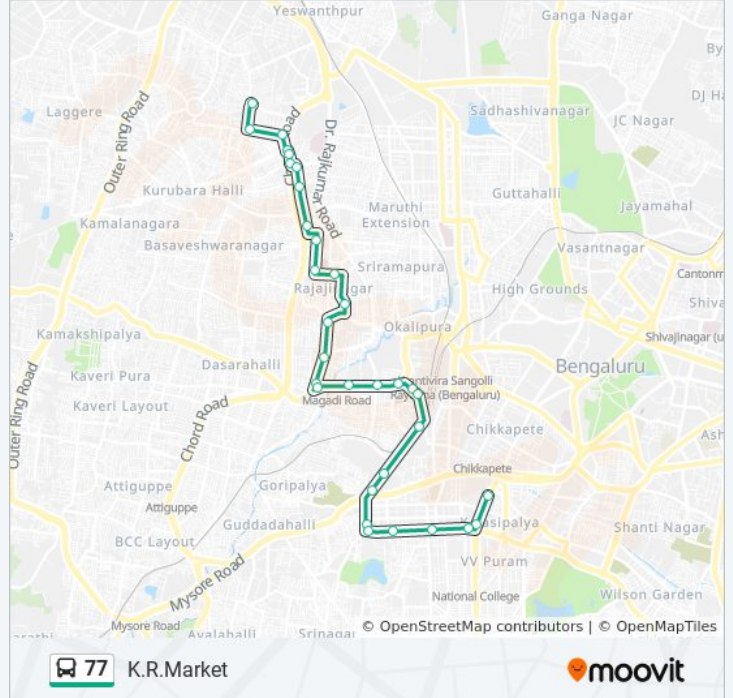

77 bus Info

Direction: K.R.Market

Stops: 28

Trip Duration: 28 min

Line Summary:

T.R.Mill

Chamarajpet Rama Mandir

Chamarajapet

Makkala Koota

Makkala Koota / Mahila Seva Samaja

K.R.Market (Kalasipalya)

Direction: Mahalakshmi Layout

27 stops

[VIEW LINE SCHEDULE](#)

K.R.Market (Kalasipalya)

Makkala Koota / Mahila Seva Samaja