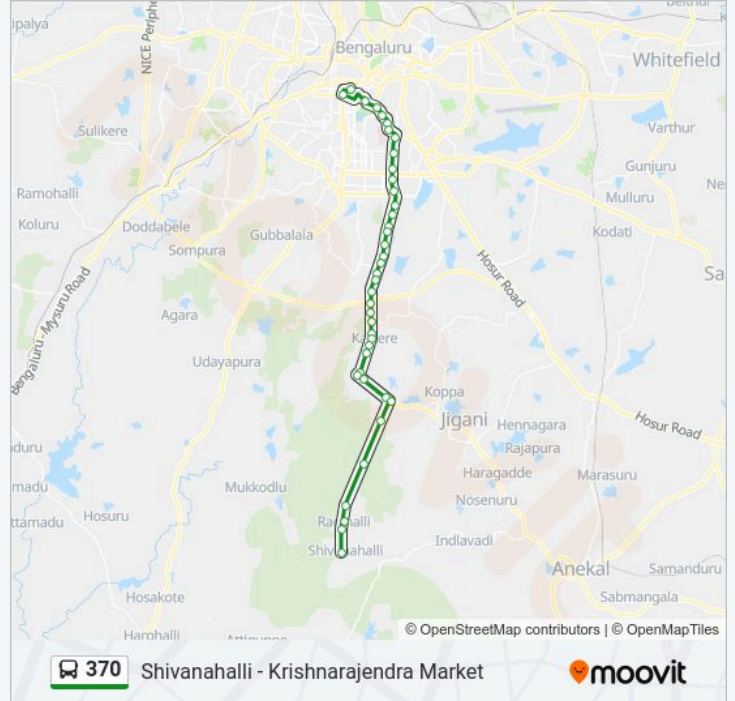

Ragihalli

Hongemara

Shivanahalli

Direction: Krishnarajendra Market

40 stops

[VIEW LINE SCHEDULE](#)

Shivanahalli

Hongemara