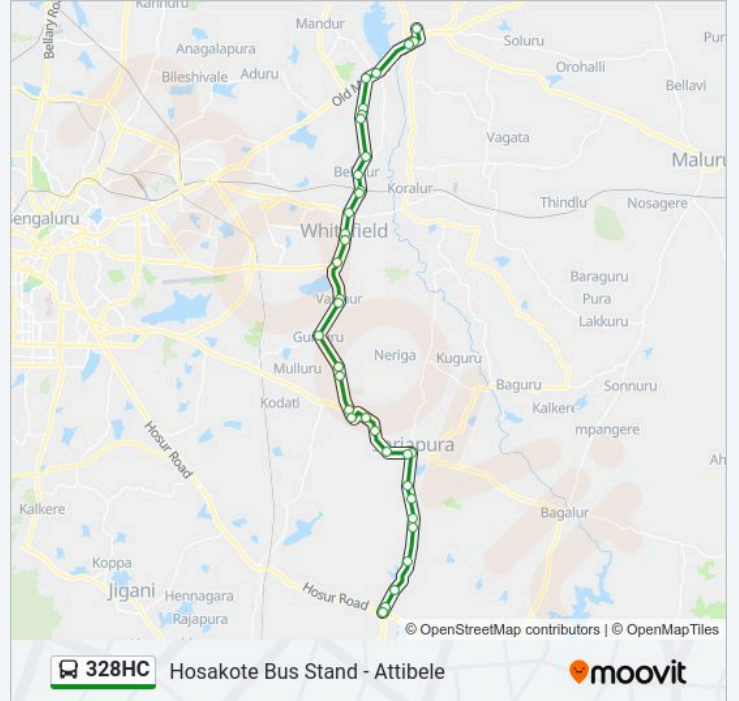

Green Wood High School

Heggondanahalli

Gunjuru

Varthuru Police Station

Varthuru

Varthuru Kodi

Whitefield Post Office

Sai Baba General Hospital

Hope Farm

Kadugodi Bridge

Kadugodi Bus Station

Bellathur

Seegehalli Gate

Kannamangala Gate

Khaji Sonnenahalli Gate

Safal Market

Katamnalluru Gate

Huskur Kodi

Hoskote High School

Hoskote K.E.B.Circle

Hoskote Old Bus Stand

328HC bus time schedules and route maps are available in an offline PDF at moovitapp.com. Use the Moovit App to see live bus times, train schedule or subway schedule, and step-by-step directions for all public transit in Bengaluru.

© 2025 Moovit - All Rights Reserved