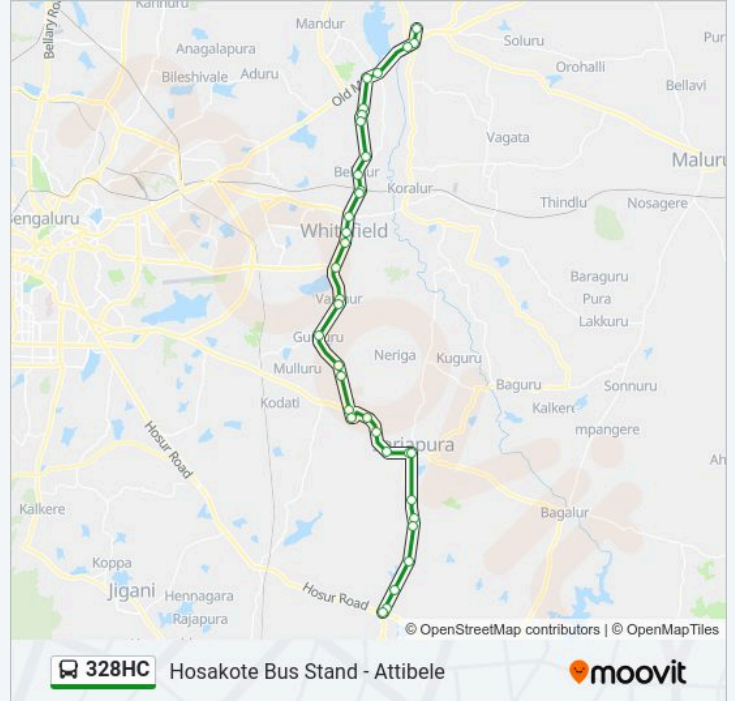

Use the Moovit App to find the closest 328HC bus station near you and find out when is the next 328HC bus arriving.

**Direction: Attibele**

35 stops

[VIEW LINE SCHEDULE](#)

Hoskote Old Bus Stand  
Hoskote K.E.B.Circle  
Hoskote High School  
Huskur Kodi  
Katamnalluru Gate  
Safal Market  
Khaji Sonnenahalli Gate  
Kannamangala Gate  
Seegehalli Gate  
Belathuru  
Kadugodi Bus Station  
Kadugodi Bridge  
Hope Farm  
Sai Baba General Hospital  
Whitefield Post Office  
Varthuru Kodi  
Varthuru  
Varthuru Police Station  
Gunjuru  
Heggondanahalli  
Green Wood High School

Thyavakanahalli Gate

S Medahalli

Bidaraguppe

Indlubele

Jigala Cross

Attibele Bus Stand

**Direction: Hosakote Bus Stand**

36 stops

[VIEW LINE SCHEDULE](#)

Attibele Bus Stand

Jigala Cross

Indlubele

Bidaraguppe

S Medahalli

Thyavakanahalli Gate

Billapura

**328HC bus Info**

**Direction:** Hosakote Bus Stand

**Stops:** 36

**Trip Duration:** 66 min

**Line Summary:**

Green Wood High School

Heggondanahalli

Gunjuru