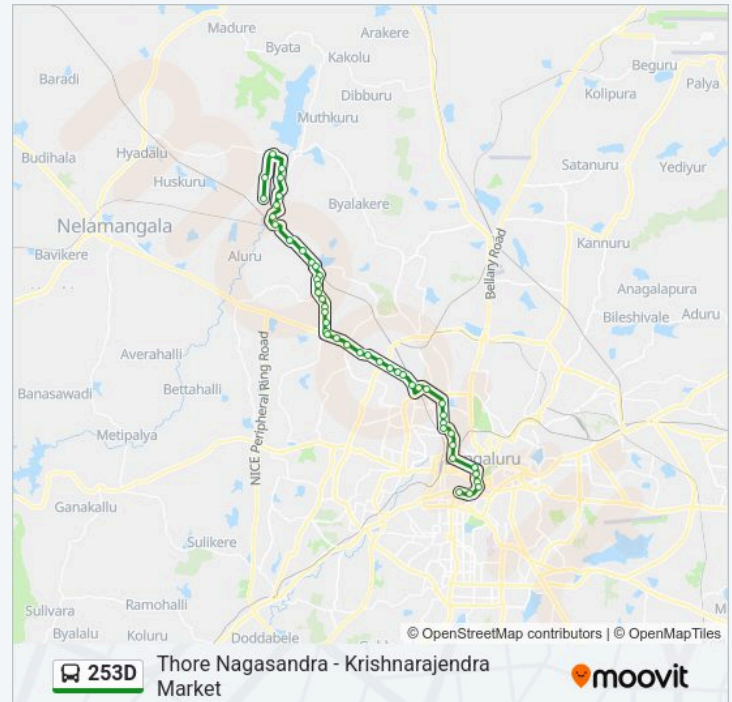

Govardhan Talkies

Yeshwanthapura T.T.M.C

Yeshwanthpura Circle

18th Cross Malleshwaram

13th Cross Malleshwaram

8th Cross Malleshwaram

Malleshwaram Circle

Malleshwaram Link Road

## 253D bus Info

**Direction:** Krishnarajendra Market

**Stops:** 47

**Trip Duration:** 72 min

**Line Summary:**

Swastik Sheshadripuram College

Ananda Rao Circle

Maharani College