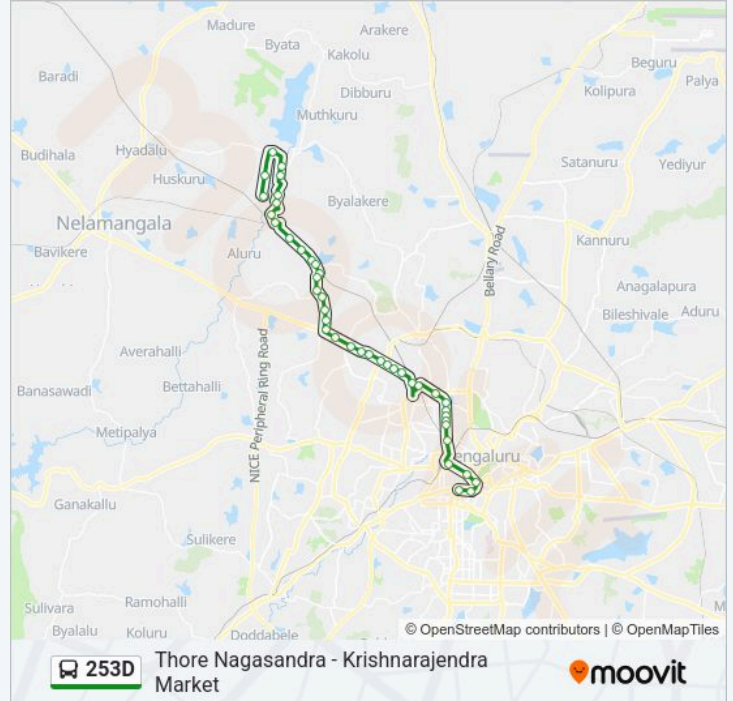

#### 253D bus Info

**Direction:** Thore Nagasandra

**Stops:** 42

**Trip Duration:** 67 min

**Line Summary:**

Jalahalli Cross

T Dasarahalli

8th Mile

Dwarakanagara

Soladevanahalli Police Station

Tharabanahalli

Tharabanahalli Choultry

Thore Nagasandra Cross

Hurali Chikkanahalli

Thirumalapura

Hesaraghatta T.B.Cross

### Direction: Krishnarajendra Market

47 stops

[VIEW LINE SCHEDULE](#)

Thore Nagasandra

Bili Jaji

Hesaraghatta Bus Stand

Hesaraghatta T.B.Cross

Thirumalapura