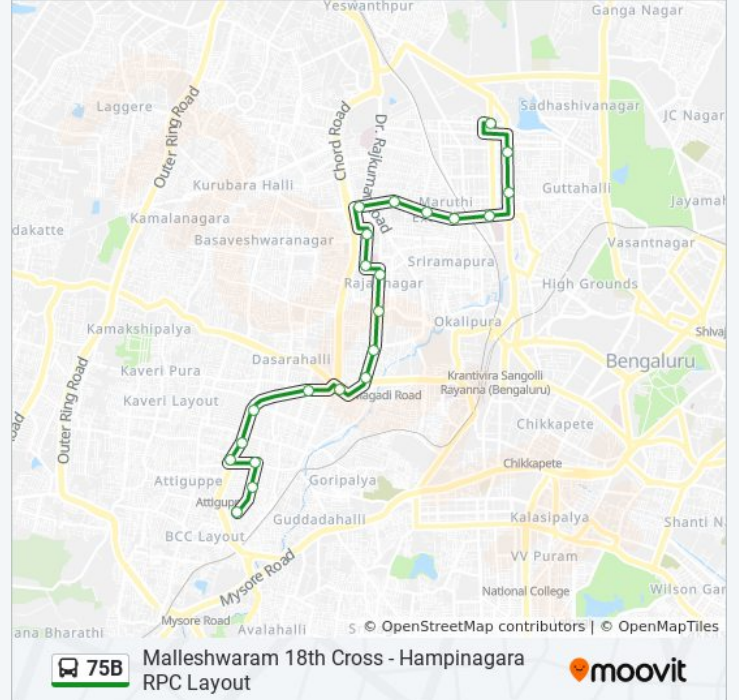

Malleshwaram Circle

8th Cross Malleshwaram

15th Cross Malleshwaram

Malleshwaram Bus Stand

75B bus time schedules and route maps are available in an offline PDF at moovitapp.com. Use the [Moovit App](#) to see live bus times, train schedule or subway schedule, and step-by-step directions for all public transit in Bengaluru.

[About Moovit](#) • [MaaS Solutions](#) • [Supported Countries](#) • [Mooviter Community](#)

© 2024 Moovit - All Rights Reserved

Check Live Arrival Times