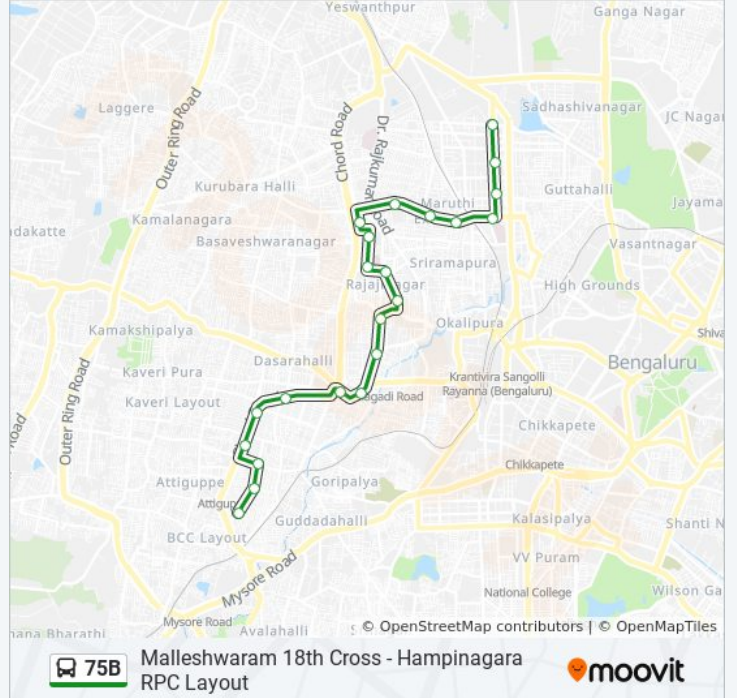

### 75B bus Time Schedule

Hampinagara Rpc Layout Route Timetable:

Sunday	07:45 - 20:45
Monday	07:45 - 20:45
Tuesday	07:45 - 20:45
Wednesday	07:45 - 20:45
Thursday	07:45 - 20:45
Friday	07:45 - 20:45
Saturday	07:45 - 20:45

### 75B bus Info

**Direction:** Hampinagara Rpc Layout

**Stops:** 22

**Trip Duration:** 29 min

**Line Summary:**

### Direction: Mallechwaram 18th Cross

22 stops

[VIEW LINE SCHEDULE](#)

Hampinagara R.P.C.Layout  
Hampinagara 7th Cross  
Hampi Nagara Post Office  
Vijayanagara Bus Station  
Maruthi Mandira  
Vijayanagara  
Manuvana  
Magadi Road Toll Gate  
Prasanna Theatre  
6th Block Rajajinagara  
Bashyam Circle  
Rajajinagara Old Police Station  
E.S.I.Hospital Rajajinagara  
Basaveshwara College  
Navarang Theatre  
Mariyappanapalya  
Harishchandra Ghat  
Devaiah Park

### 75B bus Info

**Direction:** Mallechwaram 18th Cross

**Stops:** 22

**Trip Duration:** 29 min

**Line Summary:**

Malleshwaram Circle

8th Cross Malleshwaram

15th Cross Malleshwaram