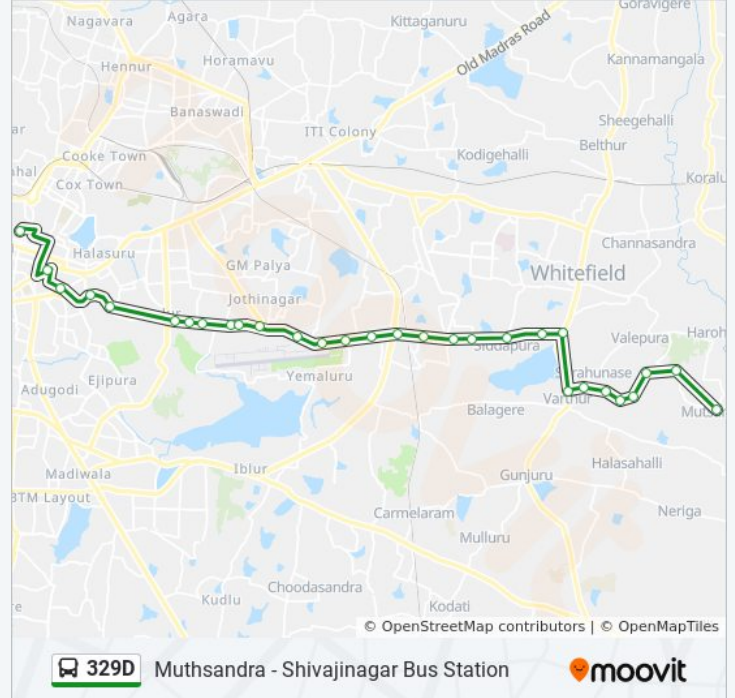

329D bus Info

Direction: Muthsandra

Stops: 30

Trip Duration: 52 min

Line Summary:

Varthuru High School

Sorahunase Gate

Janatha Mane

Madhura Nagara Hostel

Madhuranagara

Vallepura Gate

Kottur Cross

Muthsandra

Direction: Shivajinagar Bus Station

28 stops

[VIEW LINE SCHEDULE](#)