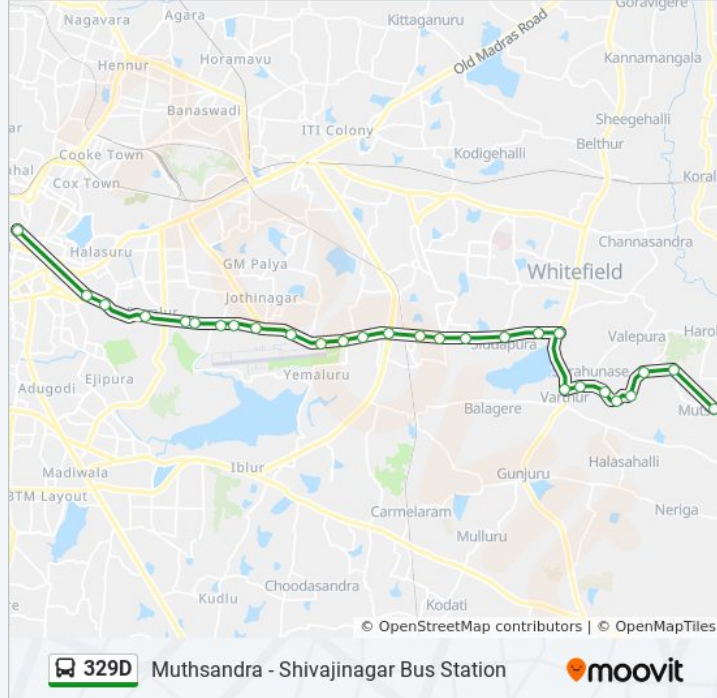

329D

Muthsandra - Shivajinagar Bus Station

Get The App

The 329D bus line (Muthsandra - Shivajinagar Bus Station) has 2 routes. For regular weekdays, their operation hours are: (1) Muthsandra: 06:40 - 20:10(2) Shivajinagar Bus Station: 05:20 - 18:20
Use the Moovit App to find the closest 329D bus station near you and find out when is the next 329D bus arriving.

329D bus Info

Direction: Shivajinagar Bus Station

Stops: 28

Trip Duration: 57 min

Line Summary:

Helicopter Division

H.A.L.Main Gate

Rajarajeshwari Talkies

Murugeshpalya

Manipal Hospital

Kodihalli

Domlur

Commando Hospital

Military Accounts Office

Shivajinagara Bus Station

329D bus time schedules and route maps are available in an offline PDF at moovitapp.com. Use the [Moovit App](#) to see live bus times, train schedule or subway schedule, and step-by-step directions for all public transit in Bengaluru.