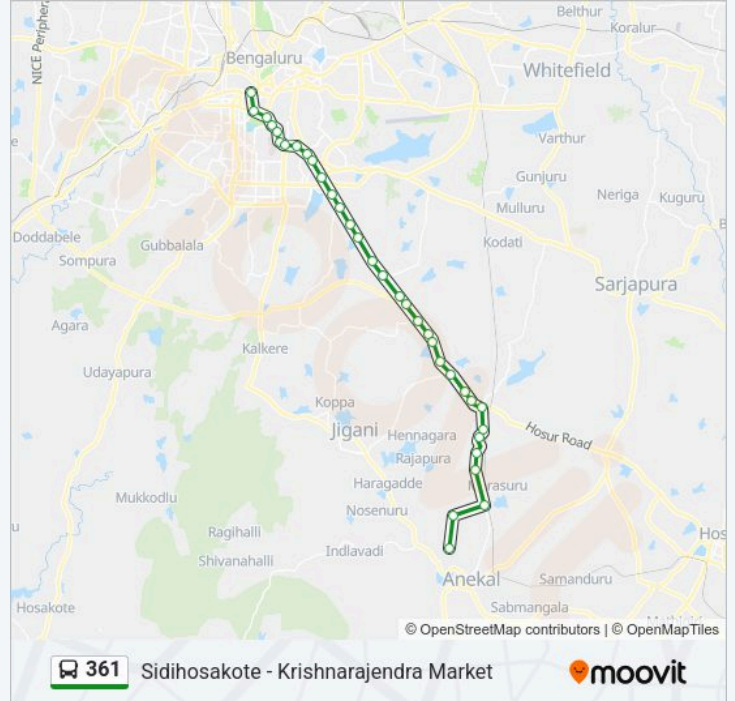

**361 bus Info****Direction:** Krishnarajendra Market**Stops:** 34**Trip Duration:** 68 min**Line Summary:**

Bommanahalli

Roopena Agrahara

Madiwala

St Johns Hospital

Hosur Road Junction

Muneshwara Temple

Bengaluru Dairy Circle

Nimhans Hospital

Lakkasandra

Wilson Garden 7th Cross

Hop Coms / Lalbagh

Lalbagh Main Gate

Town Hall

### Direction: Sidihosakote

36 stops

[VIEW LINE SCHEDULE](#)

Makkala Koota / Mahila Seva Samaja

Lalbagh Main Gate

Hop Coms / Lalbagh

Wilson Garden 7th Cross

Lakkasandra