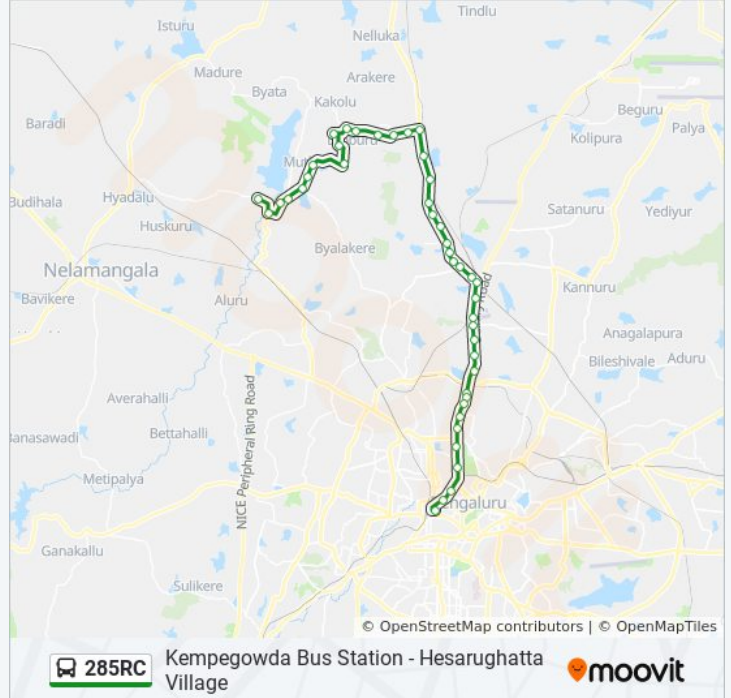

C.P.R.I.Yelahanka

Nagenahalli Gate

Avalahalli

Singanayakanahalli Gate

Honnenahalli

Rajanukunte

Sri Banashankari Layout

Ittagalpura Gate

Ittagalpura

Dibbur Cross

Seethakempanahalli Cross

Seethakempanahalli

Koluvarayanahalli

Linganahalli

Muthkur

Kalenahalli Gate

Mathkur Cross

Ivarukandapura

Indian Institute Of Horticultural Research
T.B.Stop

Hesaraghatta T.B.Cross

Hesaraghatta Bus Stand

285RC bus time schedules and route maps are available in an offline PDF at moovitapp.com. Use the [Moovit App](#) to see live bus times, train schedule or subway schedule, and step-by-step directions for all public transit in Bengaluru.

[About Moovit](#) • [MaaS Solutions](#) • [Supported Countries](#) • [Mooviter Community](#)

© 2024 Moovit - All Rights Reserved

Check Live Arrival Times