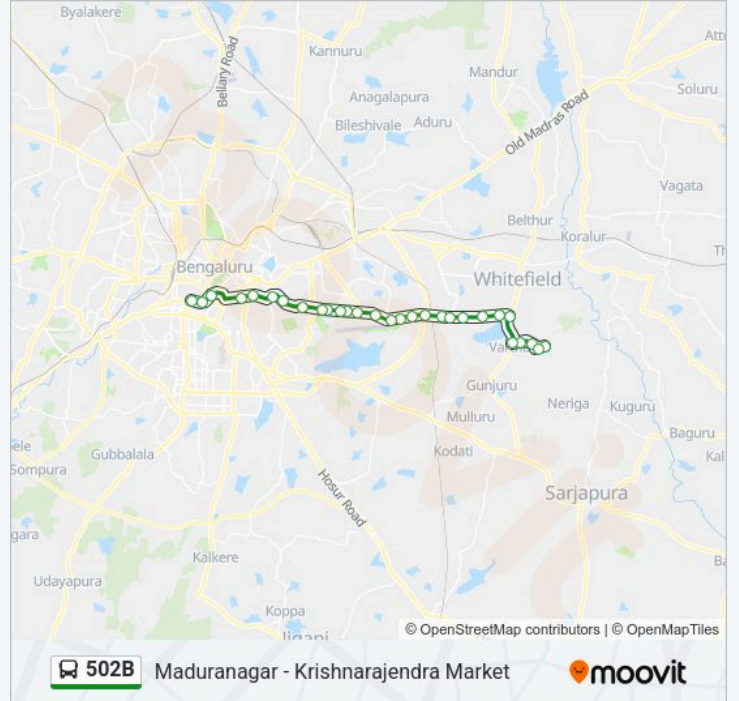

Domlur

Commando Hospital

Military Accounts Office

Life Style

Richmond Circle

Corporation

Town Hall

K.R.Market

Direction: Maduranagar

31 stops

[VIEW LINE SCHEDULE](#)

K.R.Market

Town Hall

Corporation

St.Joseph Boys High School Malya Hospital

Richmond Circle (Bishop Coton Girls High School)

Mayo Hall

Hosmat Hospital

Military Accounts Office

Commando Hospital

Domlur

Kodihalli

Manipal Hospital

Murugeshpalya

Rajarajeshwari Talkies

H.A.L.Main Gate

Helicopter Division

H.A.L.Kalyana Mantapa

Yamalur Cross

502B bus Time Schedule

Maduranagar Route Timetable:

Monday	09:10-15:40
Tuesday	09:10-15:40
Wednesday	09:10-15:40
Thursday	09:10-15:40
Friday	09:10-15:40
Saturday	09:10-15:40
Sunday	09:10-15:40

502B bus Info

Direction: Maduranagar

Stops: 31

Trip Duration: 58 min

Line Summary: