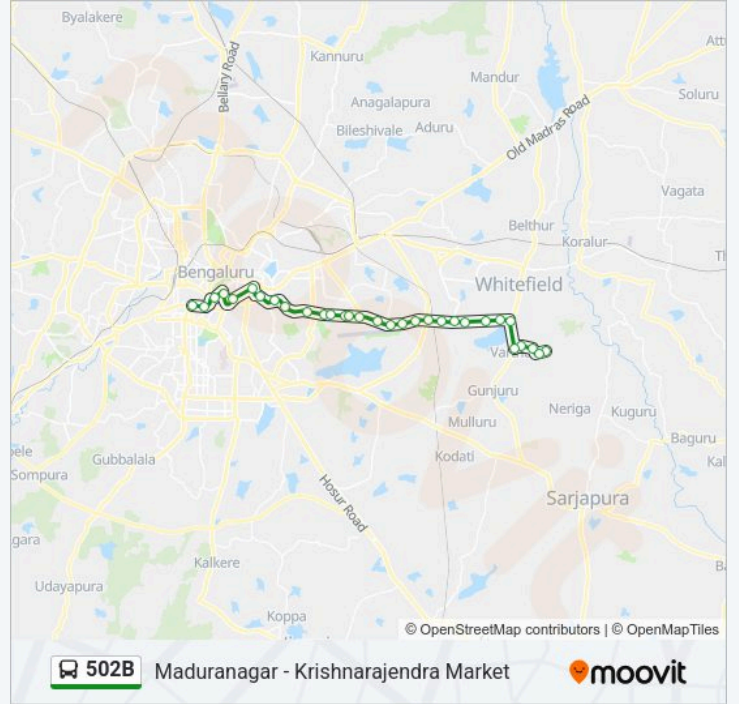

Marathahalli

Marathahalli Bridge

Munnekolalu Cross (Spice Garden)

Kundalahalli Gate

Thubarahalli

Siddapura

Ramagondanahalli

Varthuru Kodi

Varthuru High School

Sorahunase Gate

Janatha Mane

Madhura Nagara Hostel

Madhuranagara

502B bus time schedules and route maps are available in an offline PDF at moovitapp.com. Use the Moovit App to see live bus times, train schedule or subway schedule, and step-by-step directions for all public transit in Bengaluru.

© 2025 Moovit - All Rights Reserved