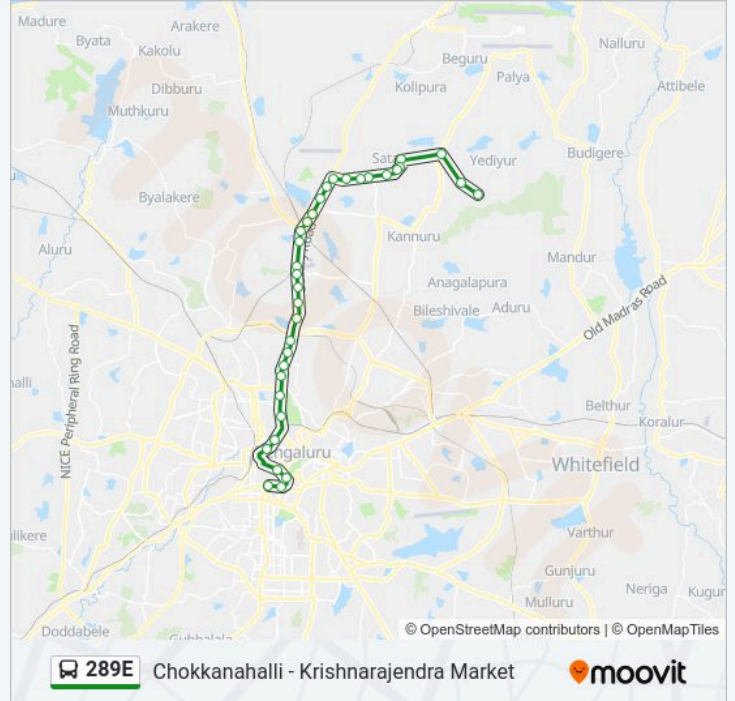

Country Club Sathanur

Srinivasapura Cross

Sathanuru Colony

Sathanuru

Bagaluru

Marenahalli

Chokkanahalli

289E bus time schedules and route maps are available in an offline PDF at moovitapp.com. Use the Moovit App to see live bus times, train schedule or subway schedule, and step-by-step directions for all public transit in Bengaluru.

© 2024 Moovit - All Rights Reserved