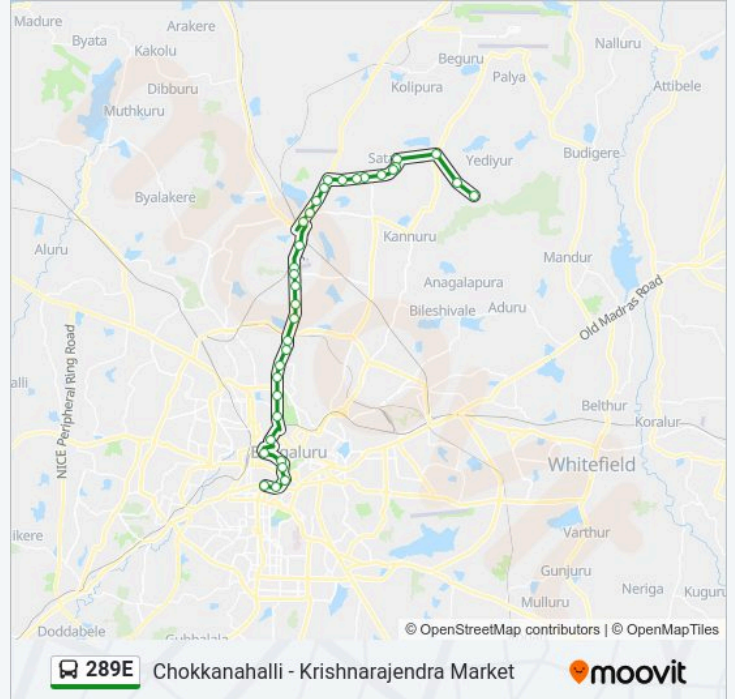

289E bus Info**Direction:** Krishnarajendra Market**Stops:** 34**Trip Duration:** 66 min**Line Summary:**

Hebbala

Canara Bank Hebbala

C.B.I

Mekhri Circle Bus Stop

Palace Ground

R.M.Guttahalli

Shivananda Stores

Anand Rao Circle

Maharani College

K.R.Circle

Corporation

Town Hall

K.R.Market

Direction: Chokkanahalli

34 stops