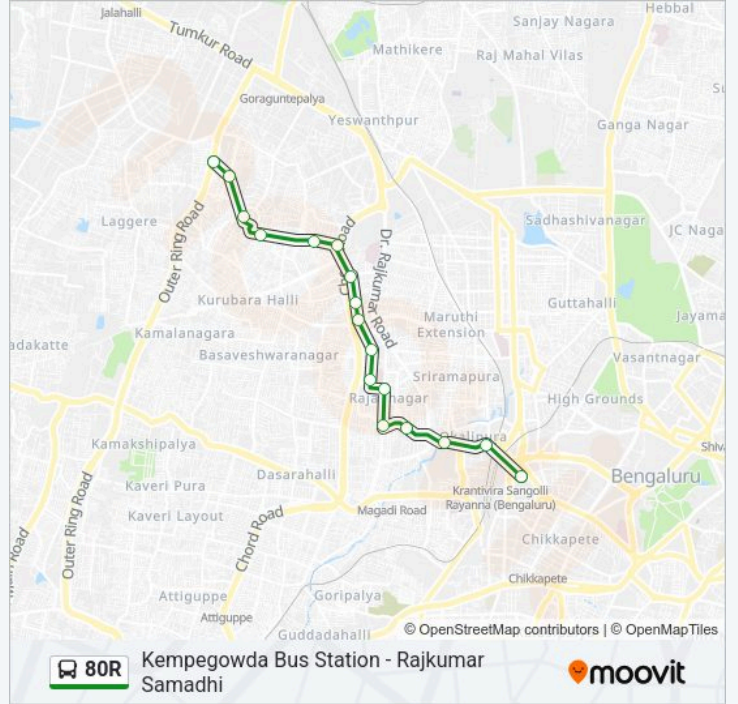

80R bus Time Schedule

Kempegowda Bus Station Route Timetable:

Monday	05:15-20:45
Tuesday	05:15-20:45
Wednesday	05:15-20:45
Thursday	05:15-20:45
Friday	05:15-20:45
Saturday	05:15-20:45
Sunday	05:15-20:45

80R bus Info**Direction:** Kempegowda Bus Station**Stops:** 17**Trip Duration:** 20 min**Line Summary:**

Direction: Rajkumar Samadhi

17 stops

[VIEW LINE SCHEDULE](#)

- Kempegowda Bus Station
- Okalipura
- Sujatha Talkies
- Rajajinagara Entrance
- Bashyam Circle
- Rajajinagara Old Police Station
- E.S.I.Hospital Rajajinagara
- Basaveshwara College
- Navarang Theatre
- Canara Bank Rajajinagara 1st Block
- Rajaji Nagar 1st Block
- Mahalakshmi Layout Entrance
- Srinivasa Temple
- Saraswathipuram
- Nandini Layout Bus Stand
- Ramakrishna Nagara 2nd Main
- Kanteerava Studio

80R bus Time Schedule

Rajkumar Samadhi Route Timetable:

Monday	05:50-20:50
Tuesday	05:50-20:50
Wednesday	05:50-20:50
Thursday	05:50-20:50
Friday	05:50-20:50
Saturday	05:50-20:50
Sunday	05:50-20:50

80R bus Info

Direction: Rajkumar Samadhi

Stops: 17

Trip Duration: 21 min

Line Summary:

80R bus time schedules and route maps are available in an offline PDF at moovitapp.com. Use the Moovit App to see live bus times, train schedule or subway schedule, and step-by-step directions for all public transit in Bengaluru.