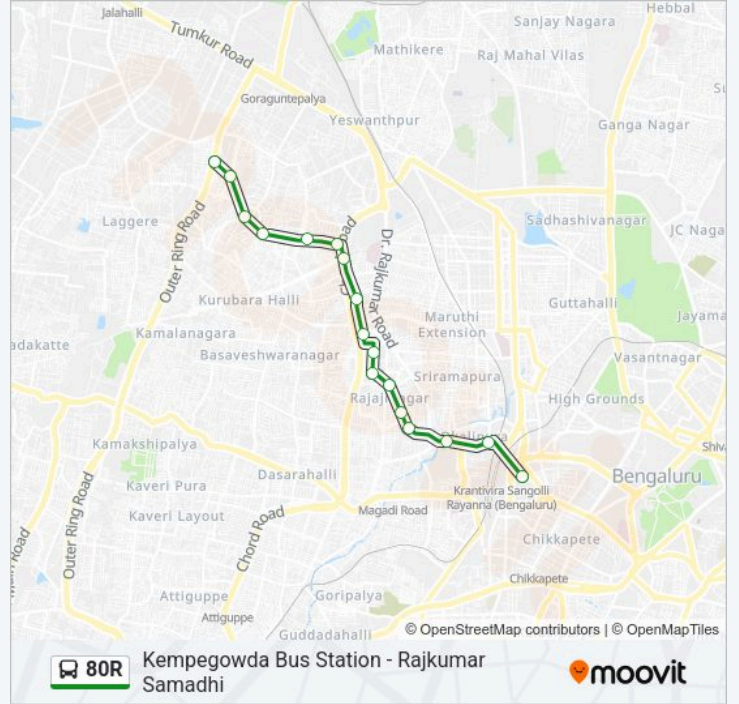

80R Line**Kempegowda Bus Station - Rajkumar Samadhi**[Get The App](#)

The 80R bus line (Kempegowda Bus Station - Rajkumar Samadhi) has 2 routes. For regular weekdays, their operation hours are:

(1) Kempegowda Bus Station: 05:15-20:45(2) Rajkumar Samadhi: 05:50-20:50

Use the Moovit App to find the closest 80R bus station near you and find out when is the next 80R bus arriving.

Direction: Kempegowda Bus Station

17 stops

[VIEW LINE SCHEDULE](#)

Kanteerava Studio
Ramakrishna Nagara 2nd Main
Nandini Layout Bus Stand
Saraswathipuram
Srinivasa Temple
Mahalakshmi Layout Entrance
Rajajinagara 1st Block
Canara Bank Rajajinagara 1st Block
2nd Block Rajajinagara
Basaveshwara College
E.S.I.Hospital Rajajinagara
Old Police Station Rajajinagara
Rajajinagara Rama Temple
Rajajinagara Entrance
Sujatha Talkies
Okalipura
Kempegowda Bus Station

80R bus Time Schedule

Kempegowda Bus Station Route Timetable:

Monday	05:15-20:45
Tuesday	05:15-20:45
Wednesday	05:15-20:45
Thursday	05:15-20:45
Friday	05:15-20:45
Saturday	05:15-20:45
Sunday	05:15-20:45

80R bus Info**Direction:** Kempegowda Bus Station**Stops:** 17**Trip Duration:** 20 min**Line Summary:**

Direction: Rajkumar Samadhi

17 stops

[VIEW LINE SCHEDULE](#)

- Kempegowda Bus Station
- Okalipura
- Sujatha Talkies
- Rajajinagara Entrance
- Bashyam Circle
- Rajajinagara Old Police Station
- E.S.I.Hospital Rajajinagara
- Basaveshwara College
- Navarang Theatre
- Canara Bank Rajajinagara 1st Block
- Rajaji Nagar 1st Block
- Mahalakshmi Layout Entrance
- Srinivasa Temple
- Saraswathipuram
- Nandini Layout Bus Stand
- Ramakrishna Nagara 2nd Main
- Kanteerava Studio