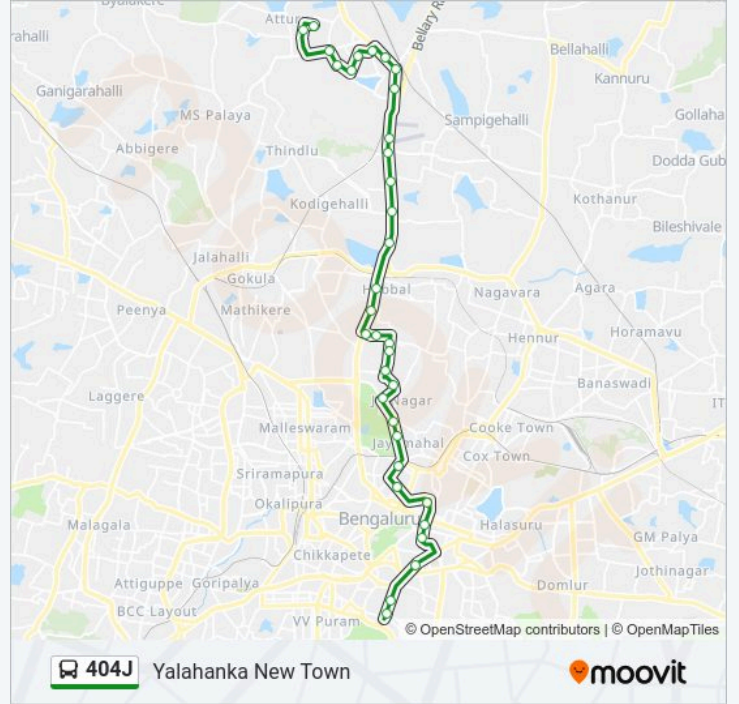

### 404J bus Info

**Direction:** Yalahanka New Town

**Stops:** 34

**Trip Duration:** 59 min

**Line Summary:**

C.B.I.

Canara Bank Hebbala

Hebbala

Seshadripuram College Yelahanka

Sharavathi Hotel

Chikka Bommasandra Cross

Yelahanka Satellite Town

Mother Dairy Cross Yelahanka

4th Phase Yalahanka New Town Iyengar Bakery

Yelahanka 5th Phase New Town

404J bus time schedules and route maps are available in an offline PDF at [moovitapp.com](https://moovitapp.com). Use the Moovit App to see live bus times, train schedule or subway schedule, and step-by-step directions for all public transit in Bengaluru.