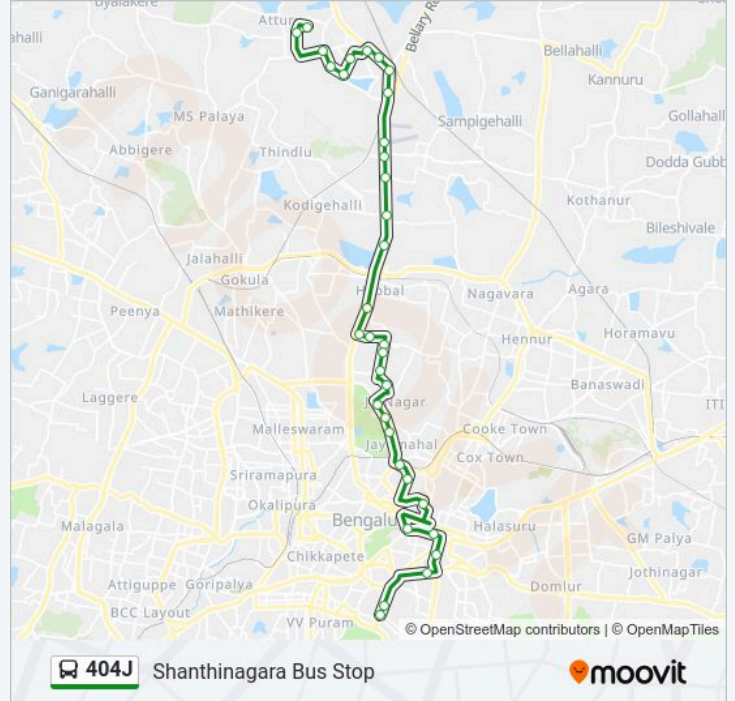

Shivajinagara Bus Station

M.G Statue (Chinnaswamy Stadium)

M.G.Road Metro Station

Brigade Road

Richmond Circle

K.H.Road

Shanthinagara

### Direction: Yalahanka New Town

34 stops

[VIEW LINE SCHEDULE](#)

Shanthinagara

K.H.Road

Richmond Circle (Bishop Cotton Girls High School)

State Bank Of India (Bowring Institute)

M.G.Road

### 404J bus Info

**Direction:** Yalahanka New Town

**Stops:** 34

**Trip Duration:** 59 min

**Line Summary:**

C.B.I.

Canara Bank Hebbala

Hebbala