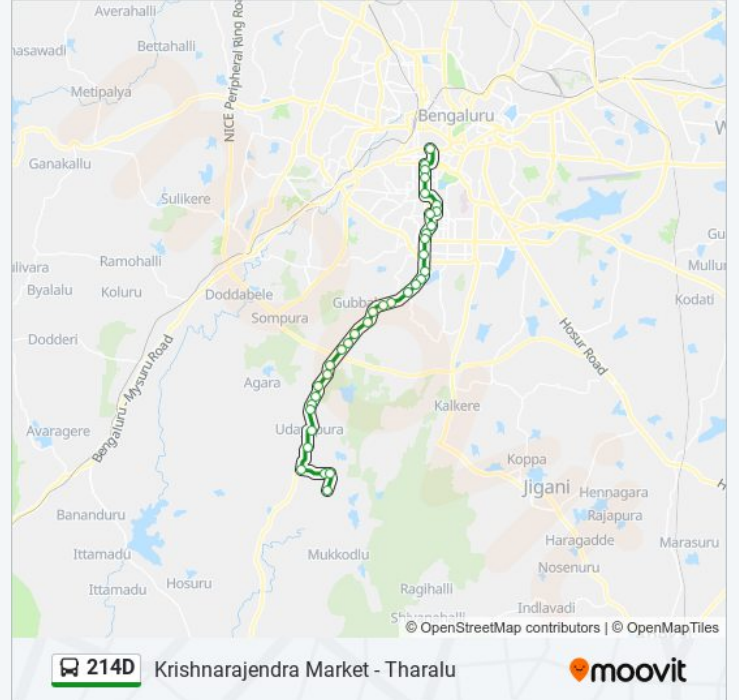

 **214D**

Krishnarajendra Market - Tharalu

Get The App

The 214D bus line (Krishnarajendra Market - Tharalu) has 2 routes. For regular weekdays, their operation hours are: (1) Krishnarajendra Market: 04:15 - 17:40(2) Tharalu: 05:35 - 19:40
Use the Moovit App to find the closest 214D bus station near you and find out when is the next 214D bus arriving.

214D bus Time Schedule

Krishnarajendra Market Route Timetable:

Sunday	04:15 - 17:40
Monday	04:15 - 17:40
Tuesday	04:15 - 17:40
Wednesday	04:15 - 17:40
Thursday	04:15 - 17:40
Friday	04:15 - 17:40
Saturday	04:15 - 17:40

Udipalya

Saluhunase

Kaggalipura

Vasudevapura

Gulakamale

Tharalu

214D bus time schedules and route maps are available in an offline PDF at moovitapp.com. Use the Moovit App to see live bus times, train schedule or subway schedule, and step-by-step directions for all public transit in Bengaluru.

© 2024 Moovit - All Rights Reserved