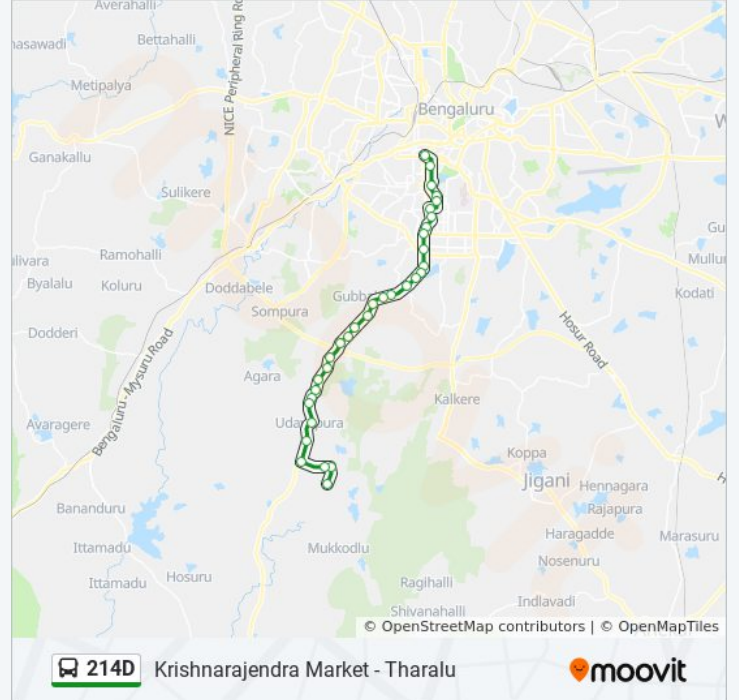

214D bus Info

Direction: Krishnarajendra Market

Stops: 33

Trip Duration: 53 min

Line Summary:

Jaraganahalli

Sarakki

Banashankari Bus Station

Banashankari Hunasemara

Deepak Nursing Home

Yediyur

Nanda Talkies

South End Circle

M.N.Krishnarao Park

Sajjan Rao Circle

Makkala Koota / Mahila Seva Samaja

Direction: Tharalu

35 stops

[VIEW LINE SCHEDULE](#)

Krishnarajendra Market

Makkala Koota

Mahila Seva Samaja

National College

Basavanagudi Police Station