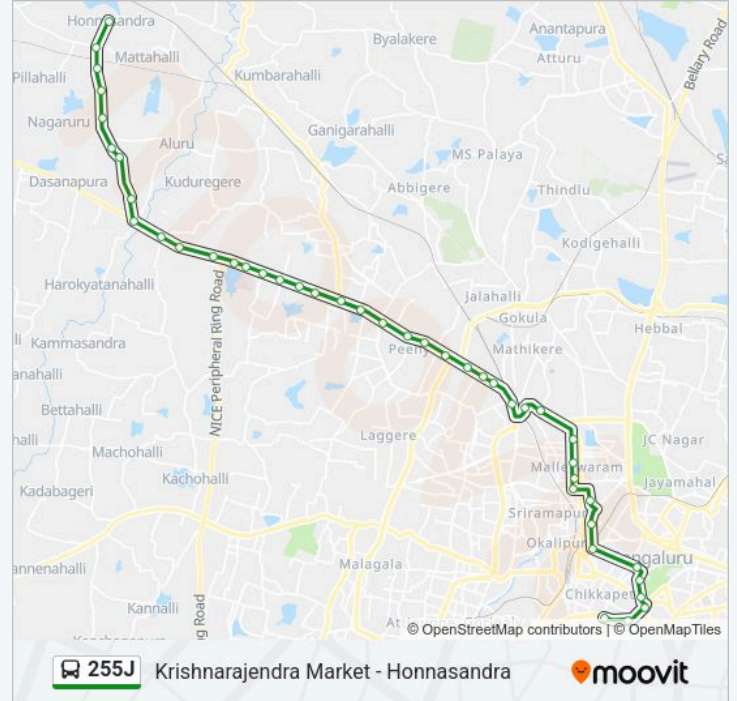

Swastik Sheshadripuram College

Anand Rao Circle

Maharani College

K.R.Circle

St Marthas Hospital Corporation

Corporation

Town Hall

K.R.Market

**Direction: Honnasandra**

41 stops

[VIEW LINE SCHEDULE](#)

K.R.Market

Town Hall

St.Marthas Hospital Corporation

Mysore Bank

Kempegowda Bus Station