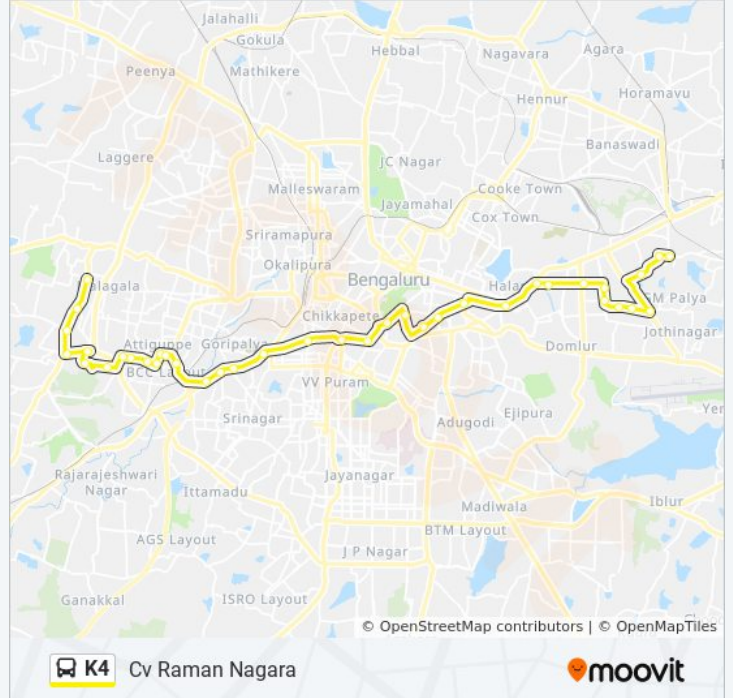

Richmond Circle (Bishop Cotton Girls High School)

St. Joseph College

Mayo Hall

Lido

Halasuru

Lakshmipura

Indiranagara Police Station / K.F.C.

Chinmaya Mission Hospital

Tippasandra

Thippasandra Market

Ganesha Temple Thippasandra

B.E.M.L.Factory

Bagmane Tech Park

D.R.D.O. Quarters Phase 1

C.V. Raman Nagara

Direction: Nagarabhavi B.D.A Complex

40 stops

[VIEW LINE SCHEDULE](#)

C.V. Raman Nagara

D.R.D.O. Quarters Phase 1

Bagmane Tech Park

B.E.M.L.Factory

Jeevan Bheema Nagara

Jeevan Bheema Nagara Petrol Pump

Kodihalli

Tippasandra

C.M.H. Hospital

Indiranagara Police Station / K.F.C.

Double Road Indiranagara

Lakshmipura

Halasuru

Lido

K4 bus Time Schedule

Nagarabhavi B.D.A Complex Route Timetable:

Sunday	05:30 - 20:45
Monday	05:30 - 20:45
Tuesday	05:30 - 20:45
Wednesday	05:30 - 20:45
Thursday	05:30 - 20:45
Friday	05:30 - 20:45
Saturday	05:30 - 20:45

K4 bus Info

Direction: Nagarabhavi B.D.A Complex

Stops: 40

Trip Duration: 62 min

Line Summary: