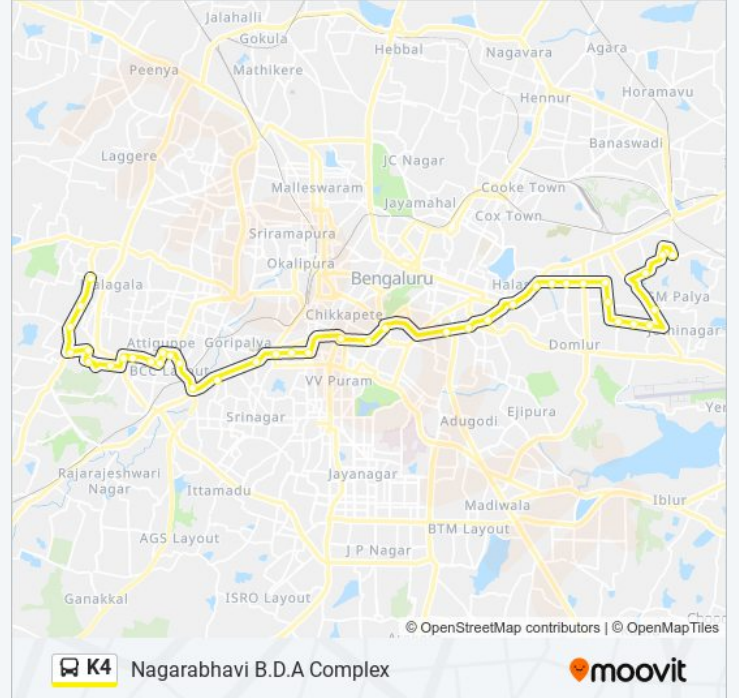

## Cv Raman Nagara

[Get The App](#)

The K4 bus line (Cv Raman Nagara) has 2 routes. For regular weekdays, their operation hours are:  
(1) Cv Raman Nagara: 05:30 - 20:30(2) Nagarabhavi B.D.A Complex: 05:30 - 20:45  
Use the Moovit App to find the closest K4 bus station near you and find out when is the next K4 bus arriving.

### K4 bus Time Schedule

Cv Raman Nagara Route Timetable:

Sunday	05:30 - 20:30
Monday	05:30 - 20:30
Tuesday	05:30 - 20:30
Wednesday	05:30 - 20:30
Thursday	05:30 - 20:30
Friday	05:30 - 20:30
Saturday	05:30 - 20:30

### K4 bus Info

**Direction:** Cv Raman Nagara

**Stops:** 37

**Trip Duration:** 59 min

**Line Summary:**

Richmond Circle (Bishop Cotton Girls High School)

St. Joseph College

Mayo Hall

Nagarabhavi Village

Nrupatunganagara

N.G.E.F.Layout Nagarabhavi

Dr.Ambedkar College / Kengunte Circle

Deepa Complex

Papareddypalya

B.D.A.Complex Nagarabhavi

K4 bus time schedules and route maps are available in an offline PDF at [moovitapp.com](https://moovitapp.com). Use the Moovit App to see live bus times, train schedule or subway schedule, and step-by-step directions for all public transit in Bengaluru.