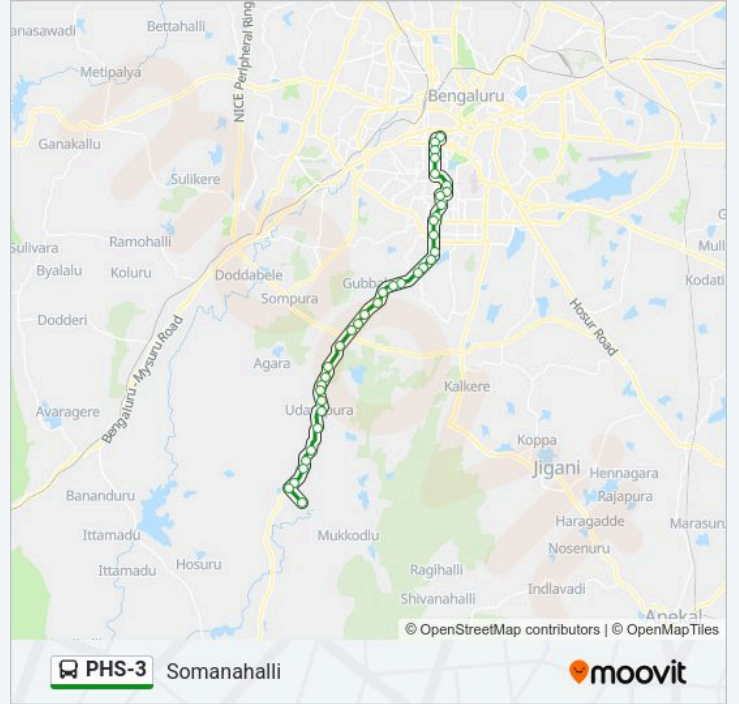

Vajramuneshwara Gate

Silk Institute Metro Station

Chinnayyanapalya Silk Farm

Kuppareddy Kere

Shanimahathma Temple

Lakshmpura

Saaludoddy

Dayananda Sagar Vidya Samste

Udipalya

Saluhunase

Kaggalipura

Pattareddypalya

Gandhinagara

A.P.S.College

Somanahalli Cross

Somanahalli

PHS-3 bus time schedules and route maps are available in an offline PDF at moovitapp.com. Use the Moovit App to see live bus times, train schedule or subway schedule, and step-by-step directions for all public transit in Bengaluru.

© 2025 Moovit - All Rights Reserved