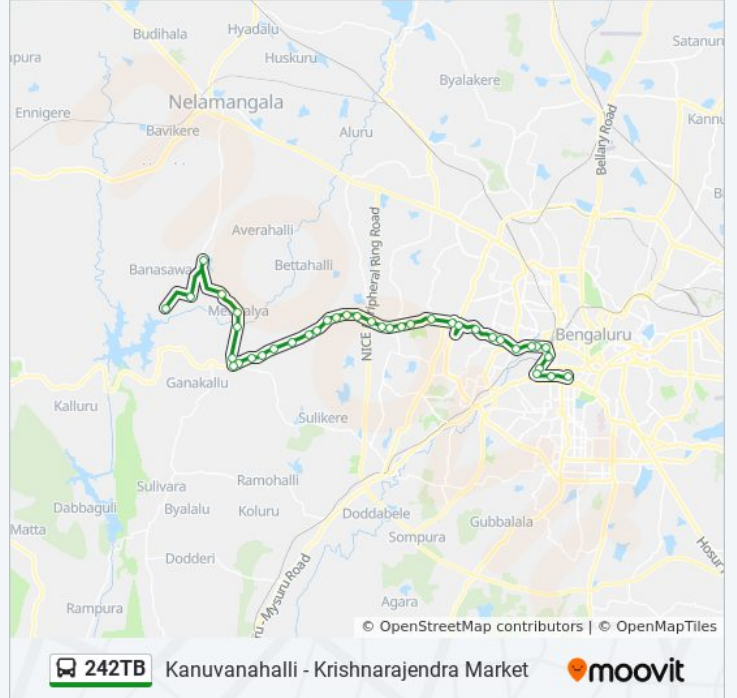

Machohalli Gate

Kadabagere Cross

Seegehalli Cross

Hamsa Farm

Channenahalli

Honaganahatti

Channadasipalya

Lakkuppe

Ganesha Temple Tavarekere

Tavarekere

B.W.S.S.B.Tavarekere

Varthuru

Metipalya

Mallasandra

Sondekoppa

Nagasandra Palya

Kanuvanahalli

Direction: Krishnarajendra Market

39 stops

[VIEW LINE SCHEDULE](#)

Kanuvanahalli

Nagasandra Palya

Sondekoppa

Mallasandra

Metipalya

Varthuru

B.W.S.S.B.Tavarekere

Tavarekere

Ganesha Temple Tavarekere

Lakkuppe

Channadasipalya

Honaganahatti

242TB bus Time Schedule

Krishnarajendra Market Route Timetable:

Sunday	04:00 - 17:15
Monday	04:00 - 17:15
Tuesday	04:00 - 17:15
Wednesday	04:00 - 17:15
Thursday	04:00 - 17:15
Friday	04:00 - 17:15
Saturday	04:00 - 17:15

242TB bus Info

Direction: Krishnarajendra Market

Stops: 39

Trip Duration: 66 min

Line Summary: