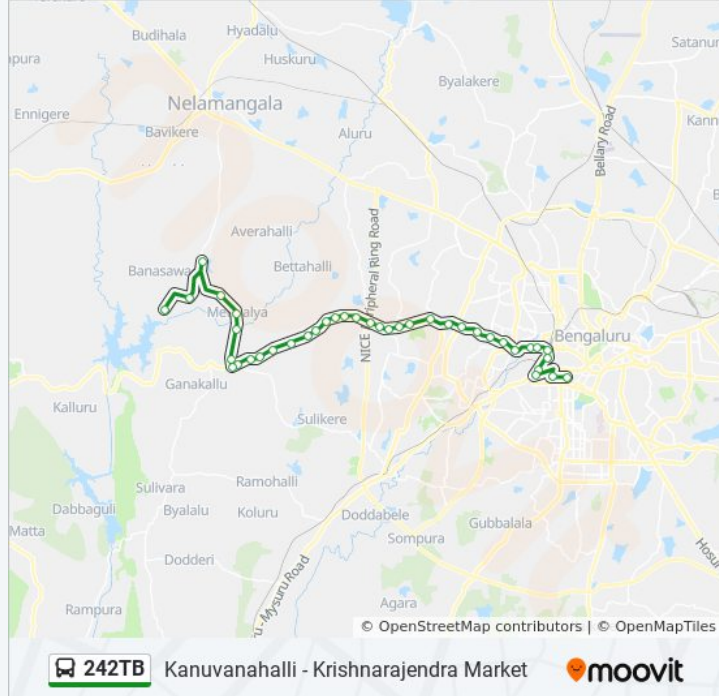

Channenahalli

Hamsa Farm

Seegehalli Cross

Kadabagere Cross

Machohalli Gate

Forest Gate

Chikka Gollarahatti

Gollarahatti

Kempegowda Nagara

Byadarahalli

Anjananagara

Herohalli Cross

Sunkadakatte

Kottigepalya

Summanahalli

Kamakshipalya

K.H.B.Colony

Agrahara Dasarahalli

Magadi Road Toll Gate

10th Cross Magadi Road

5th Cross Magadi Road

Hunasemara

Binny Mill

Binnypet

Sirsi Circle

Rayan Circle

K.R.Market (Kalasipalya)

242TB bus time schedules and route maps are available in an offline PDF at moovitapp.com. Use the [Moovit App](#) to see live bus times, train schedule or subway schedule, and step-by-step directions for all public transit in Bengaluru.

[About Moovit](#) • [MaaS Solutions](#) • [Supported Countries](#) • [Mooviter Community](#)

© 2024 Moovit - All Rights Reserved

Check Live Arrival Times