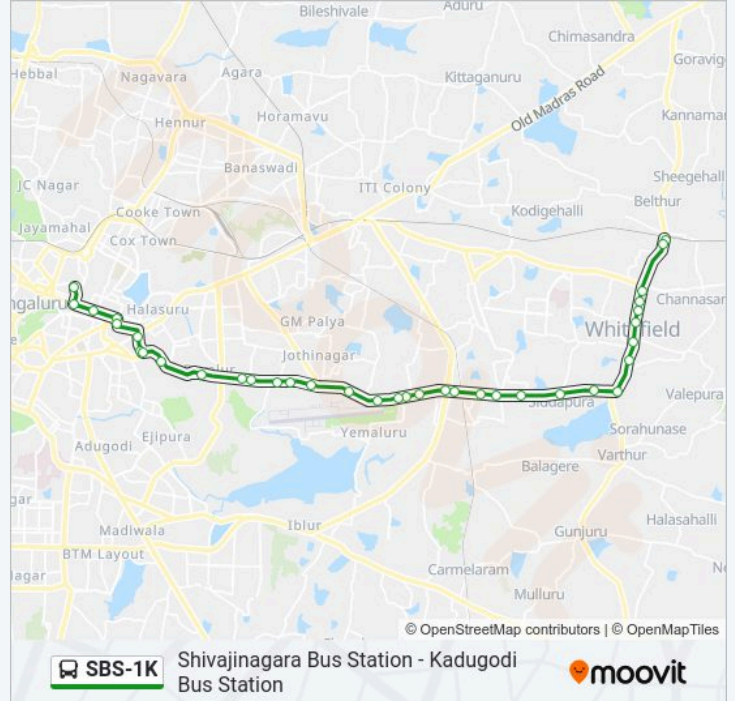

Direction: Kadugodi Bus Station

35 stops

[VIEW LINE SCHEDULE](#)

Shivajinagara Bus Station

B.M.T.C. Connector

Maniksha Parade Ground

Manipal Centre

Electric B Station (Dickenson Road)