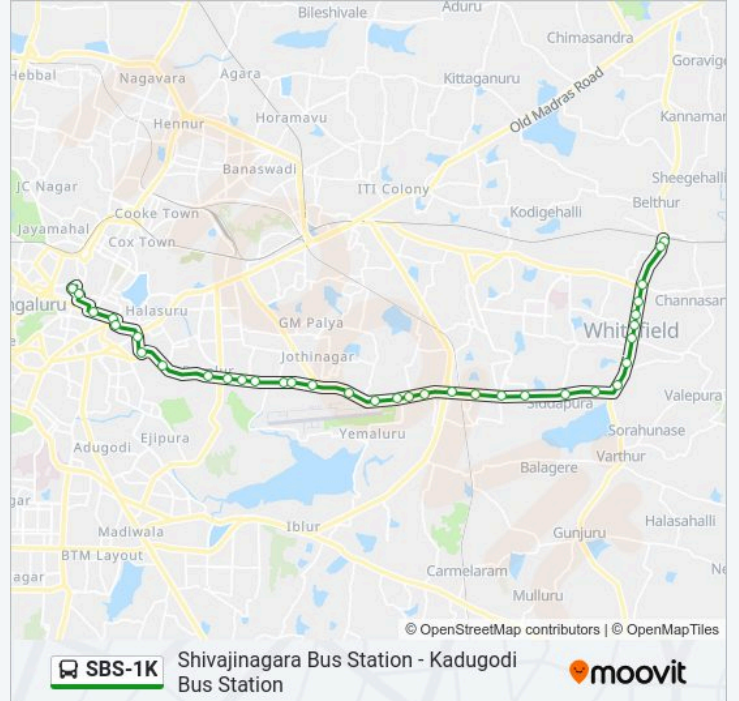

Rajarajeshwari Talkies

H.A.L.Main Gate

Helicopter Division

H.A.L.Kalyana Mantapa

Yamalur Cross

Doddanekkundi C.R.S.

Marathahalli

Marathahalli Bridge

Munnekolalu Cross (Spice Garden)

Kundalahalli Gate

Thubarahalli

Siddapura

Ramagondanahalli

Varthuru Kodi

Brooke Bond

Whitefield Post Office

Sai Baba General Hospital

Munish Singh Hospital

Coffee Day Hope Farm

Hope Farm

Kadugodi Bridge

Kadugodi Bus Station

SBS-1K bus time schedules and route maps are available in an offline PDF at moovitapp.com. Use the Moovit App to see live bus times, train schedule or subway schedule, and step-by-step directions for all public transit in Bengaluru.

© 2024 Moovit - All Rights Reserved