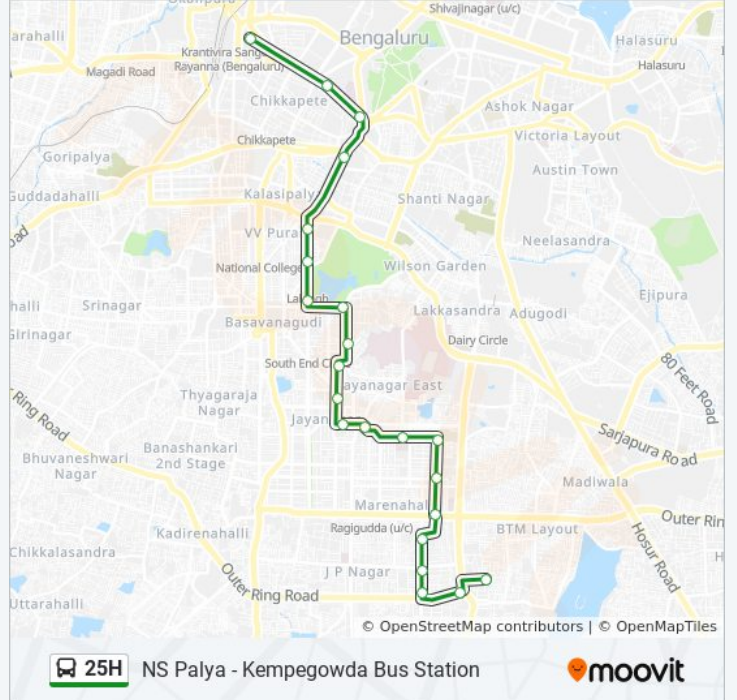

## NS Palya - Kempegowda Bus Station

Get The App

The 25H bus line NS Palya - Kempegowda Bus Station has one route. For regular weekdays, their operation hours are: (1) Kempegowda Bus Station: 11:20 - 21:25  
Use the Moovit App to find the closest 25H bus station near you and find out when is the next 25H bus arriving.

### Direction: Kempegowda Bus Station

20 stops

[VIEW LINE SCHEDULE](#)

- Ns Palya
- J.P.Nagara 3rd Phase
- Dalmia Circle
- Milk Booth
- Jp Nagara Water Tank
- Jayanagar East
- Jayanagara Pump House
- Carmel Convent Jayanagara
- Sanjay Gandhi Hospital
- Jayanagara Church
- Jayanagara T.T.M.C.
- Jayanagara 3rd Block
- Rani Sarala Devi College
- Ashoka Pillar
- R.V.Teachers College
- Lalbagh West Gate
- Minerva Circle
- St.Marthas Hospital Corporation
- Mysore Bank
- Kempegowda Bus Station

### 25H bus Time Schedule

Kempegowda Bus Station Route Timetable:

Sunday	06:50 - 21:00
Monday	11:20 - 21:25
Tuesday	11:20 - 21:25
Wednesday	11:20 - 21:25
Thursday	11:20 - 21:25
Friday	11:20 - 21:25
Saturday	11:20 - 21:25

### 25H bus Info

**Direction:** Kempegowda Bus Station

**Stops:** 20

**Trip Duration:** 27 min

**Line Summary:**

25H bus time schedules and route maps are available in an offline PDF at [moovitapp.com](https://moovitapp.com). Use the [Moovit App](#) to see live bus times, train schedule or subway schedule, and step-by-step directions for all public transit in Bengaluru.