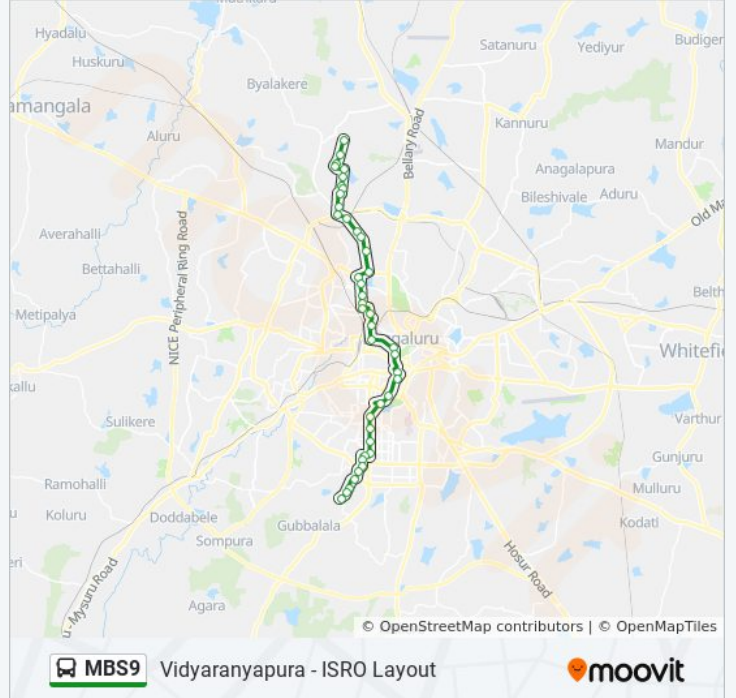

MBS9 bus Info**Direction:** Isro Layout**Stops:** 42**Trip Duration:** 59 min**Line Summary:**

Swastik Sheshadripuram College

Anand Rao Circle

Maharani College

K.R.Circle

Corporation

Poornima Talkies

Lalbagh Main Gate

Lalbagh West Gate

Basavanagudi Police Station

Tata Silk Farm

M.M.Industries

Mono Type

Mono Type

Cauvery Nagara

Yarabnagara

Kadirenahalli Cross

Dayananda Sagar College

Kumaraswamy Layout Police Station

Kumaraswamy Layout

I.S.R.O.Layout

Direction: Vidyananyapura

39 stops

[VIEW LINE SCHEDULE](#)