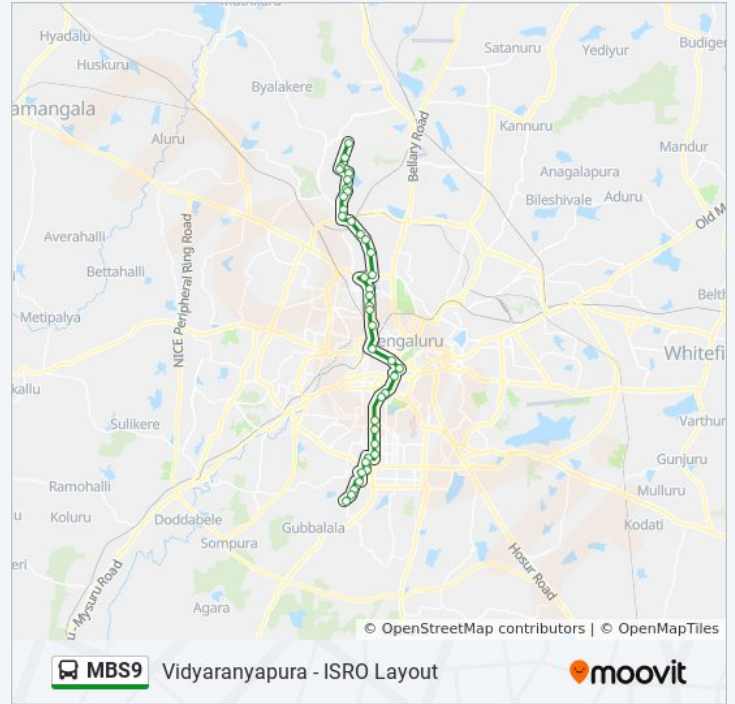

MBS9 bus Info

Direction: Vidyananyapura

Stops: 39

Trip Duration: 64 min
Line Summary:

- Tata Silk Farm
- Basavanagudi Police Station
- Sajjan Rao Circle
- Minerva Circle
- Town Hall
- St.Marthas Hospital Corporation
- Mysore Bank
- Kempegowda Bus Station
- Central (Towards K.B.S.Majestic)
- Malleshwaram Circle
- 8th Cross Malleshwaram
- 15th Cross Malleshwaram
- 18th Cross Malleshwaram
- Tata Institute - C.V.Raman Road
- Sadashivanagara Police Station
- M.S.Ramaiah Hospital
- I.T.I.Layout
- Devasandra Chikkamaranahalli
- Kuvempu Circle
- B.E.L.Circle
- B.E.L.Hospital
- Nagaland Circle
- Dodda Bommasandra
- Dodda Bommasandra
- Chamundeshwari Layout
- Nanjappa Circle
- 1st Block B.E.L.Vidyaranyapura
- 3rd Block B.E.L.Vidyaranyapura
- Vidyaranyapura Post Office
- Vidyaranyapura