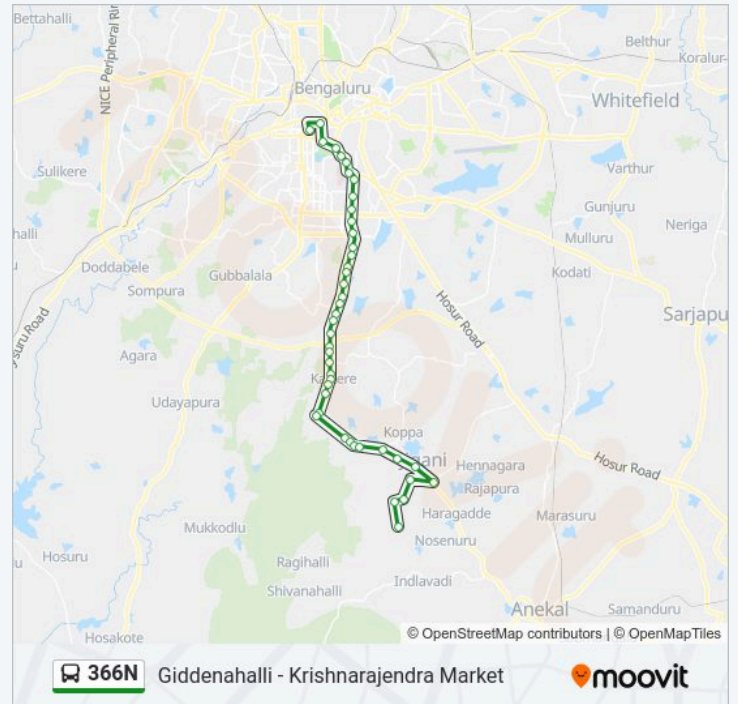

366N bus Info

Direction: Krishnarajendra Market

Stops: 43

Trip Duration: 70 min

Line Summary:

Wilson Garden 7th Cross

Hop Coms / Lalbagh

Lalbagh Main Gate