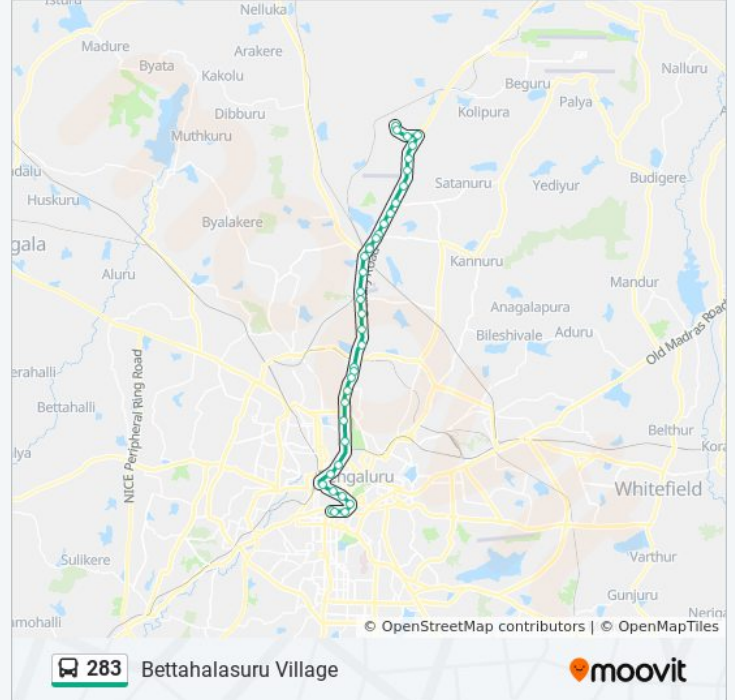

### 283 bus Info

**Direction:** Bettahalasuru Village

**Stops:** 34

**Trip Duration:** 57 min

**Line Summary:**

Kogilu Cross

Venkatala

Palanahalli Gate

Bettahalasuru Circle

**Direction: K.R.Market**

36 stops

[VIEW LINE SCHEDULE](#)

Bettahalasuru Circle

Bettahalasuru Hospital

Sonnappanahalli

Vidyanagara Cross