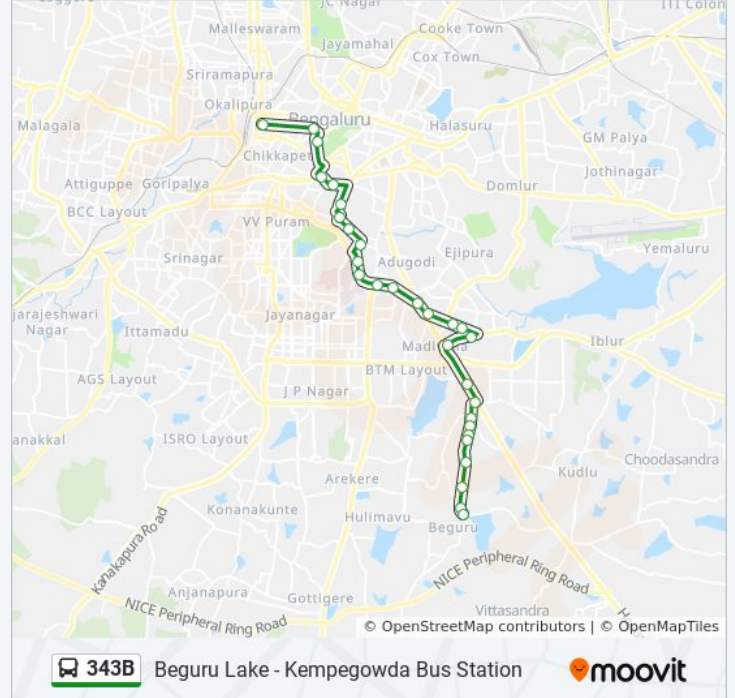

343B

Beguru Lake - Kempegowda Bus Station

Get The App

The 343B bus line (Beguru Lake - Kempegowda Bus Station) has 2 routes. For regular weekdays, their operation hours are:

(1) Beguru Lake: 05:45 - 20:25(2) Kempegowda Bus Station: 06:50 - 20:00

Use the Moovit App to find the closest 343B bus station near you and find out when is the next 343B bus arriving.

Direction: Beguru Lake

29 stops

[VIEW LINE SCHEDULE](#)

- Kempegowda Bus Station
- Maharani College
- K.R.Circle
- Corporation
- Subbaiah Circle
- K.H.Road
- Shanthinagara Bus Station
- Wilson Garden Police Station
- Wilson Garden 12th Cross
- Lakkasandra
- Nimhans Hospital
- Bengaluru Dairy Circle
- Muneshwara Temple
- Hosur Road Junction
- St Johns Hospital
- Koramangala Water Tank
- Kudure Mukha Colony
- Krupanidhi College Madiwala
- Madiwala
- Roopena Agrahara
- Bommanahalli

343B bus Info

Direction: Beguru Lake

Stops: 29

Trip Duration: 45 min

Line Summary:

Deccan Hongansandra

Oxford College

International School Of Management

Hongasandra

Galaxy Paradise

Canara Bank Beguru

Aralimara

Beguru Lake

Direction: Kempegowda Bus Station

27 stops

[VIEW LINE SCHEDULE](#)