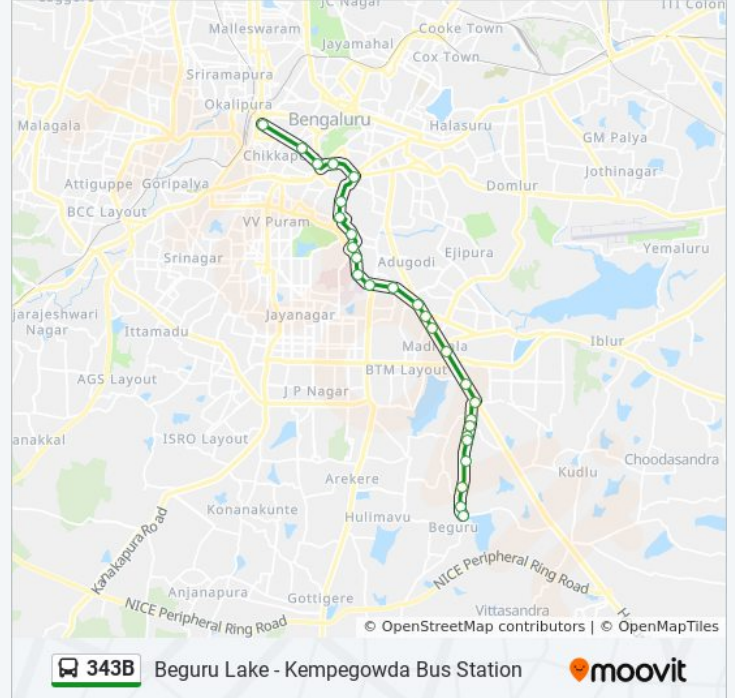

343B

Beguru Lake - Kempegowda Bus Station

Get The App

The 343B bus line (Beguru Lake - Kempegowda Bus Station) has 2 routes. For regular weekdays, their operation hours are:

(1) Beguru Lake: 05:45 - 20:25(2) Kempegowda Bus Station: 06:50 - 20:00

Use the Moovit App to find the closest 343B bus station near you and find out when is the next 343B bus arriving.

Direction: Beguru Lake

29 stops

[VIEW LINE SCHEDULE](#)

- Kempegowda Bus Station
- Maharani College
- K.R.Circle
- Corporation
- Subbaiah Circle
- K.H.Road
- Shanthinagara Bus Station
- Wilson Garden Police Station
- Wilson Garden 12th Cross
- Lakkasandra
- Nimhans Hospital
- Bengaluru Dairy Circle
- Muneshwara Temple
- Hosur Road Junction
- St Johns Hospital
- Koramangala Water Tank
- Kudure Mukha Colony
- Krupanidhi College Madiwala
- Madiwala
- Roopena Agrahara
- Bommanahalli

343B bus Info

Direction: Kempegowda Bus Station

Stops: 27

Trip Duration: 43 min

Line Summary:

Wilson Garden 10th Cross

Wilson Garden Police Station

Shanthinagara Bus Station

K.H.Road

Richmond Circle

Pallavi Talkies

St.Marthas Hospital Corporation

Mysore Bank

Kempegowda Bus Station

343B bus time schedules and route maps are available in an offline PDF at moovitapp.com. Use the [Moovit App](#) to see live bus times, train schedule or subway schedule, and step-by-step directions for all public transit in Bengaluru.