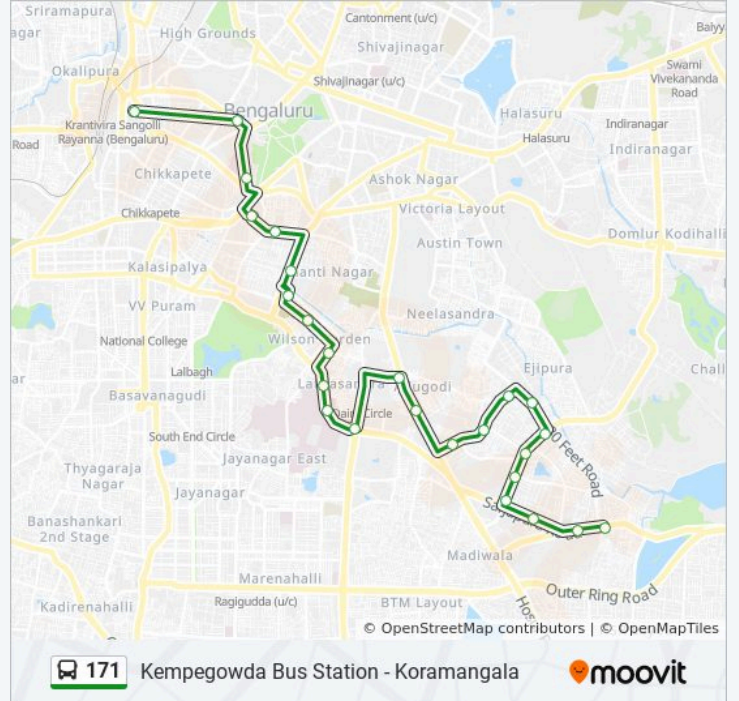

Sony World 80 Feet Road Koramangala

Canara Bank Koramangala

B.D.A.Complex Koramangala

Koramangala Water Tank

Kudure Mukha Colony

St Francis College / John Fowler

Koramangala

171 bus time schedules and route maps are available in an offline PDF at moovitapp.com. Use the Moovit App to see live bus times, train schedule or subway schedule, and step-by-step directions for all public transit in Bengaluru.

© 2024 Moovit - All Rights Reserved