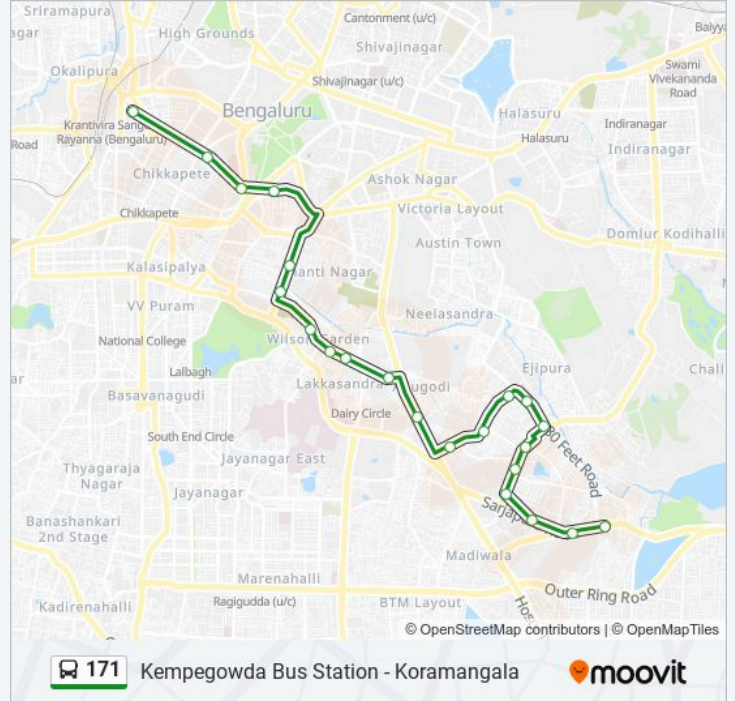

### 171 bus Time Schedule

Kempegowda Bus Station Route Timetable:

Sunday	04:15 - 21:50
Monday	04:15 - 21:50
Tuesday	04:15 - 21:50
Wednesday	04:15 - 21:50
Thursday	04:15 - 21:50
Friday	04:15 - 21:50
Saturday	04:15 - 21:50

### 171 bus Info

**Direction:** Kempegowda Bus Station

**Stops:** 22

**Trip Duration:** 29 min

**Line Summary:**

# Kempegowda Bus Station

## Direction: Koramangala

25 stops

[VIEW LINE SCHEDULE](#)

- Kempegowda Bus Station
- Maharani College
- St Marthas Hospital Corporation
- Corporation
- Subbaiah Circle
- K.H.Road
- Shanthinagara Bus Station
- Wilson Garden Police Station
- Wilson Garden 12th Cross
- Lakkasandra
- Nimhans Hospital
- Bangalore Dairy Circle
- Adugodi
- Adugodi Police Quarters
- Jyothi Nivas College
- Kalyana Mantapa Koramangala
- Koramangala Police Station
- Koramangala Bus Station