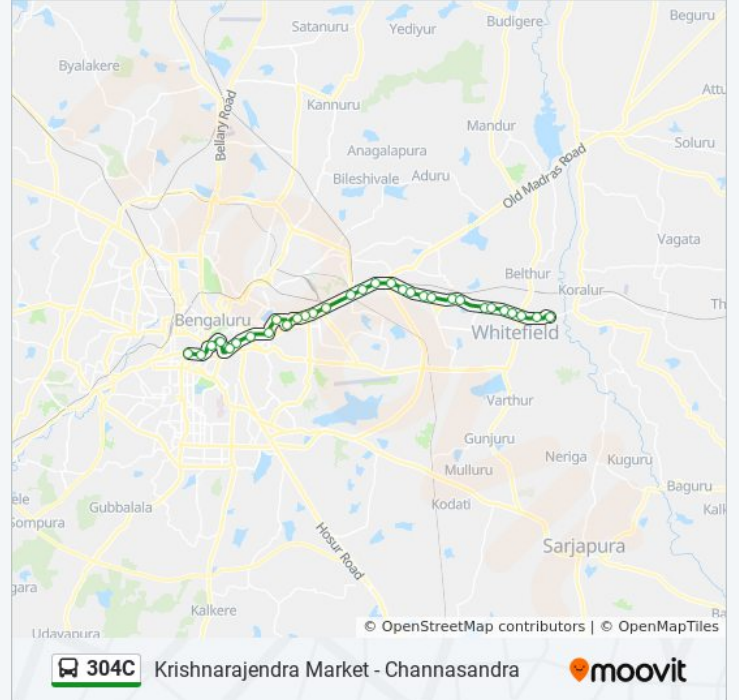

Direction: Krishnarajendra Market

30 stops

[VIEW LINE SCHEDULE](#)

Channasandra
 M.V.J.College
 Hope Farm
 B.P.L.
 G.R Tech Park I.T.P.L
 I.T.P.L.Whitefield
 Pattandur Agrahara Gate
 Rajapalya
 Hoodi
 Brook Steel E.S.I.
 Garudacharpalya
 Singayyanapalya
 Mahadevapura
 B Narayanapura
 K.R.Puram Metro Station
 Tin Factory
 Benniganahalli
 Baiyappanahalli Metro Station