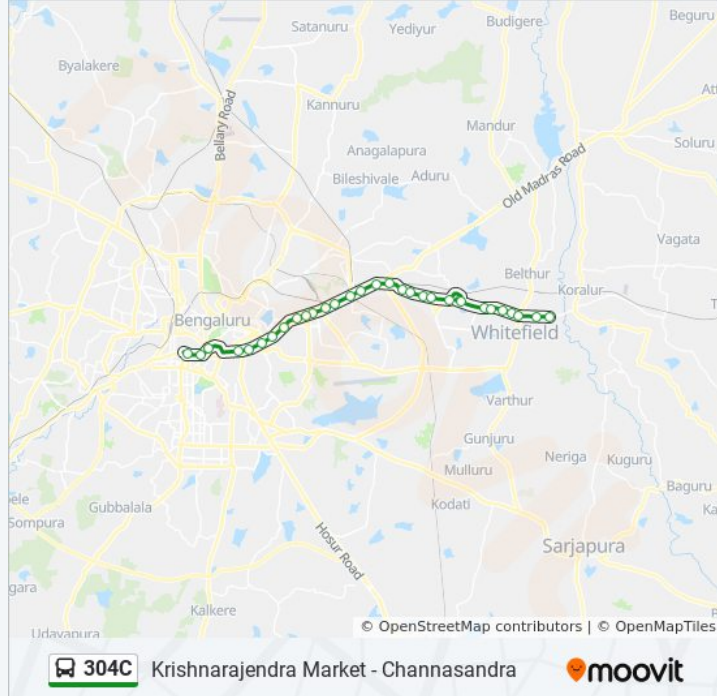

N.G.E.F.

Swamy Vivekananda Metro Station / Isolation Hospital

Binnamangala (Indiranagara R.T.O.Office)

Depot 6 Indiranagara

Halasuru

Lido

D.I.G.Office

Life Style

Richmond Circle

Corporation

Town Hall

K.R.Market

304C bus time schedules and route maps are available in an offline PDF at moovitapp.com. Use the [Moovit App](#) to see live bus times, train schedule or subway schedule, and step-by-step directions for all public transit in Bengaluru.

[About Moovit](#) · [MaaS Solutions](#) · [Supported Countries](#) · [Mooviter Community](#)

© 2024 Moovit - All Rights Reserved

Check Live Arrival Times