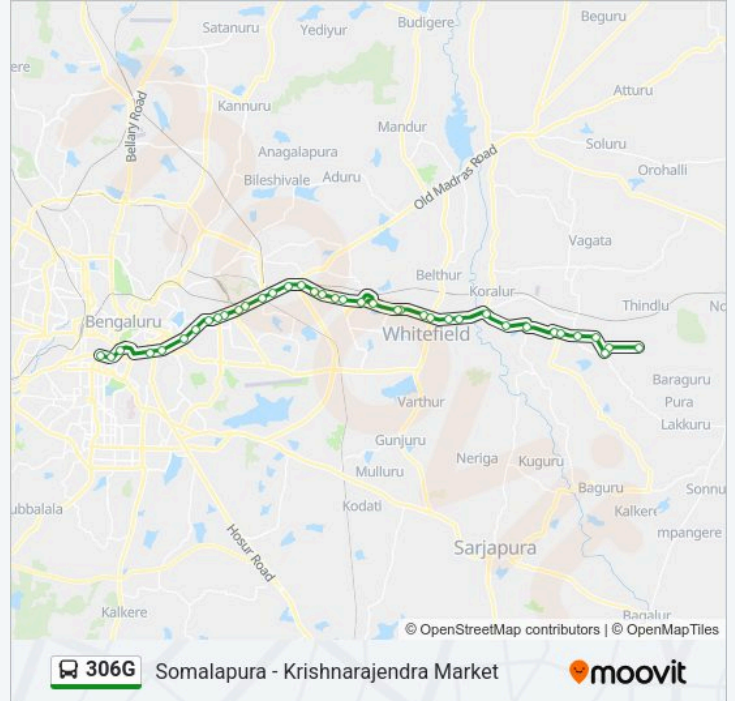

306G bus Info**Direction:** Krishnarajendra Market**Stops:** 38**Trip Duration:** 72 min**Line Summary:**

Mahadevapura

B Narayanapura

K.R.Puram Metro Station

Tin Factory

Benniganahalli

Baiyappanahalli Metro Station

Corporation

Town Hall

K.R.Market

Direction: Somalapura

41 stops

[VIEW LINE SCHEDULE](#)

K.R.Market

Town Hall