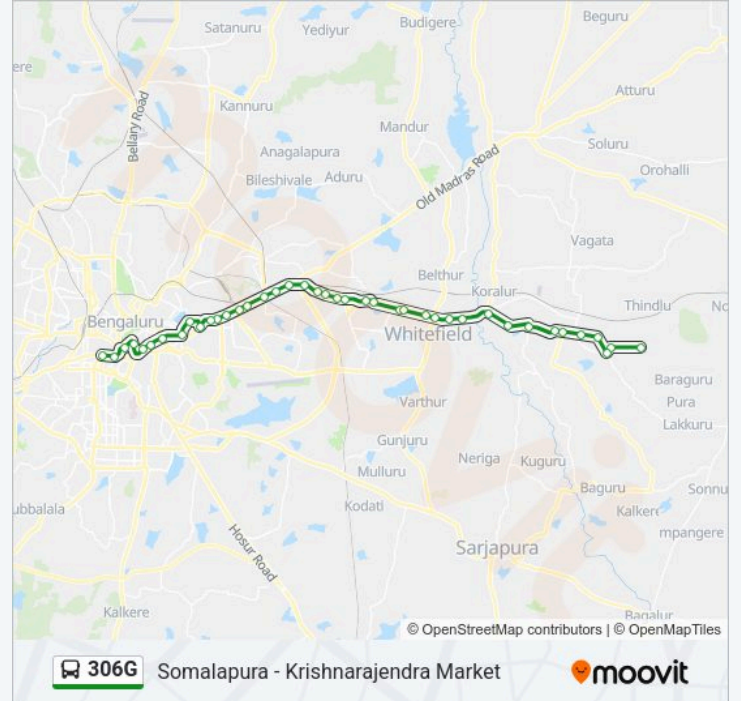

Channasandra

Thirumalashettyhalli Cross

Old Samethanahalli

Bhodhana Hosahalli

Dodda Dunnasandra

Dodda Dunnasandra Cross

Hosahalli Cross Devanagondi

Devanagondi

Medahalli Cross

Medahalli Colony

Somalapura

306G bus time schedules and route maps are available in an offline PDF at moovitapp.com. Use the Moovit App to see live bus times, train schedule or subway schedule, and step-by-step directions for all public transit in Bengaluru.