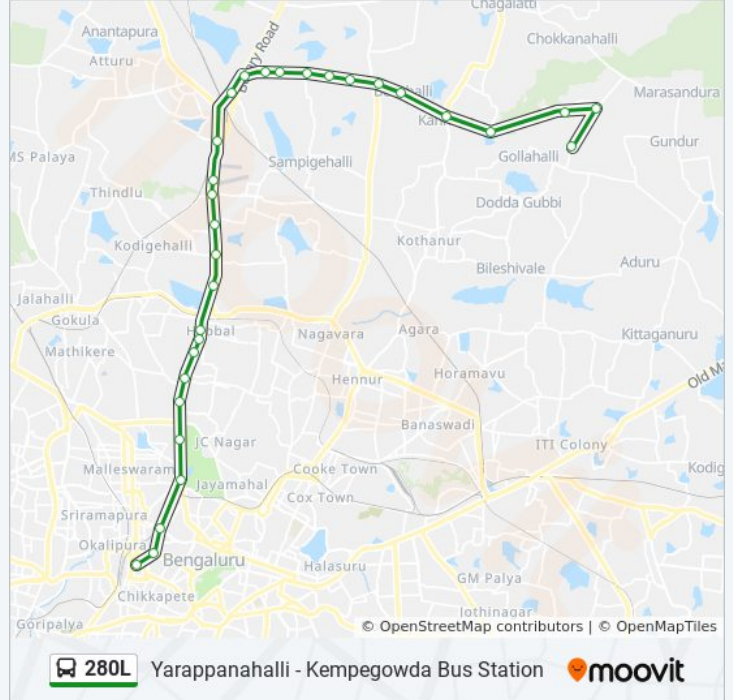

280L

Yarappanahalli - Kempegowda Bus Station

Get The App

The 280L bus line (Yarappanahalli - Kempegowda Bus Station) has 2 routes. For regular weekdays, their operation hours are:

(1) Kempegowda Bus Station: 04:45 - 18:30(2) Yarappanahalli: 06:05 - 20:20

280L bus Time Schedule

Kempegowda Bus Station Route Timetable:

Sunday	04:45 - 18:30
Monday	04:45 - 18:30
Tuesday	04:45 - 18:30
Wednesday	04:45 - 18:30
Thursday	04:45 - 18:30
Friday	04:45 - 18:30
Saturday	04:45 - 18:30

280L bus Info

Direction: Yarappanahalli

Stops: 29

Trip Duration: 51 min

Line Summary:

Sapthagiri Layout

Kogilu

Srinivasapura

Ittige Factory

Bellahalli Cross (Towards Kannur)

Bella Halli

Kannuru

Oasis School

Yarappana Bande

D Group Layout

Yarappanahalli