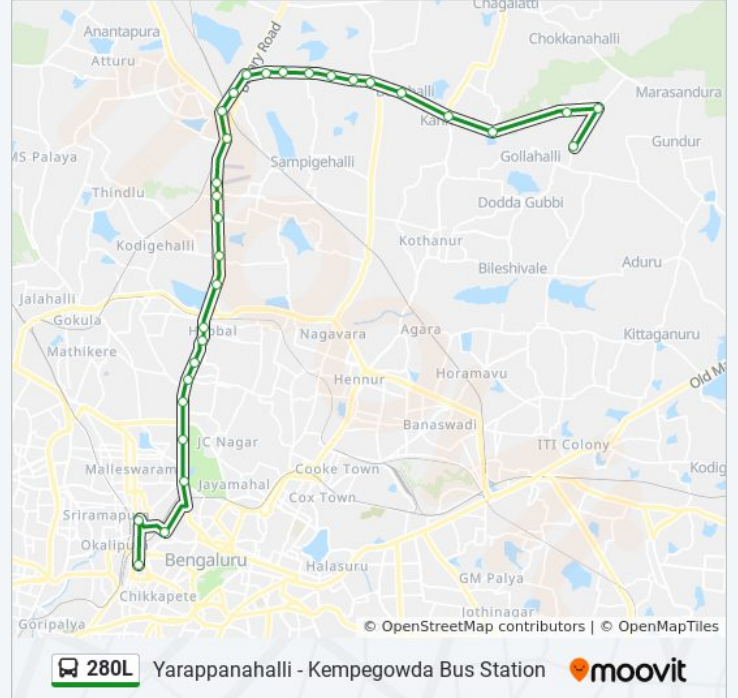

280L bus Info

Direction: Kempegowda Bus Station

Stops: 30

Trip Duration: 65 min

Line Summary:

Hebbala

Canara Bank Hebbala

C.B.I.

Mekhri Circle

Palace Ground

R.M.Guttahalli

Shivananda Stores Circle

Central (Towards K.B.S.Majestic)

Kempegowda Bus Station

Direction: Yarappanahalli

29 stops

[VIEW LINE SCHEDULE](#)

Kempegowda Bus Station

Anand Rao Circle

Shivananda Stores Circle

R.M.Guttahalli

Palace Ground

Mekhri Circle

C.B.I.