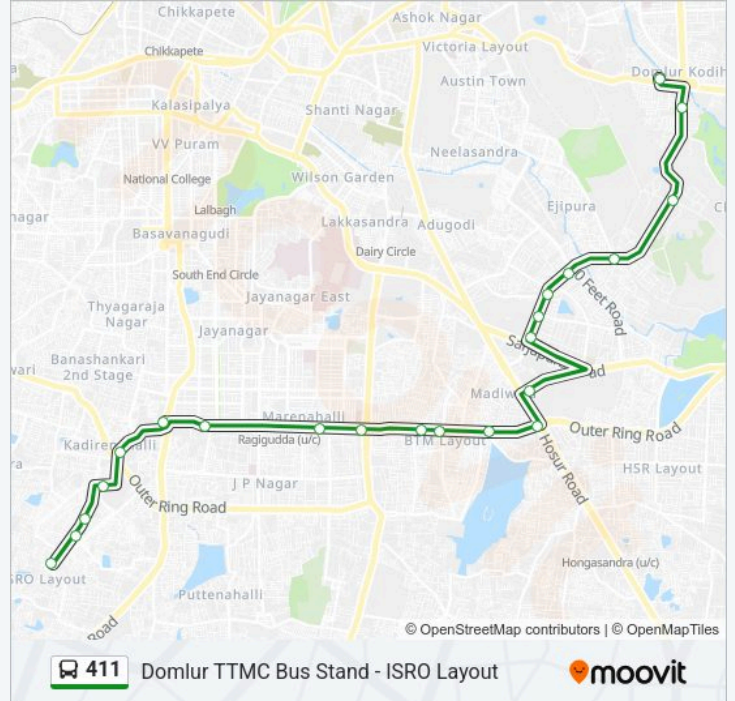

Direction: Isro Layout

22 stops

[VIEW LINE SCHEDULE](#)

Dr.B.R.Ambedkar Bus Terminal (Domlur)
Domlur Flyover
Military Bridge
Ejipura Signal (Srinivagilu)
Sony World 80 Feet Road Koramangala
Canara Bank Koramangala
B.D.A.Complex Koramangala
Koramangala Water Tank
Madiwala
Central Silk Board
Kuvempunagara (B.T.M.Layout)
16th Main B.T.M.Layout
B.T.M.Layout Water Tank
Jayadeva Hospital
Ragigudda Temple
Sangam Circle
Banashankari Bus Station
Kadirenahalli Cross
Dayananda Sagar College
Kumaraswamy Layout Police Station
Kumaraswamy Layout

411 bus Time Schedule

Isro Layout Route Timetable:

Monday	08:20-18:10
Tuesday	08:20-18:10
Wednesday	08:20-18:10
Thursday	08:20-18:10
Friday	08:20-18:10
Saturday	08:20-18:10
Sunday	08:20-18:10

411 bus Info**Direction:** Isro Layout**Stops:** 22**Trip Duration:** 36 min**Line Summary:**

I.S.R.O.Layout

Direction: Domlur Ttmc Bus Stand

23 stops

[VIEW LINE SCHEDULE](#)

I.S.R.O.Layout

Kumaraswamy Layout

Dayananda Sagar College

Kadirenahalli Cross

Monday	06:55-16:15
Tuesday	06:55-16:15
Wednesday	06:55-16:15
Thursday	06:55-16:15
Friday	06:55-16:15
Saturday	06:55-16:15
Sunday	06:55-16:15

411 bus Info

Direction: Domlur Ttmc Bus Stand

Stops: 23

Trip Duration: 37 min