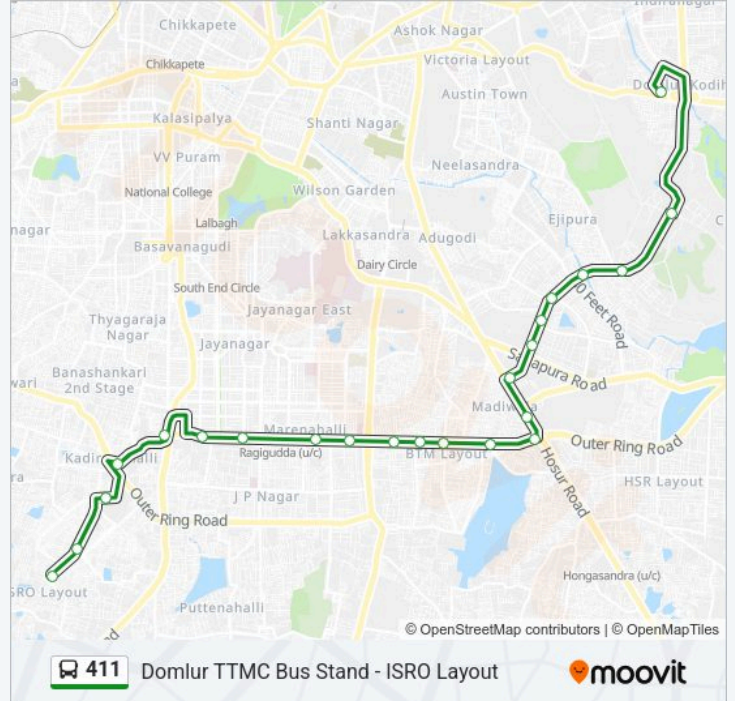

Line Summary:

Canara Bank Koramangala

Sony World 80 Feet Road Koramangala

Ejipura Signal (Srinivagilu)

Military Bridge

Dr.B.R.Ambedkar Bus Terminal (Domlur)

411 bus time schedules and route maps are available in an offline PDF at moovitapp.com. Use the Moovit App to see live bus times, train schedule or subway schedule, and step-by-step directions for all public transit in Bengaluru.

© 2025 Moovit - All Rights Reserved