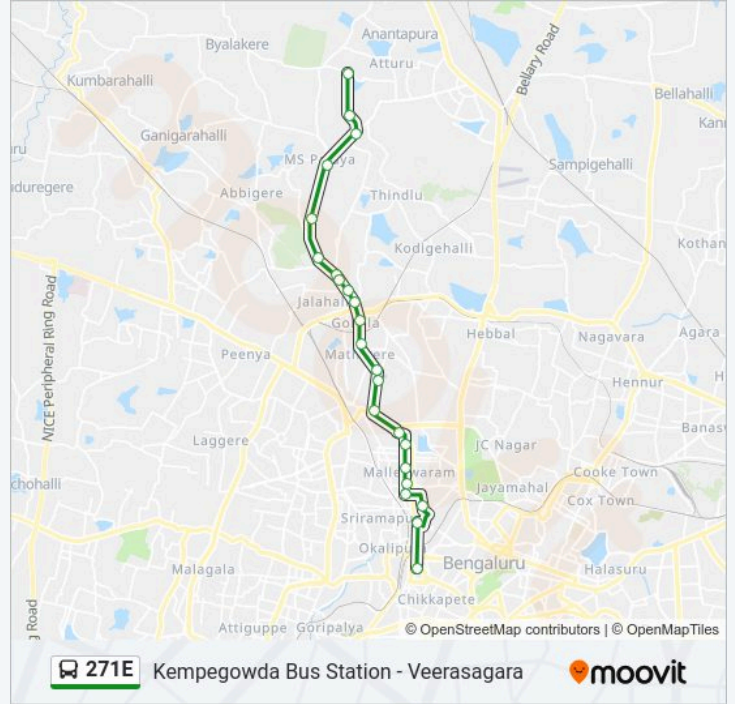

📍 271E Line

Kempegowda Bus Station - Veerasagara

Get The App

The 271E bus line (Kempegowda Bus Station - Veerasagara) has 2 routes. For regular weekdays, their operation hours are:

(1) Veerasagara: 06:15-21:35(2) Kempegowda Bus Station: 05:20-20:05

Direction: Veerasagara

Stops: 22

Trip Duration: 36 min

Line Summary:

Veerasagara

Direction: Kempegowda Bus Station

23 stops

[VIEW LINE SCHEDULE](#)

271E bus Info

Direction: Kempegowda Bus Station

Stops: 23

Trip Duration: 38 min

Line Summary:

8th Cross Malleshwaram

Malleshwaram Circle

Malleshwaram Link Road

Central (Towards K.B.S.Majestic)

Kempegowda Bus Station

271E bus time schedules and route maps are available in an offline PDF at moovitapp.com. Use the Moovit App to see live bus times, train schedule or subway schedule, and step-by-step directions for all public transit in Bengaluru.