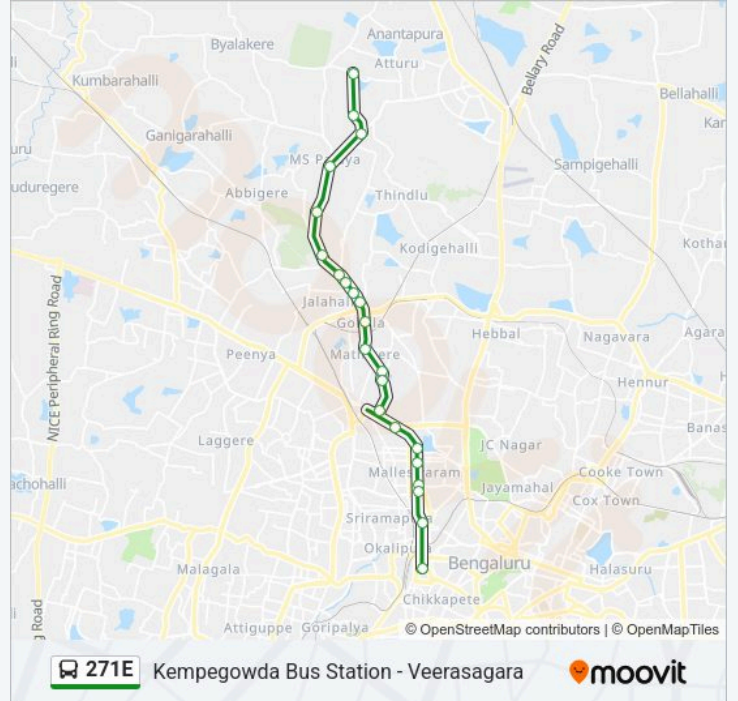

📍 271E Line

Kempegowda Bus Station - Veerasagara

Get The App

The 271E bus line (Kempegowda Bus Station - Veerasagara) has 2 routes. For regular weekdays, their operation hours are:

(1) Veerasagara: 06:15-21:35(2) Kempegowda Bus Station: 05:20-20:05

Use the Moovit App to find the closest 271E bus station near you and find out when is the next 271E bus arriving.

Direction: Veerasagara

22 stops

[VIEW LINE SCHEDULE](#)

- Kempegowda Bus Station
- Central (Towards K.B.S.Majestic)
- Malleshwaram Circle
- 8th Cross Malleshwaram
- 15th Cross Malleshwaram
- 18th Cross Malleshwaram
- Tata Institute
- Toll Gate Yeshwanthapura
- Diwanarapalya
- M.S.Ramaiah College
- Mathikere
- Gokula
- B.E.L.Circle
- S.B.I.Bank B.E.L.Circle
- B.E.L.Market
- H.M.T.Club House
- Gangamma Circle
- Jalahalli East
- M.S.Palya
- Chikkabettahalli
- Dodda Bettahalli

271E bus Time Schedule

Veerasagara Route Timetable:

Monday	06:15-21:35
Tuesday	06:15-21:35
Wednesday	06:15-21:35
Thursday	06:15-21:35
Friday	06:15-21:35
Saturday	06:15-21:35
Sunday	06:15-21:35

271E bus Info

Direction: Veerasagara

Stops: 22

Trip Duration: 36 min

Line Summary:

Veerasagara

Direction: Kempegowda Bus Station

23 stops

[VIEW LINE SCHEDULE](#)