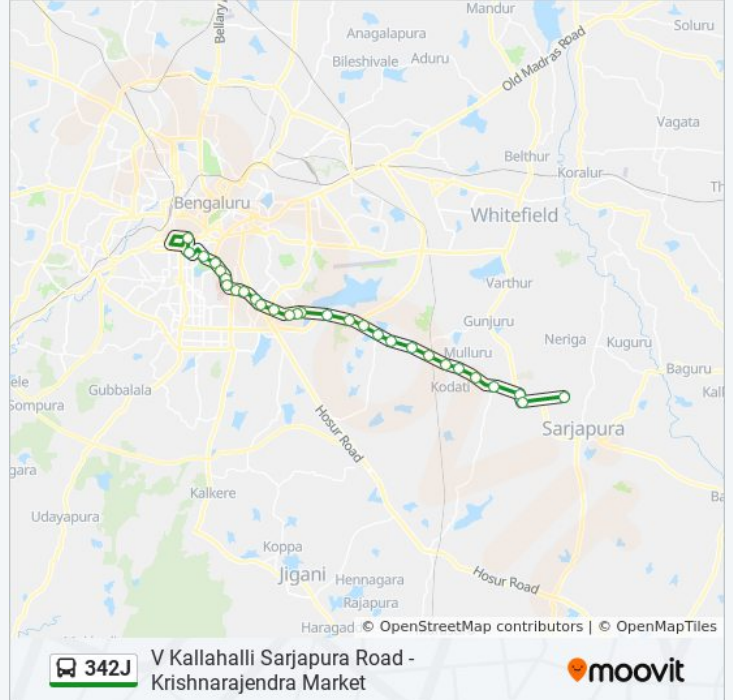

Sarjapura Wipro Campus

Kodathi Gate

Sulikunte

Muttanalluru Cross

Dommasandra Circle

Dommasandra

V Kallahalli Sarjapura Road

342J bus time schedules and route maps are available in an offline PDF at moovitapp.com. Use the Moovit App to see live bus times, train schedule or subway schedule, and step-by-step directions for all public transit in Bengaluru.