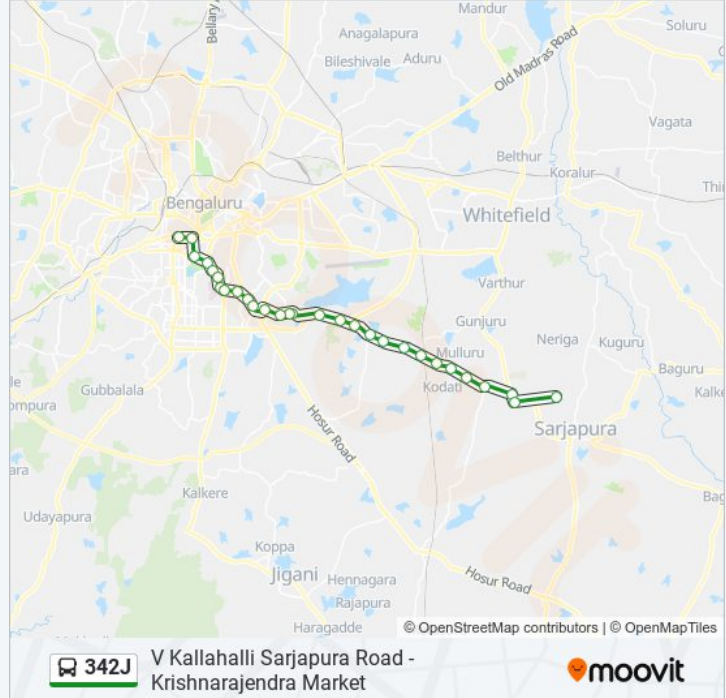

342J bus Info

Direction: Krishnarajendra Market

Stops: 29

Trip Duration: 59 min

Line Summary:

Bengaluru Dairy Circle

Nimhans Hospital

Lakkasandra

Wilson Garden 7th Cross

Hop Coms / Lalbagh

Lalbagh Main Gate

Town Hall

Krishnarajendra Market

Direction: V Kallahalli Sarjapura Road

28 stops

[VIEW LINE SCHEDULE](#)