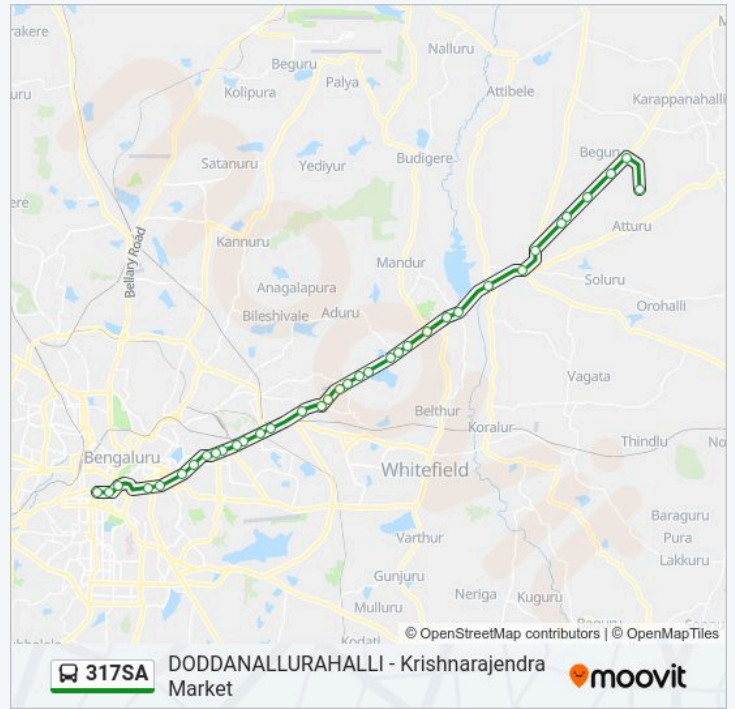

Trip Duration: 74 min
Line Summary:

- Huskur Kodi
- Katamnalluru Gate
- Budigere Cross
- Cheemasandra Gate
- Avalahalli
- Veeranahalli
- Medahalli
- S.J.E.S.College
- Bhattarahalli
- Subashanagara
- Police Quarters K.R.Puram
- K.R.Puram Market
- I.T.I.Colony Gate
- Tin Factory
- Benniganahalli
- Baiyappanahalli Metro Station
- N.G.E.F.
- Swamy Vivekananda Metro Station / Isolation Hospital
- Binnamangala (Indiranagara R.T.O.Office)
- Depot 6 Indiranagara
- Halasuru
- Lido
- Life Style
- Richmond Circle
- Corporation
- Town Hall
- K.R.Market

317SA bus time schedules and route maps are available in an offline PDF at moovitapp.com. Use the Moovit App to see live bus times, train schedule or subway schedule, and step-by-step directions for all public transit in Bengaluru.