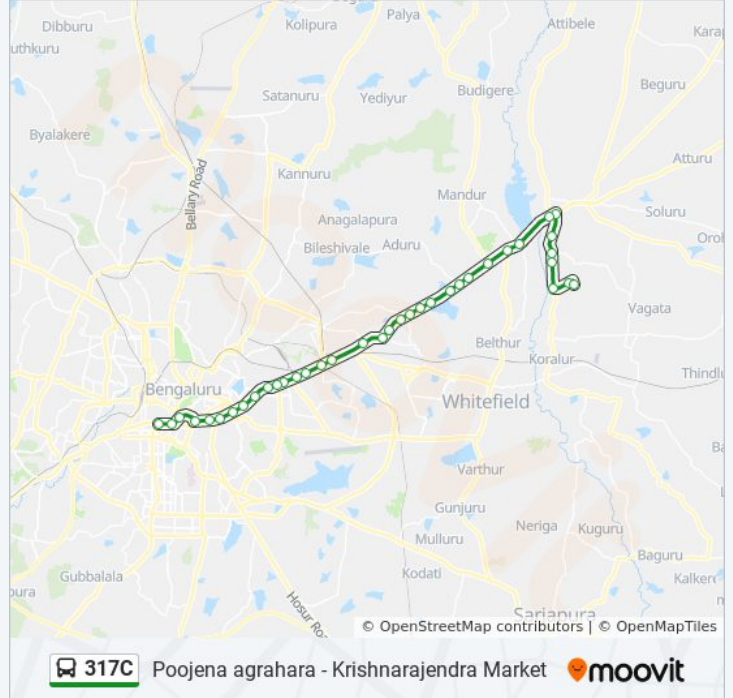

Richmond Circle

Richmond Circle

Corporation

Town Hall

K.R.Market

Direction: Poojena Agrahara

36 stops

[VIEW LINE SCHEDULE](#)