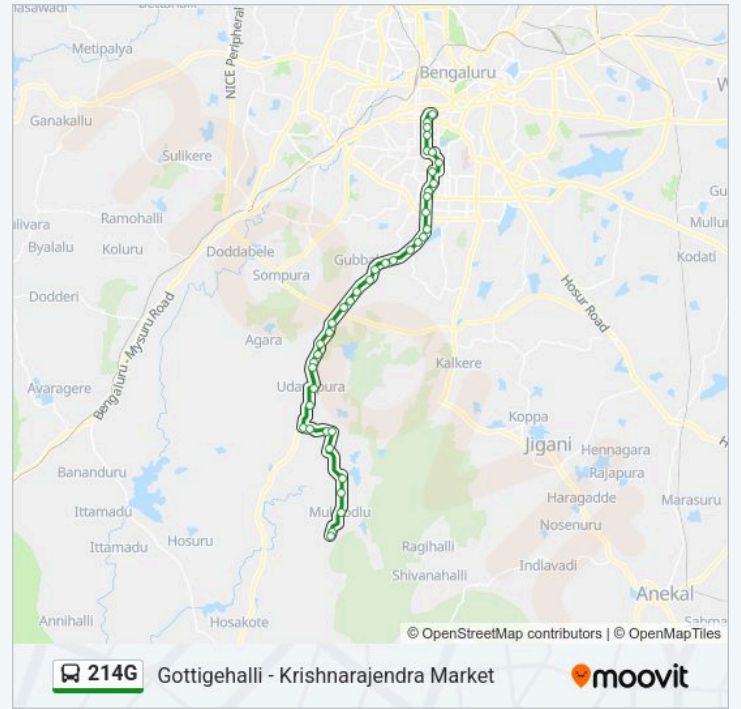

Vasudevapura

Gulakamale

Tharalu

Tattaguppe

Gudipalya

Mukkodlu

Girigowdana Doddy

Shri Rama Temple