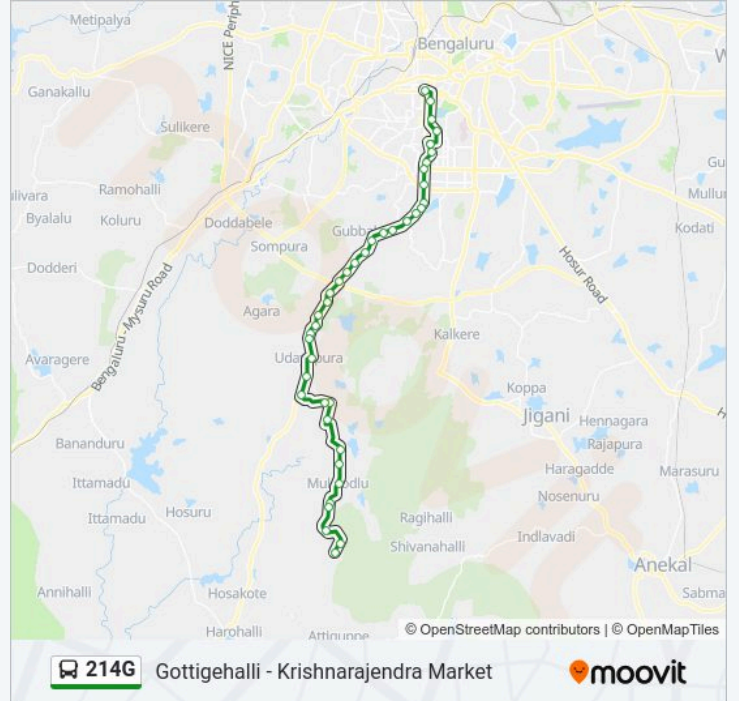

Banashankari Bus Station

Banashankari Hunasemara

Deepak Nursing Home

Yediyur

South End Circle

M.N.Krishnarao Park

Sajjan Rao Circle

Makkala Koota / Mahila Seva Samaja

### Direction: Gottigehalli

41 stops

[VIEW LINE SCHEDULE](#)

K.R.Market (Kalasipalya)

Makkala Koota

Mahila Seva Samaja

National College

Basavanagudi Police Station