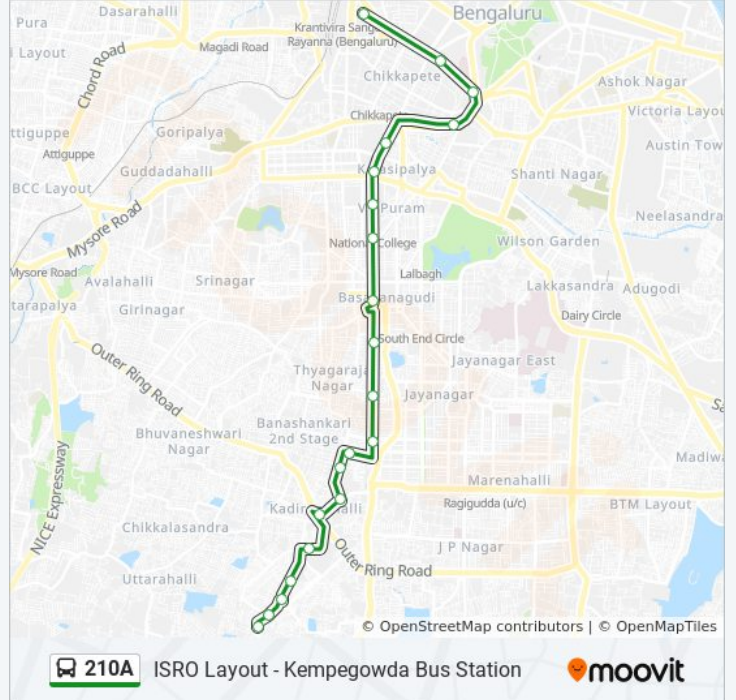

 **210A**

ISRO Layout - Kempegowda Bus Station

Get The App

The 210A bus line (ISRO Layout - Kempegowda Bus Station) has 2 routes. For regular weekdays, their operation hours are:

(1) Isro Layout: 05:00 - 22:40(2) Kempegowda Bus Station: 05:40 - 23:25

Use the Moovit App to find the closest 210A bus station near you and find out when is the next 210A bus arriving.

Direction: Isro Layout

22 stops

[VIEW LINE SCHEDULE](#)

Kempegowda Bus Station
Maharani College
K.R.Circle
Corporation
Town Hall
Krishnarajendra Market
Makkala Koota
Mahila Seva Samaja
National College
Basavanagudi Police Station
Tata Silk Farm
M.M.Industries
Mono Type
Mono Type
Cauvery Nagara
Yarabnagara
Kadirehalli Cross
Dayananda Sagar College
Kumaraswamy Layout Police Station
Kumaraswamy Layout
West Cross Kumaraswamy Layout

210A bus Info

Direction: Isro Layout

Stops: 22

Trip Duration: 29 min

Line Summary:

I.S.R.O.Layout

Direction: Kempegowda Bus Station

20 stops

210A bus Info

Direction: Kempegowda Bus Station

Stops: 20

Trip Duration: 26 min

Line Summary:

Mysore Bank

Kempegowda Bus Station

210A bus time schedules and route maps are available in an offline PDF at moovitapp.com. Use the [Moovit App](#) to see live bus times, train schedule or subway schedule, and step-by-step directions for all public transit in Bengaluru.