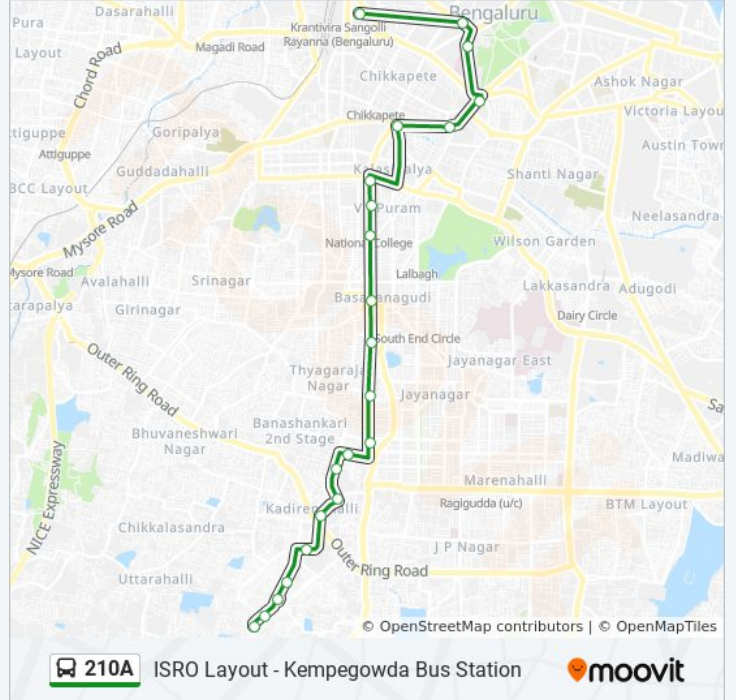

 **210A**

ISRO Layout - Kempegowda Bus Station

Get The App

The 210A bus line (ISRO Layout - Kempegowda Bus Station) has 2 routes. For regular weekdays, their operation hours are:

(1) Isro Layout: 05:00 - 22:40(2) Kempegowda Bus Station: 05:40 - 23:25

Use the Moovit App to find the closest 210A bus station near you and find out when is the next 210A bus arriving.

Direction: Isro Layout

22 stops

[VIEW LINE SCHEDULE](#)

Kempegowda Bus Station
Maharani College
K.R.Circle
Corporation
Town Hall
Krishnarajendra Market
Makkala Koota
Mahila Seva Samaja
National College
Basavanagudi Police Station
Tata Silk Farm
M.M.Industries
Mono Type
Mono Type
Cauvery Nagara
Yarabnagara
Kadirehalli Cross
Dayananda Sagar College
Kumaraswamy Layout Police Station
Kumaraswamy Layout
West Cross Kumaraswamy Layout

210A bus Info

Direction: Isro Layout

Stops: 22

Trip Duration: 29 min

Line Summary:

I.S.R.O.Layout

Direction: Kempegowda Bus Station

20 stops

[VIEW LINE SCHEDULE](#)

I.S.R.O.Layout

West Cross Kumaraswamy Layout

Kumaraswamy Layout

Kumaraswamy Layout Police Station

Dayananda Sagar College

Kadirenahalli Cross

Yarabnagara