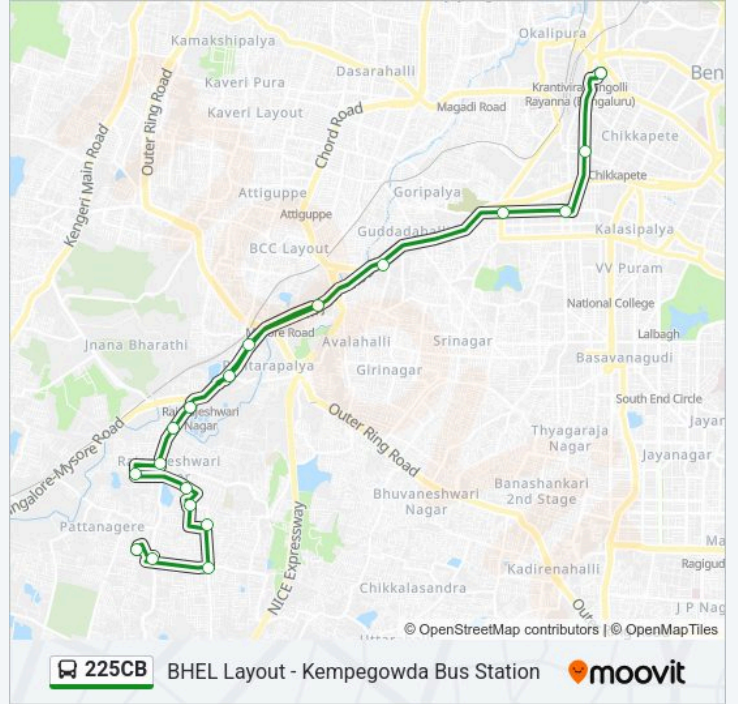

Use the Moovit App to find the closest 225CB bus station near you and find out when is the next 225CB bus arriving.

Direction: Bhel Layout

18 stops

[VIEW LINE SCHEDULE](#)

- Kempegowda Bus Station
- Super Talkies (Cottonpet Hospital)
- Rayan Circle
- Sirsi Circle
- Mysore Road Bus Station
- B.H.E.L.
- Nayandahalli
- B.W.S.S.B.Quarters Nayandahalli
- Rajarajeshwarinagara Gate
- Petrol Bunk Rajarajeshwari Nagara
- Rajarajeshwari School
- Rajarajeshwari Temple
- Nimishamba Temple
- Ideal Homes
- B.E.M.L.Complex
- Double Road B.E.M.L.Layout
- Double Road
- L.G.Godown

225CB bus Time Schedule

Bhel Layout Route Timetable:

Monday	05:35-21:15
Tuesday	05:35-21:15
Wednesday	05:35-21:15
Thursday	05:35-21:15
Friday	05:35-21:15
Saturday	05:35-21:15
Sunday	05:35-21:15

225CB bus Info

Direction: Bhel Layout

Stops: 18

Trip Duration: 30 min

Line Summary:

Direction: Kempegowda Bus Station

22 stops

[VIEW LINE SCHEDULE](#)

- L.G.Godown
- Beml Layout Cross
- Double Road B.E.M.L.Layout
- B.E.M.L.Complex
- Ideal Homes
- Nimishamba Temple
- Rajarajeshwari Temple
- Rajarajeshwari School
- Petrol Bunk Rajarajeshwari Nagara
- Rajarajeshwari Nagara Gate
- B.W.S.S.B.Quarters Nayandahalli
- Nayandahalli
- B.H.E.L.
- Bapujinagara
- New Guddadahalli
- Sirsi Circle
- Rayan Circle
- K.R.Market (Kalasipalya)

225CB bus Time Schedule

Kempegowda Bus Station Route Timetable:

Monday	05:50-21:30
Tuesday	05:50-21:30
Wednesday	05:50-21:30
Thursday	05:50-21:30
Friday	05:50-21:30
Saturday	05:50-21:30
Sunday	05:50-21:30