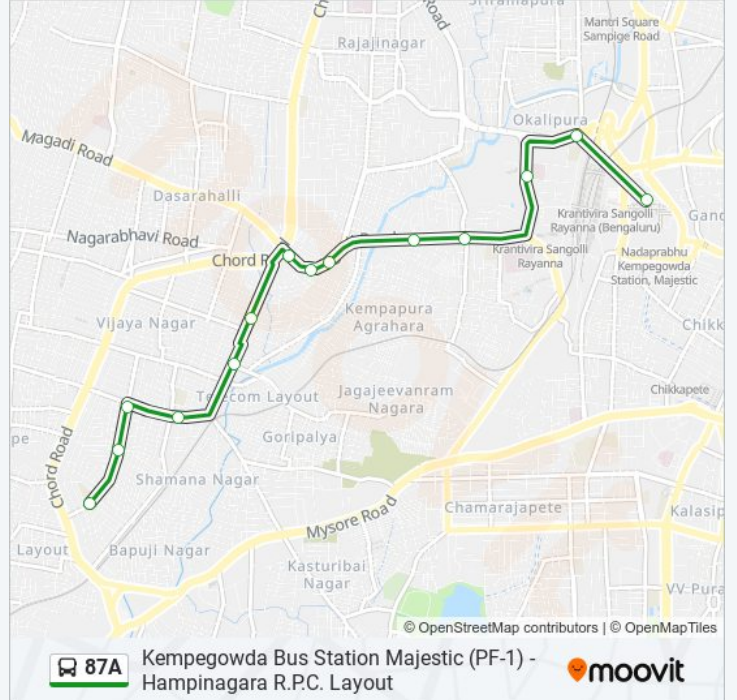

Direction: Hampinagara R.P.C. Layout

14 stops

[VIEW LINE SCHEDULE](#)

- Kempegowda Bus Station
- Okalipura
- Minerva Mill
- 5th Cross Magadi Road
- 10th Cross Magadi Road
- Prasanna Theatre
- Tollgate Magadi Main Road
- Magadi Road Toll Gate
- Pipeline Park
- Pipeline Binni Layout
- Veeranjaneya Swami
- Hampinagara Post Office
- Hampinagara 7th Main
- Hampinagara R.P.C.Layout

87A bus Time Schedule

Hampinagara R.P.C. Layout Route Timetable:

Sunday	06:20 - 21:05
Monday	06:20 - 21:05
Tuesday	06:20 - 21:05
Wednesday	06:20 - 21:05
Thursday	06:20 - 21:05
Friday	06:20 - 21:05
Saturday	06:20 - 21:05

87A bus Info

Direction: Hampinagara R.P.C. Layout

Stops: 14

Trip Duration: 15 min

Line Summary:

Direction: Kempegowda Bus Station Majestic (Pf-1)

13 stops

[VIEW LINE SCHEDULE](#)

10th Cross Magadi Road

5th Cross Magadi Road

Minerva Mill

Okalipura

Kempegowda Bus Station

87A bus Time Schedule

Kempegowda Bus Station Majestic (Pf-1) Route

Timetable: