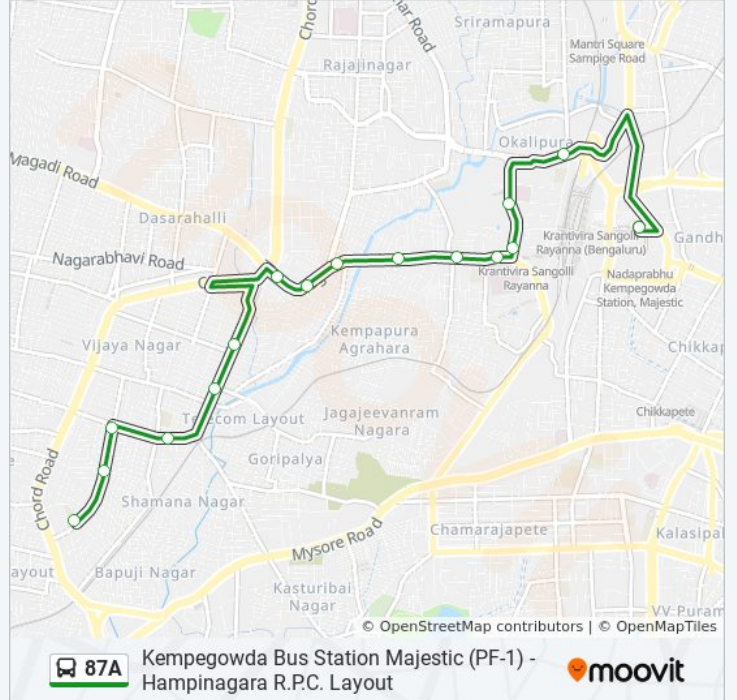

87A bus Info

Direction: Hampinagara R.P.C. Layout

Stops: 14

Trip Duration: 15 min

Line Summary:

Direction: Kempegowda Bus Station Majestic (Pf-1)

13 stops

[VIEW LINE SCHEDULE](#)

10th Cross Magadi Road

5th Cross Magadi Road

Minerva Mill

Okalipura

Kempegowda Bus Station

87A bus Time Schedule

Kempegowda Bus Station Majestic (Pf-1) Route

Timetable:

Sunday	05:50 - 20:20
Monday	05:50 - 20:20
Tuesday	05:50 - 20:20
Wednesday	05:50 - 20:20
Thursday	05:50 - 20:20
Friday	05:50 - 20:20
Saturday	05:50 - 20:20

87A bus Info

Direction: Kempegowda Bus Station Majestic (Pf-1)

Stops: 13

Trip Duration: 16 min

Line Summary:

87A bus time schedules and route maps are available in an offline PDF at moovitapp.com. Use the Moovit App to see live bus times, train schedule or subway schedule, and step-by-step directions for all public transit in Bengaluru.