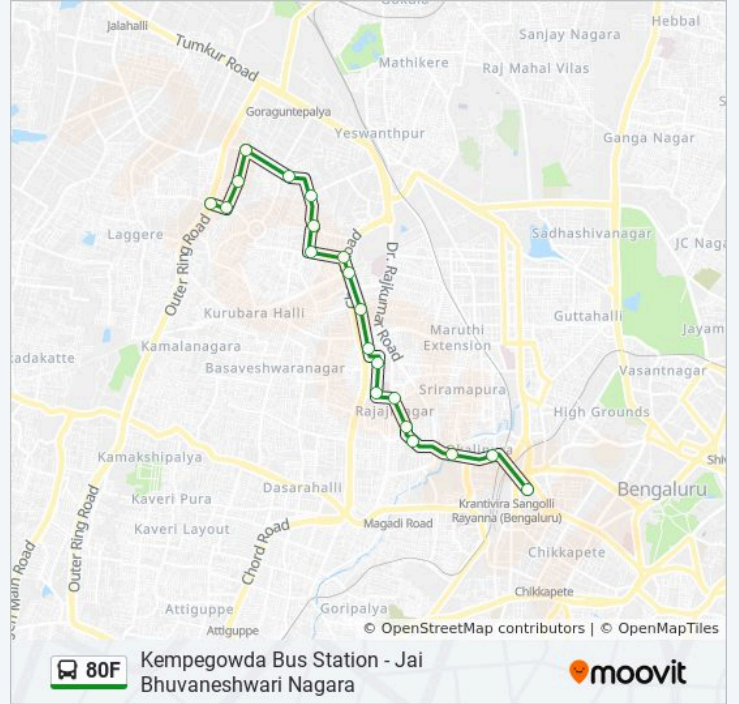

The 80F bus line (Kempegowda Bus Station - Jai Bhuvaneshwari Nagara) has 2 routes. For regular weekdays, their operation hours are:

(1) Jai Bhuvaneshwari Nagara: 07:05 - 20:50(2) Kempegowda Bus Station: 06:35 - 20:05

**80F bus Info**

**Direction:** Jai Bhuvaneshwari Nagara

**Stops:** 20

**Trip Duration:** 27 min

**Line Summary:**

### 80F bus Time Schedule

Kempegowda Bus Station Route Timetable:

Sunday	06:35 - 20:05
Monday	06:35 - 20:05
Tuesday	06:35 - 20:05
Wednesday	06:35 - 20:05
Thursday	06:35 - 20:05
Friday	06:35 - 20:05
Saturday	06:35 - 20:05

### 80F bus Info

**Direction:** Kempegowda Bus Station

**Stops:** 20

**Trip Duration:** 26 min

**Line Summary:**

Okalipura

Kempegowda Bus Station

80F bus time schedules and route maps are available in an offline PDF at [moovitapp.com](https://moovitapp.com). Use the Moovit App to see live bus times, train schedule or subway schedule, and step-by-step directions for all public transit in Bengaluru.