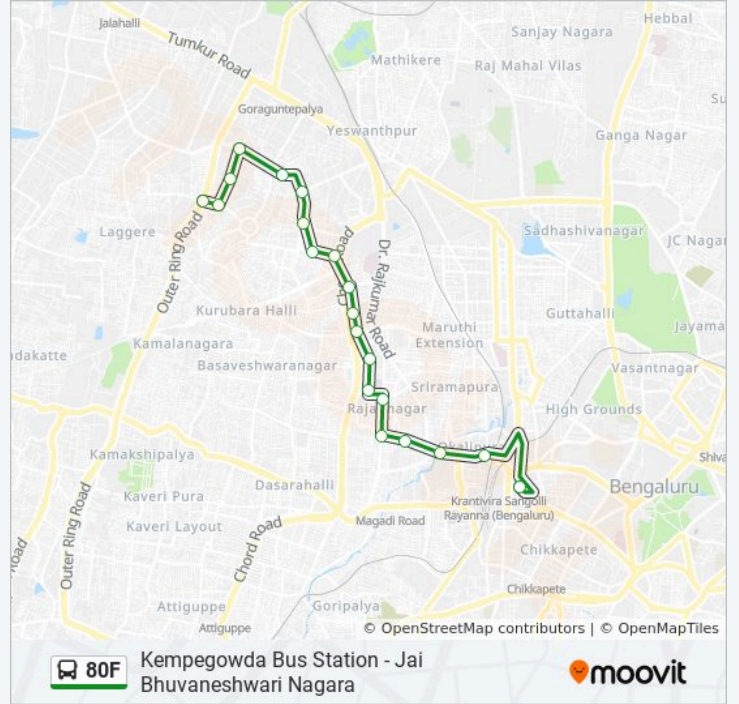

The 80F bus line (Kempegowda Bus Station - Jai Bhuvaneshwari Nagara) has 2 routes. For regular weekdays, their operation hours are:

(1) Jai Bhuvaneshwari Nagara: 07:05 - 20:50(2) Kempegowda Bus Station: 06:35 - 20:05

Use the Moovit App to find the closest 80F bus station near you and find out when is the next 80F bus arriving.

**Direction: Jai Bhuvaneshwari Nagara**

20 stops

[VIEW LINE SCHEDULE](#)

- Kempegowda Bus Station
- Okalipura
- Sujatha Talkies
- Rajajinagara Entrance
- Bashyam Circle
- Rajajinagara Old Police Station
- E.S.I.Hospital Rajajinagara
- Basaveshwara College
- Navarang Theatre
- Canara Bank Rajajinagara 1st Block
- Rajaji Nagar 1st Block
- Mahalakshmi Layout Entrance
- Srinivasa Temple
- Mahalakshmi Layout
- Shankara Nagara
- Krishnananda Nagara
- Kanteerava Nagara
- Ramakrishna Nagara
- S.S.V.B.Bakery Kanteerava Studio
- Nandhini Layout

**80F bus Time Schedule**

Jai Bhuvaneshwari Nagara Route Timetable:

Sunday	07:05 - 20:50
Monday	07:05 - 20:50
Tuesday	07:05 - 20:50
Wednesday	07:05 - 20:50
Thursday	07:05 - 20:50
Friday	07:05 - 20:50
Saturday	07:05 - 20:50

**80F bus Info**

**Direction:** Jai Bhuvaneshwari Nagara

**Stops:** 20

**Trip Duration:** 27 min

**Line Summary:**