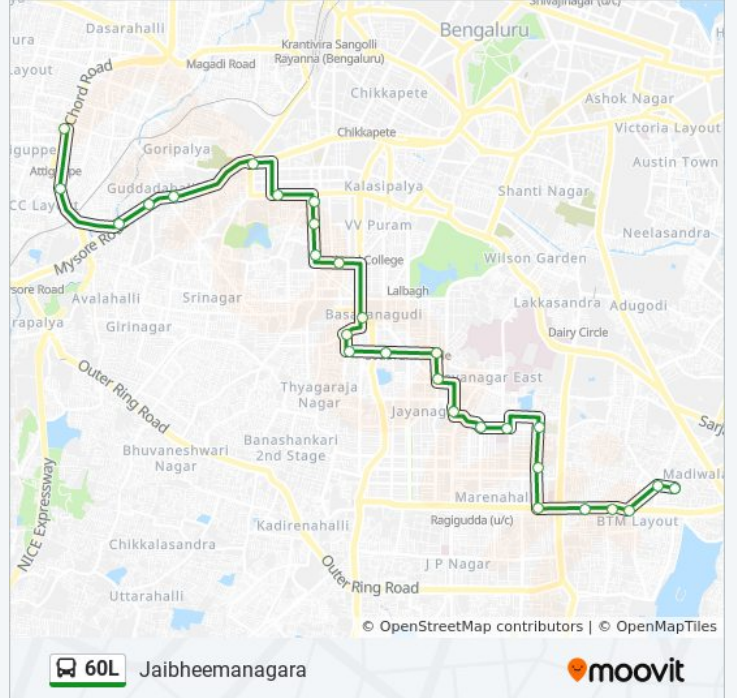

Direction: Jaibheemanagara

25 stops

[VIEW LINE SCHEDULE](#)

- Vijayanagara Bus Station
- Attiguppe
- Bapujinagara
- New Guddadahalli
- Chamarajpet Rama Mandir
- Chamarajapete
- Bangalore High School
- Ramakrishna Ashrama
- North Road
- Basavanagudi Police Station
- Netakallappa Circle
- Nagasandra Circle
- Surana College
- Jayanagara 3rd Block
- Jayanagara 4th Block
- Jayanagara Church
- Sanjay Gandhi Hospital
- Carmel Convent
- Jayanagara Pump House
- Jayanagar East
- M.I.C.O.Layout
- B.T.M.Layout Water Tank

60L bus Info

Direction: Jaibheemanagara

Stops: 25

Trip Duration: 34 min

Line Summary:

16th Main B.T.M.Layout

Gangothri Circle

Jai Bheemanagar

Direction: Vijayanagara Ttmc

30 stops

[VIEW LINE SCHEDULE](#)

Jai Bheemanagar

Gangothri Circle

16th Main B.T.M.Layout

B.T.M.Layout Water Tank

M.I.C.O.Layout