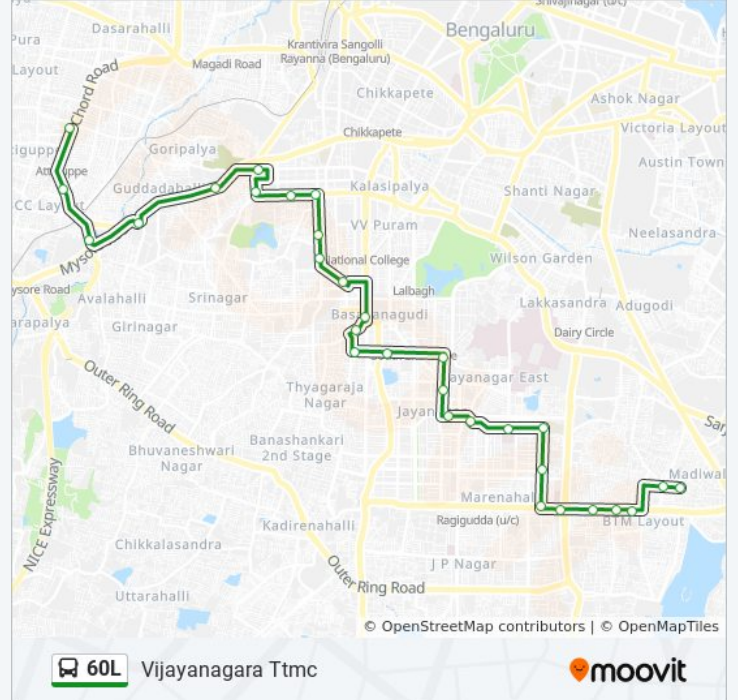

Gandhi Bazaar

Ramakrishna Ashrama

Bangalore High School

Chamarajapet

Chamarajpet Rama Mandir

T.R.Mill

Sirsi Circle

Mysore Road Toll Gate

Mysore Road Bus Station

Deepanjalinagara

Attiguppe

Vijayanagara Bus Station

60L bus time schedules and route maps are available in an offline PDF at moovitapp.com. Use the Moovit App to see live bus times, train schedule or subway schedule, and step-by-step directions for all public transit in Bengaluru.

© 2024 Moovit - All Rights Reserved