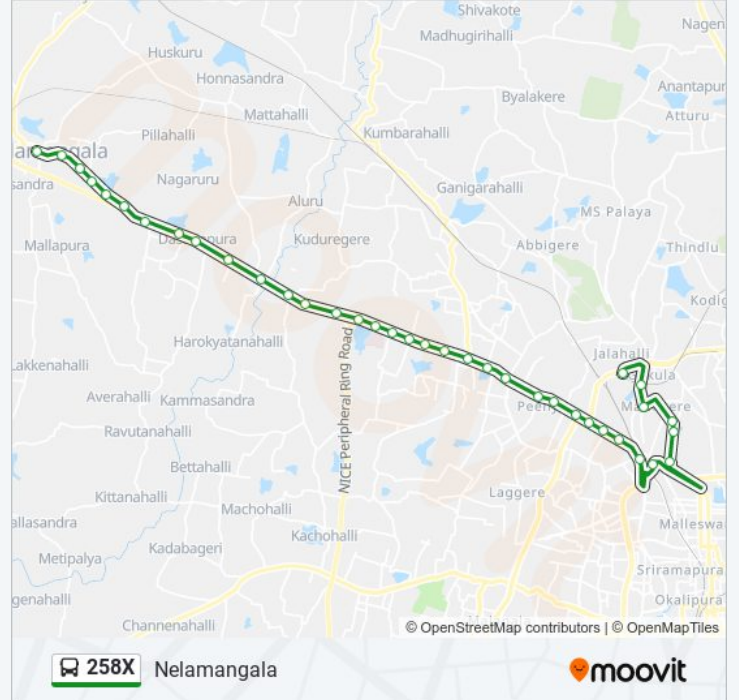

Binnamangala

Nursery Nelamangala

Weavers Colony Nelamangala

T.B Nelamangala

Nelamangala Bus Stand

258X bus time schedules and route maps are available in an offline PDF at [moovitapp.com](https://moovitapp.com). Use the Moovit App to see live bus times, train schedule or subway schedule, and step-by-step directions for all public transit in Bengaluru.