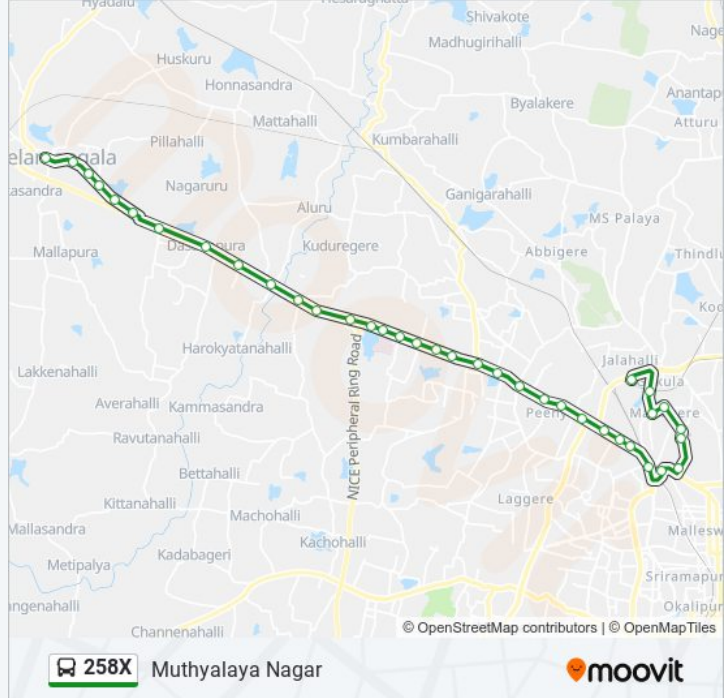

Peenya

S.R.S.Peenya

C.M.T.I.

Goraguntepalya

M.E.I.Factory

R.M.C.Yard (Yashwanthapura New Railway Station)

Govardhan Talkies

Yeshwanthapura Bus Station

Toll Gate Yeshwanthapura

Diwanarapalya

M.S.Ramaiah College

Mathikere

Chowdeswarinagara J.P.Park Bus Stand

Muthyalaya Nagar Cross

Muthyalaya Nagar

Direction: Nelamangala

37 stops

[VIEW LINE SCHEDULE](#)

Muthyalaya Nagar

Muthyalaya Nagar Cross

Chowdeswarinagara J.P.Park Bus Stand

M.S.Ramaiah College

Diwanarapalya

Toll Gate Yeshwanthapura

Yeshwanthapura Bus Station

Govardhan Talkies

R.M.C.Yard (Yashwanthapura New Railway Station)

M.E.I.Factory

Goraguntepalya

C.M.T.I.

S.R.S.Peenya

258X bus Time Schedule

Nelamangala Route Timetable:

Sunday	07:40 - 21:00
Monday	07:40 - 21:00
Tuesday	07:40 - 21:00
Wednesday	07:40 - 21:00
Thursday	07:40 - 21:00
Friday	07:40 - 21:00
Saturday	07:40 - 21:00

258X bus Info

Direction: Nelamangala

Stops: 37

Trip Duration: 62 min

Line Summary: