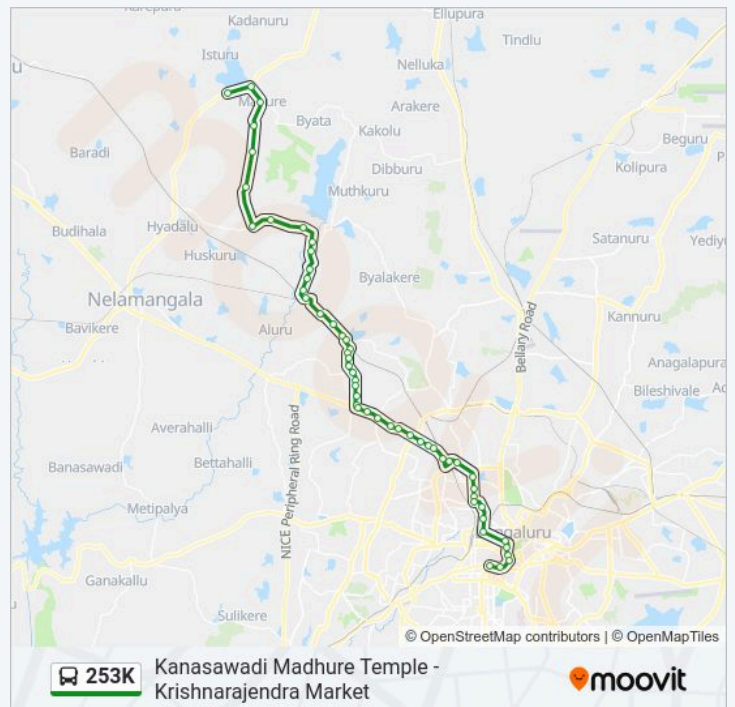

Wednesday	12:00-17:50
Thursday	12:00-17:50
Friday	12:00-17:50
Saturday	12:00-17:50
Sunday	12:00-17:50

253K bus Info

Direction: Krishnarajendra Market

Stops: 53

Trip Duration: 89 min

Line Summary:

C.M.T.I.

Goraguntepalya