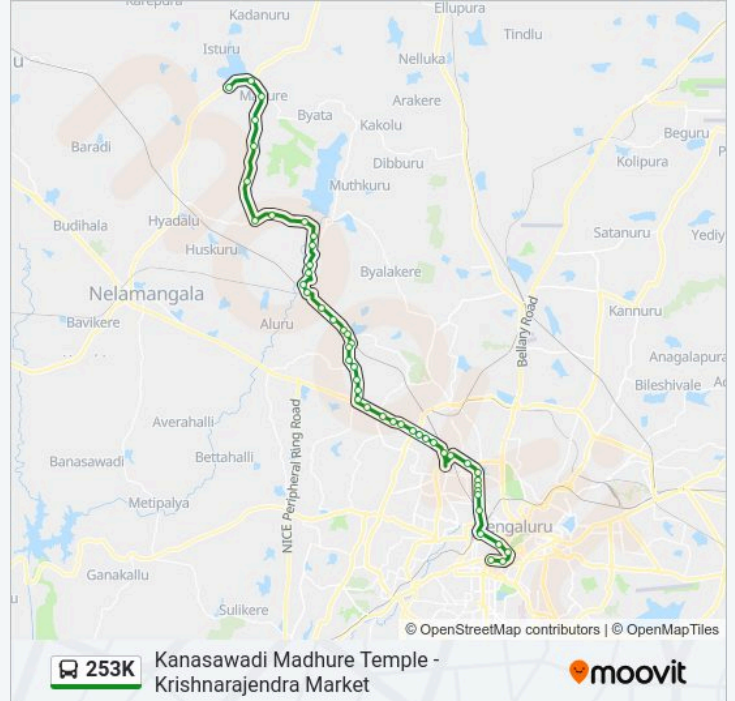

The 253K bus line (Kanasawadi Madhure Temple - Krishnarajendra Market) has 2 routes. For regular weekdays, their operation hours are:

(1) Kanasawadi Madhure Temple: 09:40-15:20(2) Krishnarajendra Market: 12:00-17:50

253K bus Time Schedule

Kanasawadi Madhure Temple Route Timetable:

Monday	09:40-15:20
Tuesday	09:40-15:20
Wednesday	09:40-15:20
Thursday	09:40-15:20
Friday	09:40-15:20
Saturday	09:40-15:20
Sunday	09:40-15:20

Thore Nagasandra Cross

Hurali Chikkanahalli

Thirumalapura

Hesaraghatta T.B.Cross

Hesaraghatta Bus Stand

Guddadahalli

Thotagere Basavanna Devastana

Chikka Kukkanahalli

Bandaiahana Palya

Kodihalli Hesarugatta

Madhure Village

Kodipalya

Chikka Madhure

Direction: Krishnarajendra Market

53 stops

[VIEW LINE SCHEDULE](#)