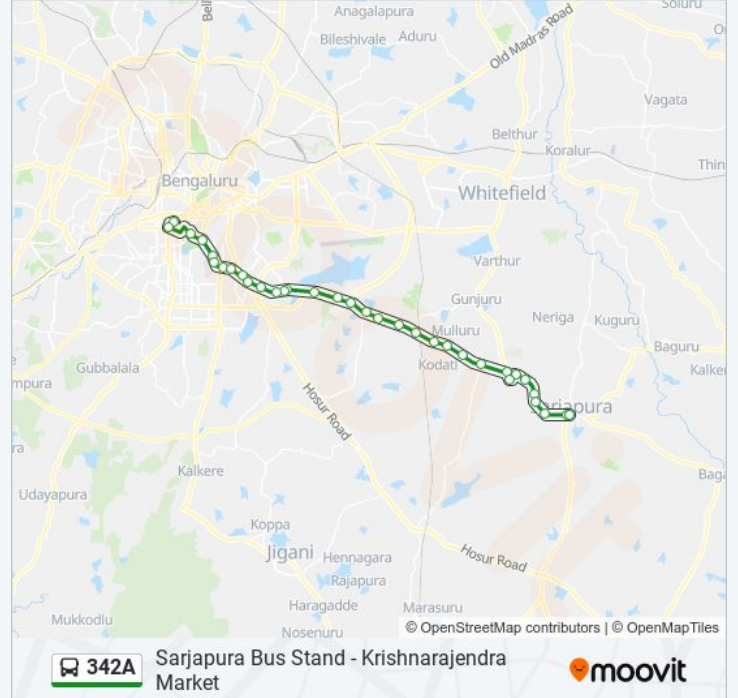

Thigalara Chowdenahalli Cross

Chambenahalli

Yamare

Crystal Apartment Sarjapura Road

Somapura Gate

Sarjapura Circle

Sarjapura

342A bus time schedules and route maps are available in an offline PDF at [moovitapp.com](https://moovitapp.com). Use the Moovit App to see live bus times, train schedule or subway schedule, and step-by-step directions for all public transit in Bengaluru.

© 2024 Moovit - All Rights Reserved