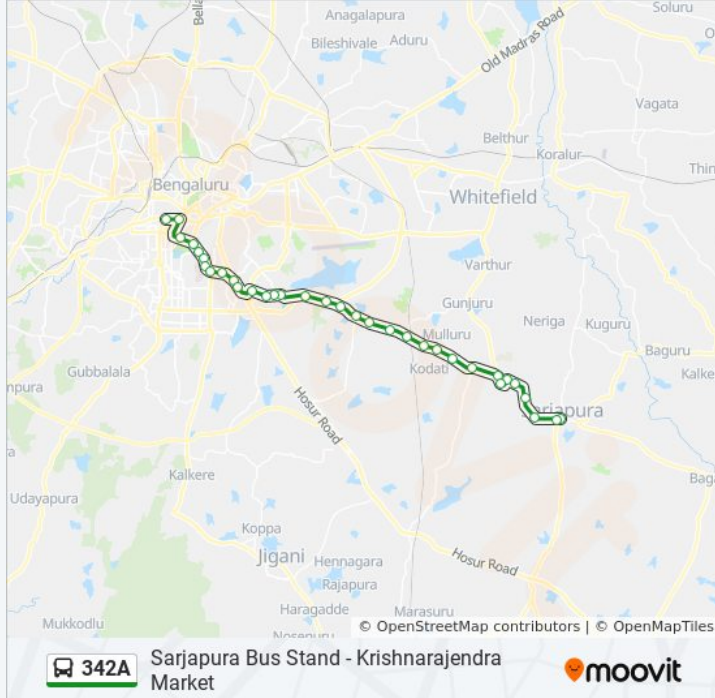

St Francis College / John Fowler

Koramangala Water Tank

St Johns Hospital

Hosur Road Junction

Muneshwara Temple

Bengaluru Dairy Circle

Nimhans Hospital

Lakkasandra

Wilson Garden 7th Cross

Hop Coms / Lalbagh

Lalbagh Main Gate

Town Hall

Krishnarajendra Market

Direction: Sarjapura Bus Stand

34 stops

[VIEW LINE SCHEDULE](#)

K.R.Market (Kalasipalya)

Makkala Koota / Mahila Seva Samaja

Lalbagh Main Gate

Hop Coms / Lalbagh

Lakkasandra

Nimhans Hospital

Bengaluru Dairy Circle

Muneshwara Temple

Hosur Road Junction

St Johns Hospital

Koramangala Water Tank

St Francis College / John Fowler

Koramangala

Koramangala 1st Block

Agara Junction (Ring Road)

Ibbaluru

342A bus Time Schedule

Sarjapura Bus Stand Route Timetable:

Sunday	06:35 - 20:35
Monday	06:35 - 20:35
Tuesday	06:35 - 20:35
Wednesday	06:35 - 20:35
Thursday	06:35 - 20:35
Friday	06:35 - 20:35
Saturday	06:35 - 20:35

342A bus Info

Direction: Sarjapura Bus Stand

Stops: 34

Trip Duration: 63 min

Line Summary: