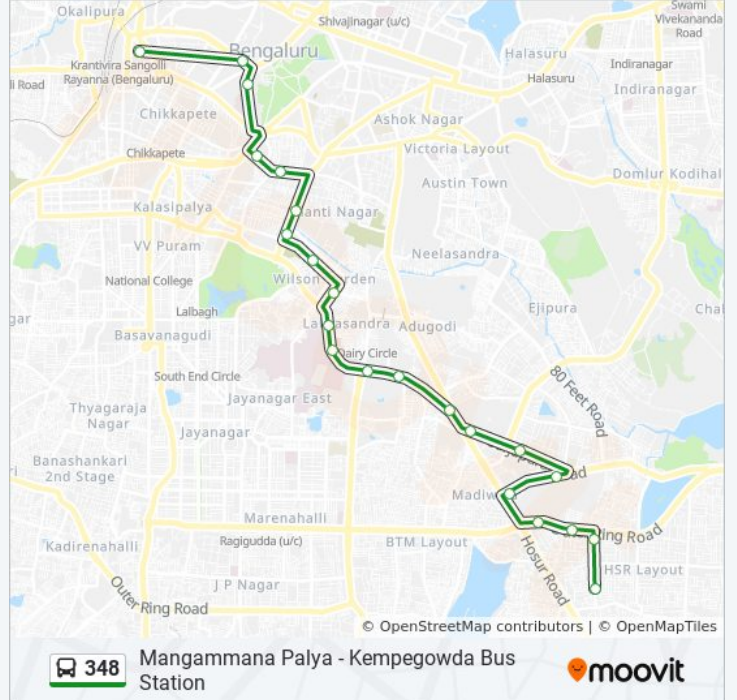

Central Silk Board

S.I.Apartment (H.S.R.Layout)

5th Main H.S.R.Layout

Salarpuria Apartment

348 bus time schedules and route maps are available in an offline PDF at moovitapp.com. Use the [Moovit App](#) to see live bus times, train schedule or subway schedule, and step-by-step directions for all public transit in Bengaluru.

[About Moovit](#) • [MaaS Solutions](#) • [Supported Countries](#) • [Mooviter Community](#)

© 2024 Moovit - All Rights Reserved

Check Live Arrival Times