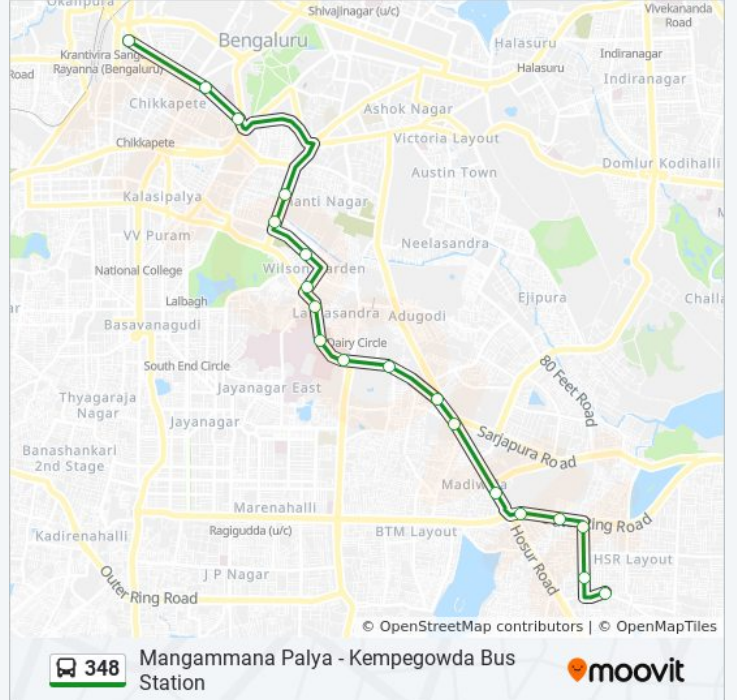

348

Mangamma Palya - Kempegowda Bus Station

Get The App

The 348 bus line (Mangamma Palya - Kempegowda Bus Station) has 2 routes. For regular weekdays, their operation hours are:

(1) Kempegowda Bus Station: 05:30 - 09:45(2) Mangamma Palya: 09:00 - 10:35

Use the Moovit App to find the closest 348 bus station near you and find out when is the next 348 bus arriving.

Direction: Kempegowda Bus Station

19 stops

[VIEW LINE SCHEDULE](#)

Mangamma Palya

Salarpuria Apartment

Kempegowda Bus Station

348 bus Time Schedule

Kempegowda Bus Station Route Timetable:

Sunday	05:30 - 09:45
Monday	05:30 - 09:45
Tuesday	05:30 - 09:45
Wednesday	05:30 - 09:45
Thursday	05:30 - 09:45
Friday	05:30 - 09:45
Saturday	05:30 - 09:45

348 bus Info

Direction: Kempegowda Bus Station

Stops: 19

Trip Duration: 25 min

Line Summary:

Direction: Mangamma Palya

22 stops

[VIEW LINE SCHEDULE](#)