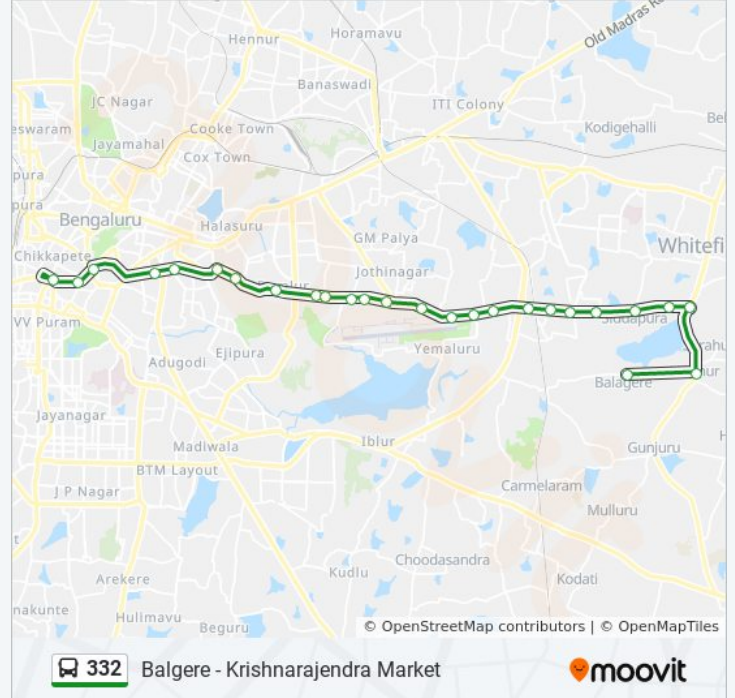

H.A.L.Kalyana Mantapa

Helicopter Division

H.A.L.Main Gate

Rajarajeshwari Talkies

Murugeshpalya

Manipal Hospital

Kodihalli

Domlur

Commando Hospital

Military Accounts Office

Kendriya Vidyalaya A.S.C.Center

Life Style

Richmond Circle

Richmond Circle

Pallavi Talkies

Corporation

Town Hall

Krishnarajendra Market

K.R.Market

332 bus time schedules and route maps are available in an offline PDF at moovitapp.com. Use the [Moovit App](#) to see live bus times, train schedule or subway schedule, and step-by-step directions for all public transit in Bengaluru.

[About Moovit](#) • [MaaS Solutions](#) • [Supported Countries](#) • [Mooviter Community](#)

© 2024 Moovit - All Rights Reserved

Check Live Arrival Times