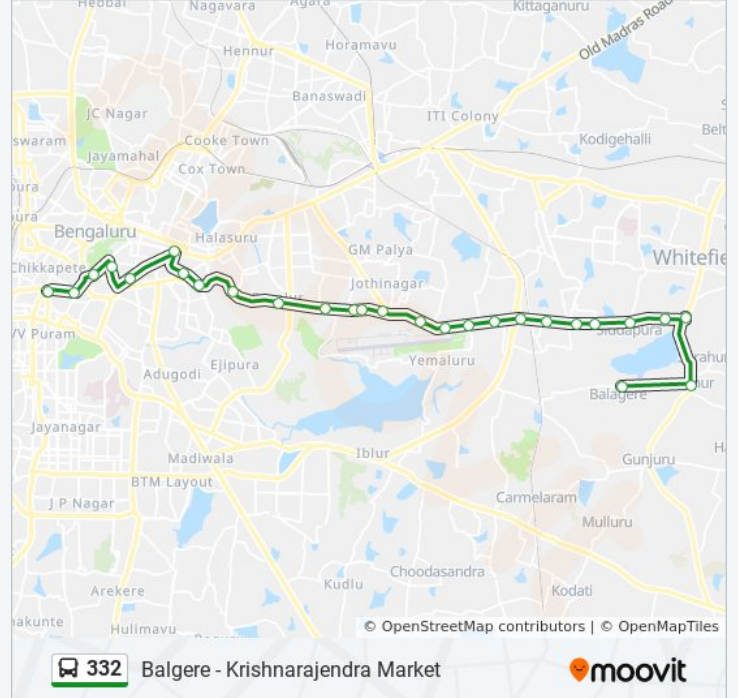

332 bus Info

Direction: Balagere

Stops: 37

Trip Duration: 58 min

Line Summary:

H.A.L.Kalyana Mantapa

Yamalur Cross

Doddanekkundi C.R.S.

Marathahalli

Marathahalli Bridge

Munnekolalu Cross (Spice Garden)

Kundalahalli Gate

Thubarahalli

Siddapura

Ramagondanahalli

Varthuru Kodi

Varthuru Government College

Varthuru

Varthuru Police Station

Balagere

Direction: K.R.Market

33 stops

[VIEW LINE SCHEDULE](#)

Balagere