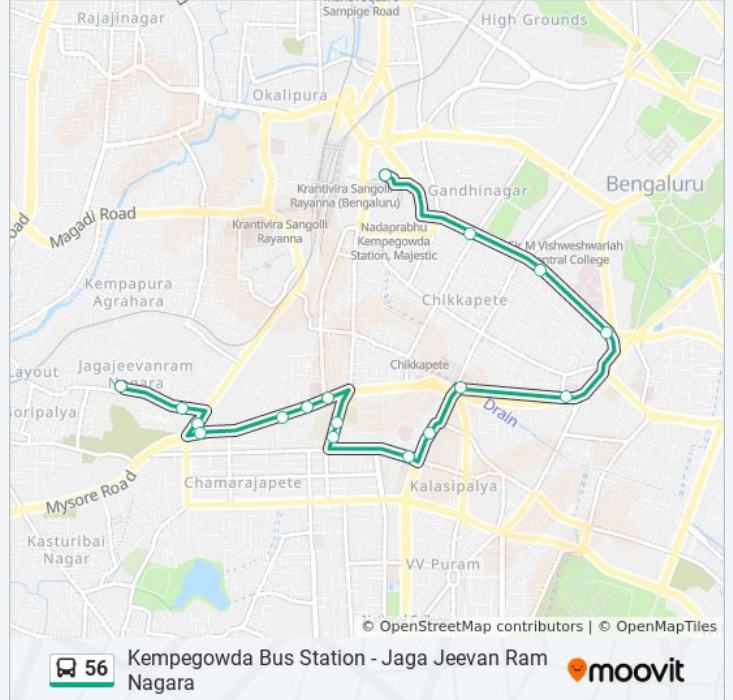

56

Kempegowda Bus Station - Jaga Jeevan Ram Nagara

Get The App

The 56 bus line (Kempegowda Bus Station - Jaga Jeevan Ram Nagara) has 2 routes. For regular weekdays, their operation hours are:

(1) Jaga Jeevan Ram Nagara: 10:20 - 18:45(2) Kempegowda Bus Station: 09:40 - 18:00

56 bus Info

Direction: Jaga Jeevan Ram Nagara

Stops: 15

Trip Duration: 17 min

Line Summary:

Direction: Kempegowda Bus Station

13 stops

[VIEW LINE SCHEDULE](#)

Krishnarajendra Market

Town Hall

St.Marthas Hospital Corporation

Mysore Bank

Kempegowda Bus Station

56 bus Time Schedule

Kempegowda Bus Station Route Timetable:

Sunday	09:40 - 18:00
Monday	09:40 - 18:00
Tuesday	09:40 - 18:00
Wednesday	09:40 - 18:00
Thursday	09:40 - 18:00
Friday	09:40 - 18:00
Saturday	09:40 - 18:00

56 bus Info

Direction: Kempegowda Bus Station

Stops: 13

Trip Duration: 17 min

Line Summary:

56 bus time schedules and route maps are available in an offline PDF at moovitapp.com. Use the [Moovit App](#) to see live bus times, train schedule or subway schedule, and step-by-step directions for all public transit in Bengaluru.