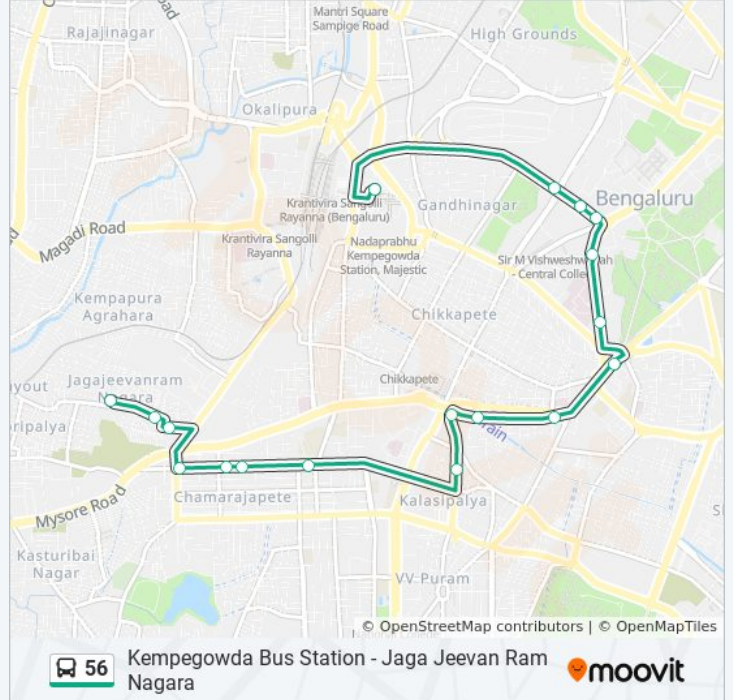

56

Kempegowda Bus Station - Jaga Jeevan Ram Nagara

Get The App

The 56 bus line (Kempegowda Bus Station - Jaga Jeevan Ram Nagara) has 2 routes. For regular weekdays, their operation hours are:

(1) Jaga Jeevan Ram Nagara: 10:20 - 18:45(2) Kempegowda Bus Station: 09:40 - 18:00

Use the Moovit App to find the closest 56 bus station near you and find out when is the next 56 bus arriving.

Direction: Jaga Jeevan Ram Nagara

15 stops

[VIEW LINE SCHEDULE](#)

- Kempegowda Bus Station
- Maharani College
- K.R.Circle
- St Marthas Hospital Corporation
- Corporation
- Town Hall
- Krishnarajendra Market
- K.R.Market
- K.R.Market (Kalasipalya)
- Rayan Circle
- Water Tank Chamarajapet
- Sirsi Circle
- Maramma Temple
- Goripalya
- Jaga Jeevan Ram Nagara

56 bus Time Schedule

Jaga Jeevan Ram Nagara Route Timetable:

Sunday	10:20 - 18:45
Monday	10:20 - 18:45
Tuesday	10:20 - 18:45
Wednesday	10:20 - 18:45
Thursday	10:20 - 18:45
Friday	10:20 - 18:45
Saturday	10:20 - 18:45

56 bus Info

Direction: Jaga Jeevan Ram Nagara

Stops: 15

Trip Duration: 17 min

Line Summary:

Direction: Kempegowda Bus Station

13 stops

[VIEW LINE SCHEDULE](#)