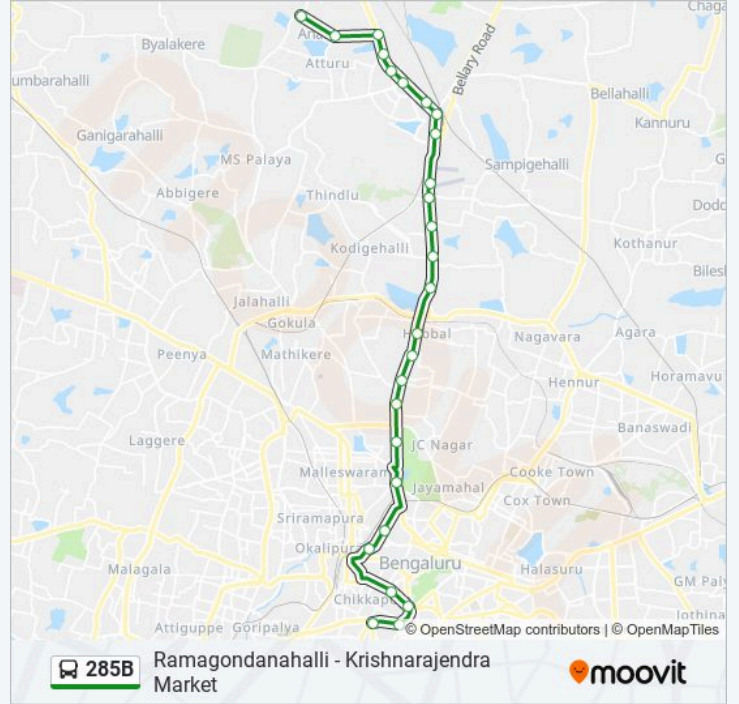

Yelahanka Police Station

Yelahanka N.E.S.Office

Escorts

Rail Wheel Factory

Puttenahalli

Ananthapura Gate

Ananthapura

Ramagondanahalli

285B bus time schedules and route maps are available in an offline PDF at moovitapp.com. Use the Moovit App to see live bus times, train schedule or subway schedule, and step-by-step directions for all public transit in Bengaluru.

© 2024 Moovit - All Rights Reserved