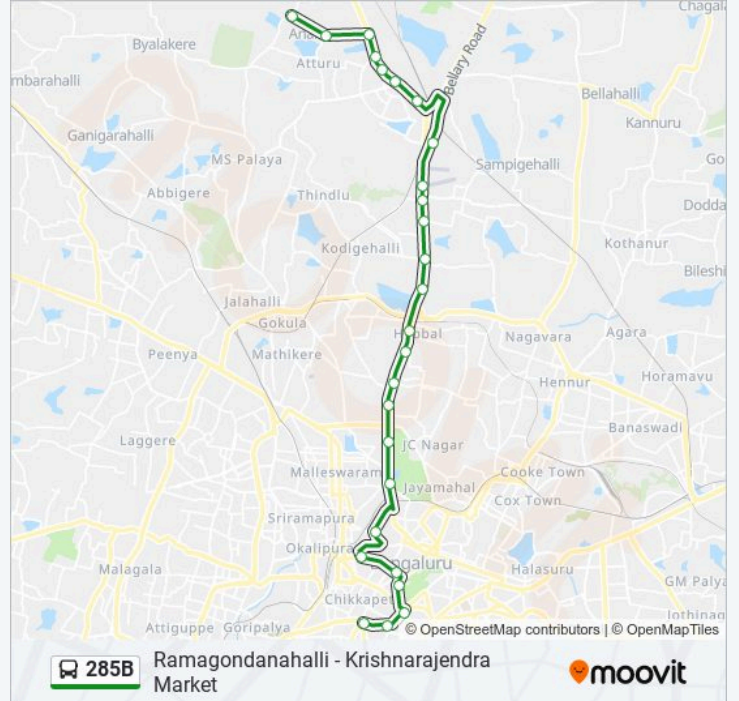

The 285B bus line (Ramagondanahalli - Krishnarajendra Market) has 2 routes. For regular weekdays, their operation hours are:

(1) Krishnarajendra Market: 05:00 - 09:00(2) Ramagondanahalli: 10:15

Use the Moovit App to find the closest 285B bus station near you and find out when is the next 285B bus arriving.

285B bus Time Schedule

Krishnarajendra Market Route Timetable:

Sunday	05:00 - 09:00
Monday	05:00 - 09:00
Tuesday	05:00 - 09:00
Wednesday	05:00 - 09:00
Thursday	05:00 - 09:00
Friday	05:00 - 09:00
Saturday	05:00 - 09:00

285B bus Info

Direction: Krishnarajendra Market

Stops: 26

Trip Duration: 46 min

Line Summary:

Maharani College

K.R.Circle

Corporation

Town Hall

K.R.Market

Direction: Ramagondanahalli

26 stops

[VIEW LINE SCHEDULE](#)

K.R.Market

Town Hall

St.Marthas Hospital Corporation